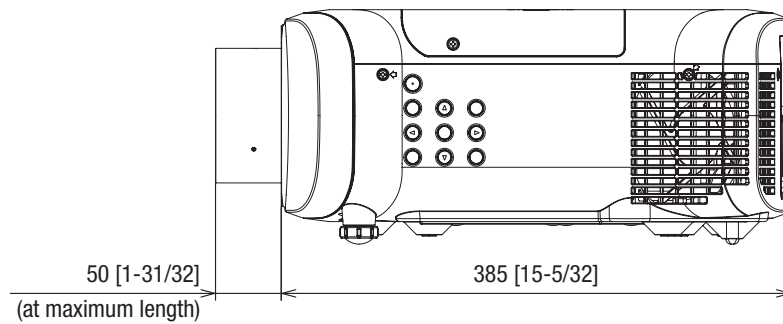

**Specifications** (Specifications are subject to change without notice.)

F value		2.0
Focal distance (f)		13.05 mm
Throw ratio		WUXGA 0.8:1 for PT-MZ770/MZ670/MZ570/EZ770Z (16:10 aspect ratio) WXGA 0.8:1 for PT-MW730/MW630/MW530/EW730Z (16:10 aspect ratio) XGA 0.8:1 for PT-EX800Z (4:3 aspect ratio)
Dimensions	Width	108 mm [4-1/4 inch]
	Height	108 mm [4-1/4 inch]
	Depth	166 mm [6-17/32 inch] (at maximum length)
Weight		Approx. 1.08* kg (2.4* lbs)
Applicable projector		[GROUP A] PT-EZ570 series : PT- EZ570/EZ570L/EW630/EW630L/EX600/EX600L/EW530/EW530L/EX500/EX500L [GROUP B] PT-EZ580 series : PT-EZ580/EZ580L/EW640/EW640L/EX610/EX610L/EW540/EW540L/EX510/EX510L PT-EZ770Z series : PT-EZ770Z/EZ770ZL/EW730Z/EW730ZL/EX800Z/EX800ZL [GROUP C] PT-MZ670series : PT-MZ670/MZ670L/MZ570/MZ570L/MW630/MW630L/MW530/MW530L PT-MZ770series : PT-MZ770/MZ770L/MW730/MW730L PT-MZ880 series : PT-MZ880/MZ780/MZ680 For these projectors see the individual spec files of the projectors.

\* Average value. May dif fer depending on the actual unit.

**Dimensions**

unit : mm [inch]  
This illustration is not drawn to scale.

Fixed-focus lens

The illustration shows the lens attached to the projector.

[GROUP B]

PT-MZ670 series: PT-MZ670/MZ670L/MZ570/MZ570L/MW630/MW630L/MW530/MW530L

PT-MZ770 series: PT-MZ770/MZ770L/MW730/MW730L

unit : mm [inch]  
This illustration is not drawn to scale.

**Note**

- Please read the projector's instruction manual for throw distances.