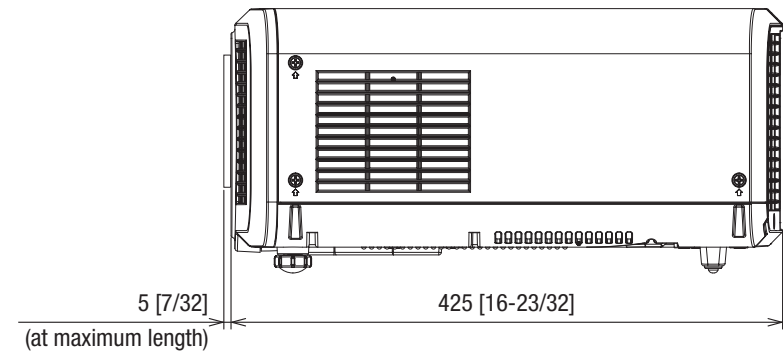

**Specifications** (Specifications are subject to change without notice.)

F value		2.0
Focal distance (f)		13.05 mm
Throw ratio		WUXGA 0.8:1 for PT-MZ770/MZ670/MZ570/EZ770Z (16:10 aspect ratio) WXGA 0.8:1 for PT-MW730/MW630/MW530/EW730Z (16:10 aspect ratio) XGA 0.8:1 for PT-EX800Z (4:3 aspect ratio)
Dimensions	Width	108 mm [4-1/4 inch]
	Height	108 mm [4-1/4 inch]
	Depth	166 mm [6-17/32 inch] (at maximum length)
Weight		Approx. 1.08* kg (2.4* lbs)
Applicable projector		[GROUP A] PT-EZ570 series : PT- EZ570/EZ570L/EW630/EW630L/EX600/EX600L/EW530/EW530L/EX500/EX500L [GROUP B] PT-EZ580 series : PT-EZ580/EZ580L/EW640/EW640L/EX610/EX610L/EW540/EW540L/EX510/EX510L PT-EZ770Z series : PT-EZ770Z/EZ770ZL/EW730Z/EW730ZL/EX800Z/EX800ZL [GROUP C] PT-MZ670series : PT-MZ670/MZ670L/MZ570/MZ570L/MW630/MW630L/MW530/MW530L PT-MZ770series : PT-MZ770/MZ770L/MW730/MW730L PT-MZ880 series : PT-MZ880/MZ780/MZ680 For these projectors see the individual spec files of the projectors.

\* Average value. May dif fer depending on the actual unit.

**Dimensions**

unit : mm [inch]  
This illustration is not drawn to scale.

Fixed-focus lens

The illustration shows the lens attached to the projector.

[GROUP A]

PT-EZ570 series : PT-EZ570/EZ570L/EW630/EW630L/EX600/EX600L/EW530/EW530L/EX500/EX500L

[GROUP B]

PT-EZ580 series: PT-EZ580/EZ580L/EW640/EW640L/EX610/EX610L/EW540/EW540L/EX510/EX510L

PT-EZ770Z series: PT-EZ770Z/EZ770ZL/EW730Z/EW730ZL/EX800Z/EX800ZL

[GROUP B]

PT-MZ670 series: PT-MZ670/MZ670L/MZ570/MZ570L/MW630/MW630L/MW530/MW530L

PT-MZ770 series: PT-MZ770/MZ770L/MW730/MW730L

unit : mm [inch]  
This illustration is not drawn to scale.

**Note**

- Please read the projector's instruction manual for throw distances.