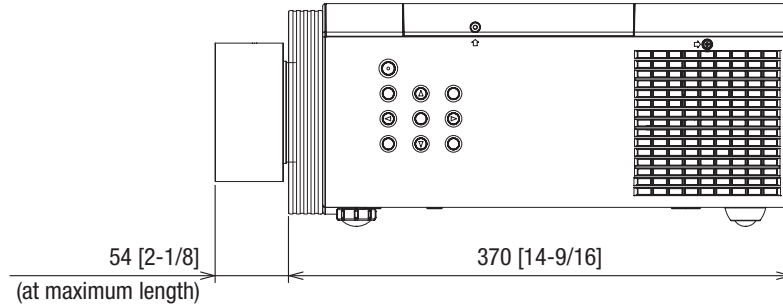

Fixed-focus lens

The illustration shows the lens attached to the projector.

[GROUP A]

PT-EZ570 series : PT-EZ570/EZ570L/EW630/EW630L/EX600/EX600L/EW530/EW530L/EX500/EX500L