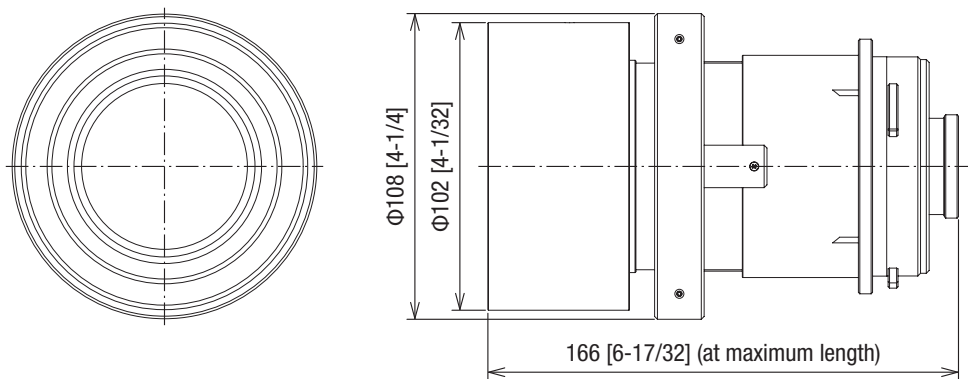

**Specifications** (Specifications are subject to change without notice.)

F value		2.0
Focal distance (f)		13.05 mm
Throw ratio		WUXGA 0.8:1 for PT-MZ770/MZ670/MZ570/EZ770Z (16:10 aspect ratio) WXGA 0.8:1 for PT-MW730/MW630/MW530/EW730Z (16:10 aspect ratio) XGA 0.8:1 for PT-EX800Z (4:3 aspect ratio)
Dimensions	Width	108 mm [4-1/4 inch]
	Height	108 mm [4-1/4 inch]
	Depth	166 mm [6-17/32 inch] (at maximum length)
Weight		Approx. 1.08* kg (2.4* lbs)
Applicable projector		[GROUP A] PT-EZ570 series : PT- EZ570/EZ570L/EW630/EW630L/EX600/EX600L/EW530/EW530L/EX500/EX500L [GROUP B] PT-EZ580 series : PT-EZ580/EZ580L/EW640/EW640L/EX610/EX610L/EW540/EW540L/EX510/EX510L PT-EZ770Z series : PT-EZ770Z/EZ770ZL/EW730Z/EW730ZL/EX800Z/EX800ZL [GROUP C] PT-MZ670series : PT-MZ670/MZ670L/MZ570/MZ570L/MW630/MW630L/MW530/MW530L PT-MZ770series : PT-MZ770/MZ770L/MW730/MW730L PT-MZ880 series : PT-MZ880/MZ780/MZ680 For these projectors see the individual spec files of the projectors.

\* Average value. May dif fer depending on the actual unit.

**Dimensions**

unit : mm [inch]  
This illustration is not drawn to scale.

Fixed-focus lens

The illustration shows the lens attached to the projector.

[GROUP B]

PT-MZ670 series: PT-MZ670/MZ670L/MZ570/MZ570L/MW630/MW630L/MW530/MW530L

PT-MZ770 series: PT-MZ770/MZ770L/MW730/MW730L

unit : mm [inch]  
This illustration is not drawn to scale.

**Note**

- Please read the projector's instruction manual for throw distances.