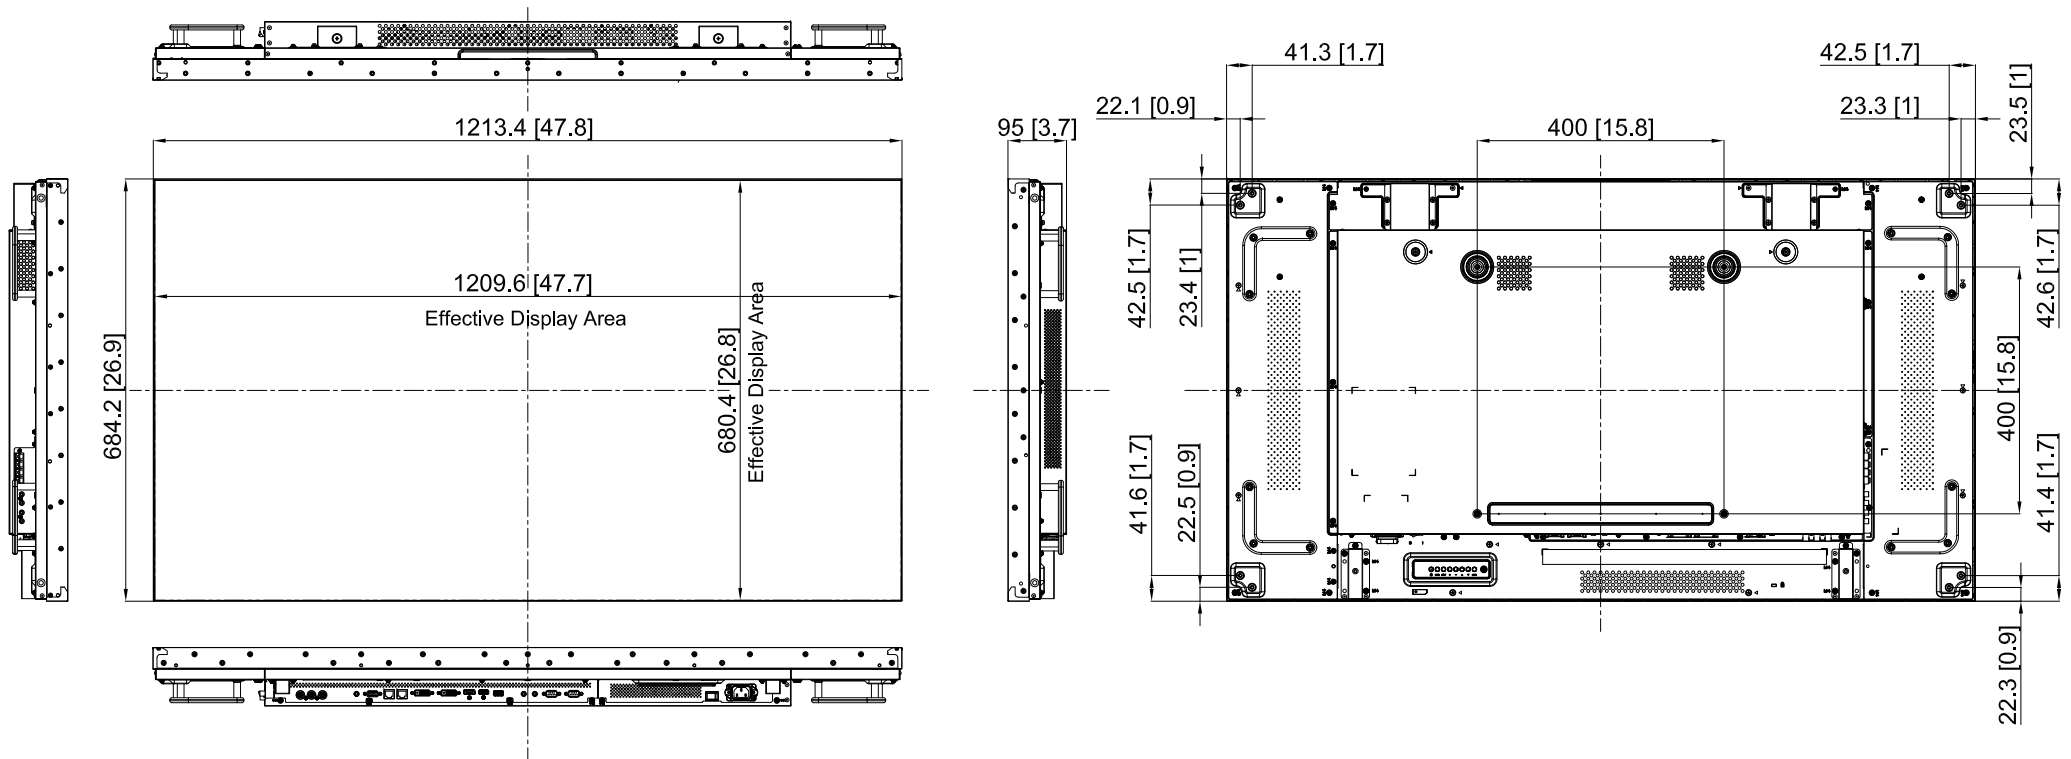

# 55-inch Class Video Wall

## TH-55LFV70

8-MAY-2015

Unit : mm [inches]

Design and specifications subject to change without notice.

© Panasonic Corporation 2015