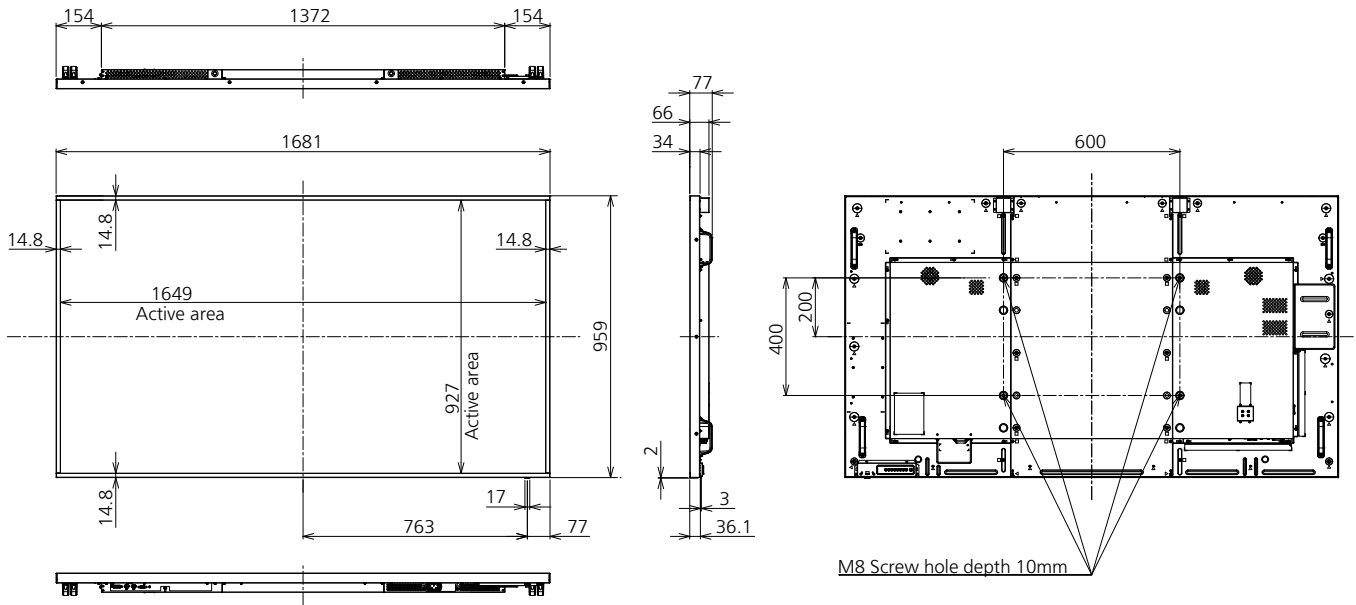

*1 USB input has some restrictions. Please refer to operating instructions for more information.
*2 In case of running for a long time, the moving image is recommended to be displayed. If you display a still picture for an extended period, the image retention might remain on the screen. However, image retention can gradually disappear by displaying movie images.

STANDARD (CERTIFICATIONS)

SAFETY REGULATIONS	IEC60950-1 EU Deviation, BEAB approval, AS/NZS Deviation
RADIATION REGULATIONS	EN55032:2012+AC:2013 (CLASS A) EN55022:2010 Class A EN55024:2010 EN61000-3-2:2014 EN61000-3-3:2013 AS/NZS CISPR32:2013 RCM Mark

REMOTE CONTROL TRANSMITTER

Power Requirements	DC 3 V (2 x AAA Size batteries)
Operating distance	approx. 7 m*
Weight	approx. 63 g including batteries
Dimensions (W x H x D)	44 x 105 x 20.5 mm

*When operated directly in front of receptor.

INCLUDED ACCESSORIES

- AC cord (2.0 m)
- Remote Control
- Batteries (AAA size) x 2
- Clamper x 3
- CD-ROM/User manual
- Operating instruction book

DIMENSIONS

Cautions: This drawing is not a scale
Units : mm