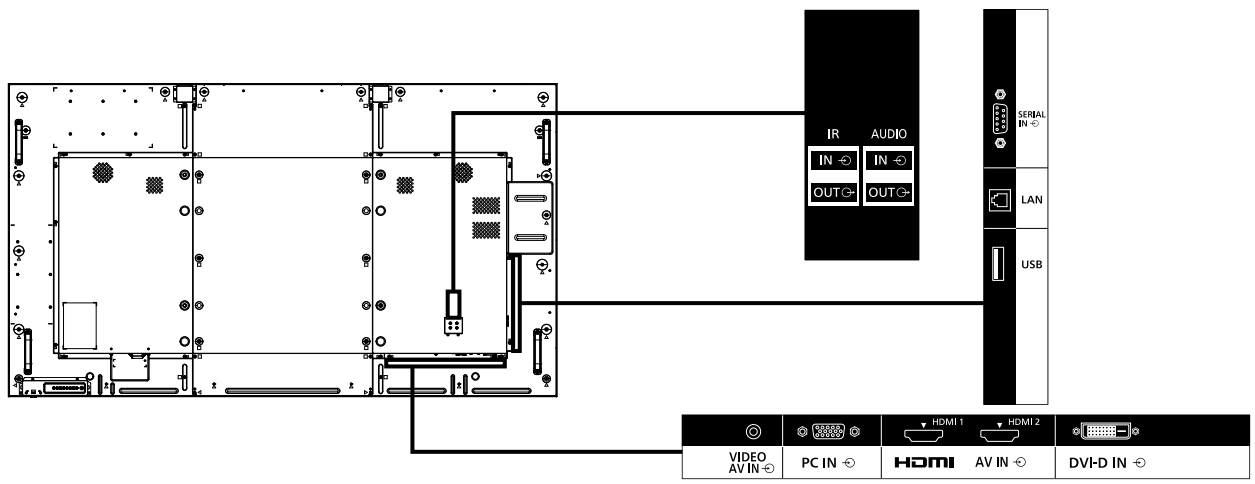

CONNECTION TERMINAL

* Specifications and appearance are subject to change without notice.