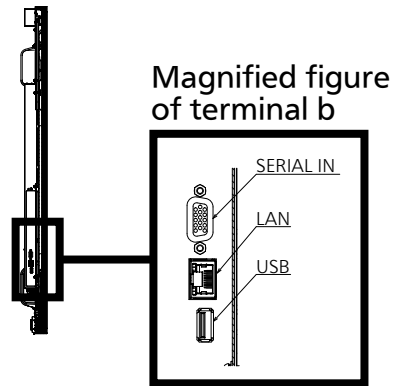

**Drawing of terminals**

View from back

Sectional view of A-A

Magnified figure of terminal a

**75EF1**

Units : mm

	VIDEO AV IN	PC IN	HDMI	DVI-D IN	SERIAL IN	LAN	USB
A	13.5	14.2	11.3	13.0	14.2	12.6	12.0
B	1.7	5.1	-	5.6	-	-	-
C	32.2						