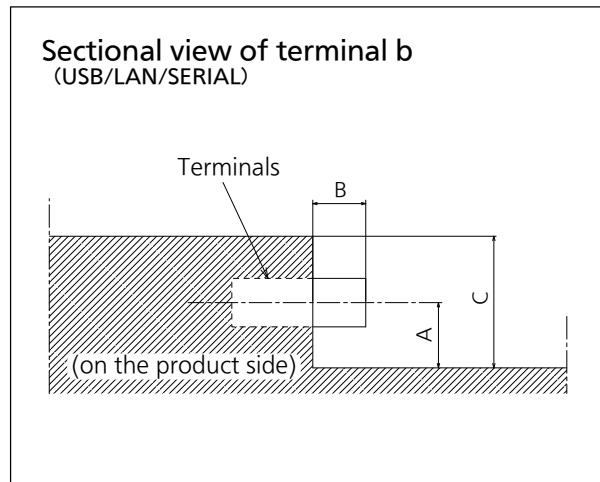

**Drawing of terminals**

View from back

Sectional view of A-A

Magnified figure of terminal a

**75EF1**

Units : mm

	VIDEO AV IN	PC IN	HDMI	DVI-D IN	SERIAL IN	LAN	USB
A	13.5	14.2	11.3	13.0	14.2	12.6	12.0
B	1.7	5.1	-	5.6	-	-	-
C	32.2						