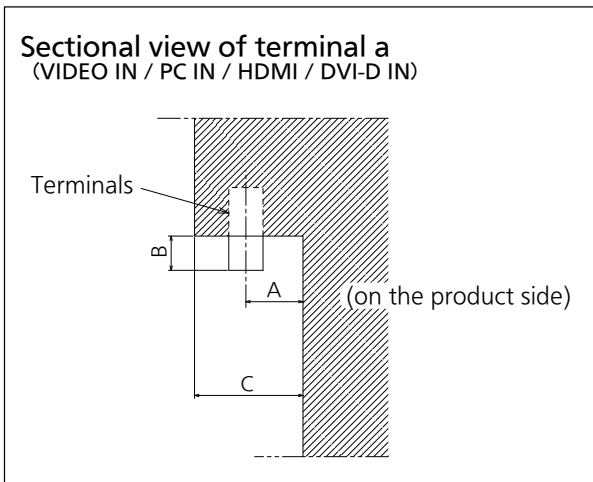

**Drawing of terminals**

View from back

Sectional view of A-A

Magnified figure of terminal a

**75EF1**

Units : mm

	VIDEO AV IN	PC IN	HDMI	DVI-D IN	SERIAL IN	LAN	USB
A	13.5	14.2	11.3	13.0	14.2	12.6	12.0
B	1.7	5.1	-	5.6	-	-	-
C	32.2						