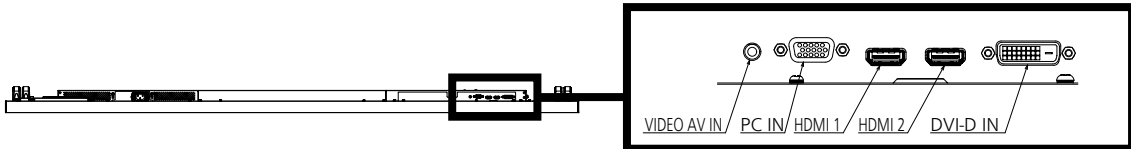

**Drawing of terminals**

View from back

Sectional view of A-A

Magnified figure of terminal a

**75EF1**

Units : mm

	VIDEO AV IN	PC IN	HDMI	DVI-D IN	SERIAL IN	LAN	USB
A	13.5	14.2	11.3	13.0	14.2	12.6	12.0
B	1.7	5.1	-	5.6	-	-	-
C	32.2						