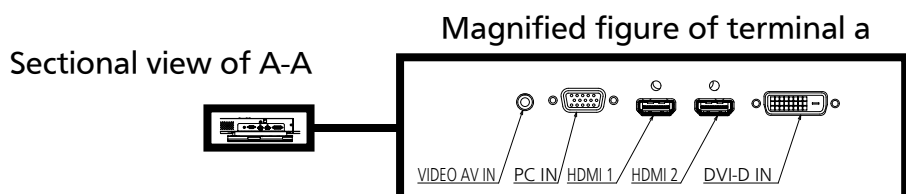

● Drawing of terminals

View from back

84EF1

Units : mm

	VIDEO AV IN	PC IN	HDMI	DVI-D IN	SERIAL IN	LAN	USB
A	13.1	13.8	10.9	12.5	13.8	12.2	11.6
B	1.7	5.1	-	5.6	-	-	-
C	43.0						

*Due to the construction of terminal, some types of connecting cable or USB memory device cannot be used. Be sure to use connecting cable or USB memory device after confirmation in this drawing.