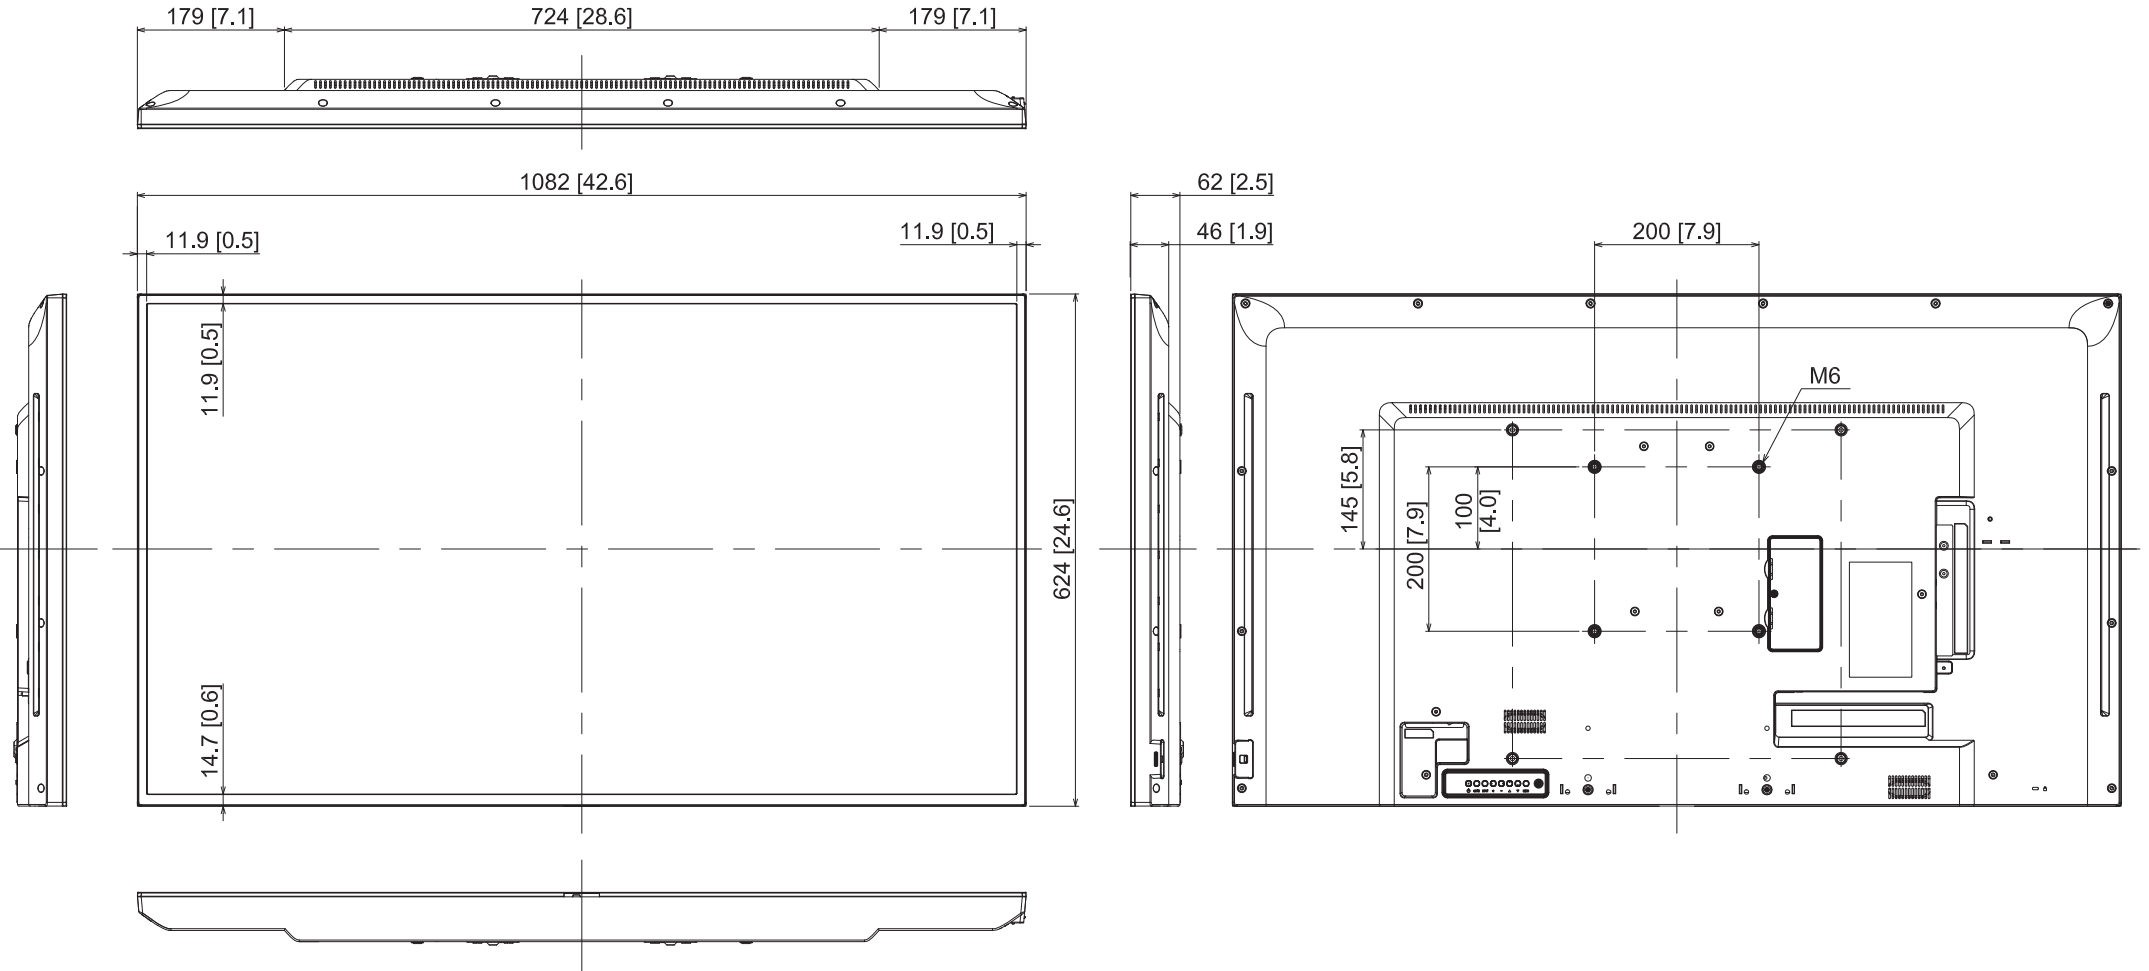

48-inch FULL HD LCD Display TH-48LFE8

22-APRIL-2015

Unit : mm [inches]

Design and specification subject to change without notice.