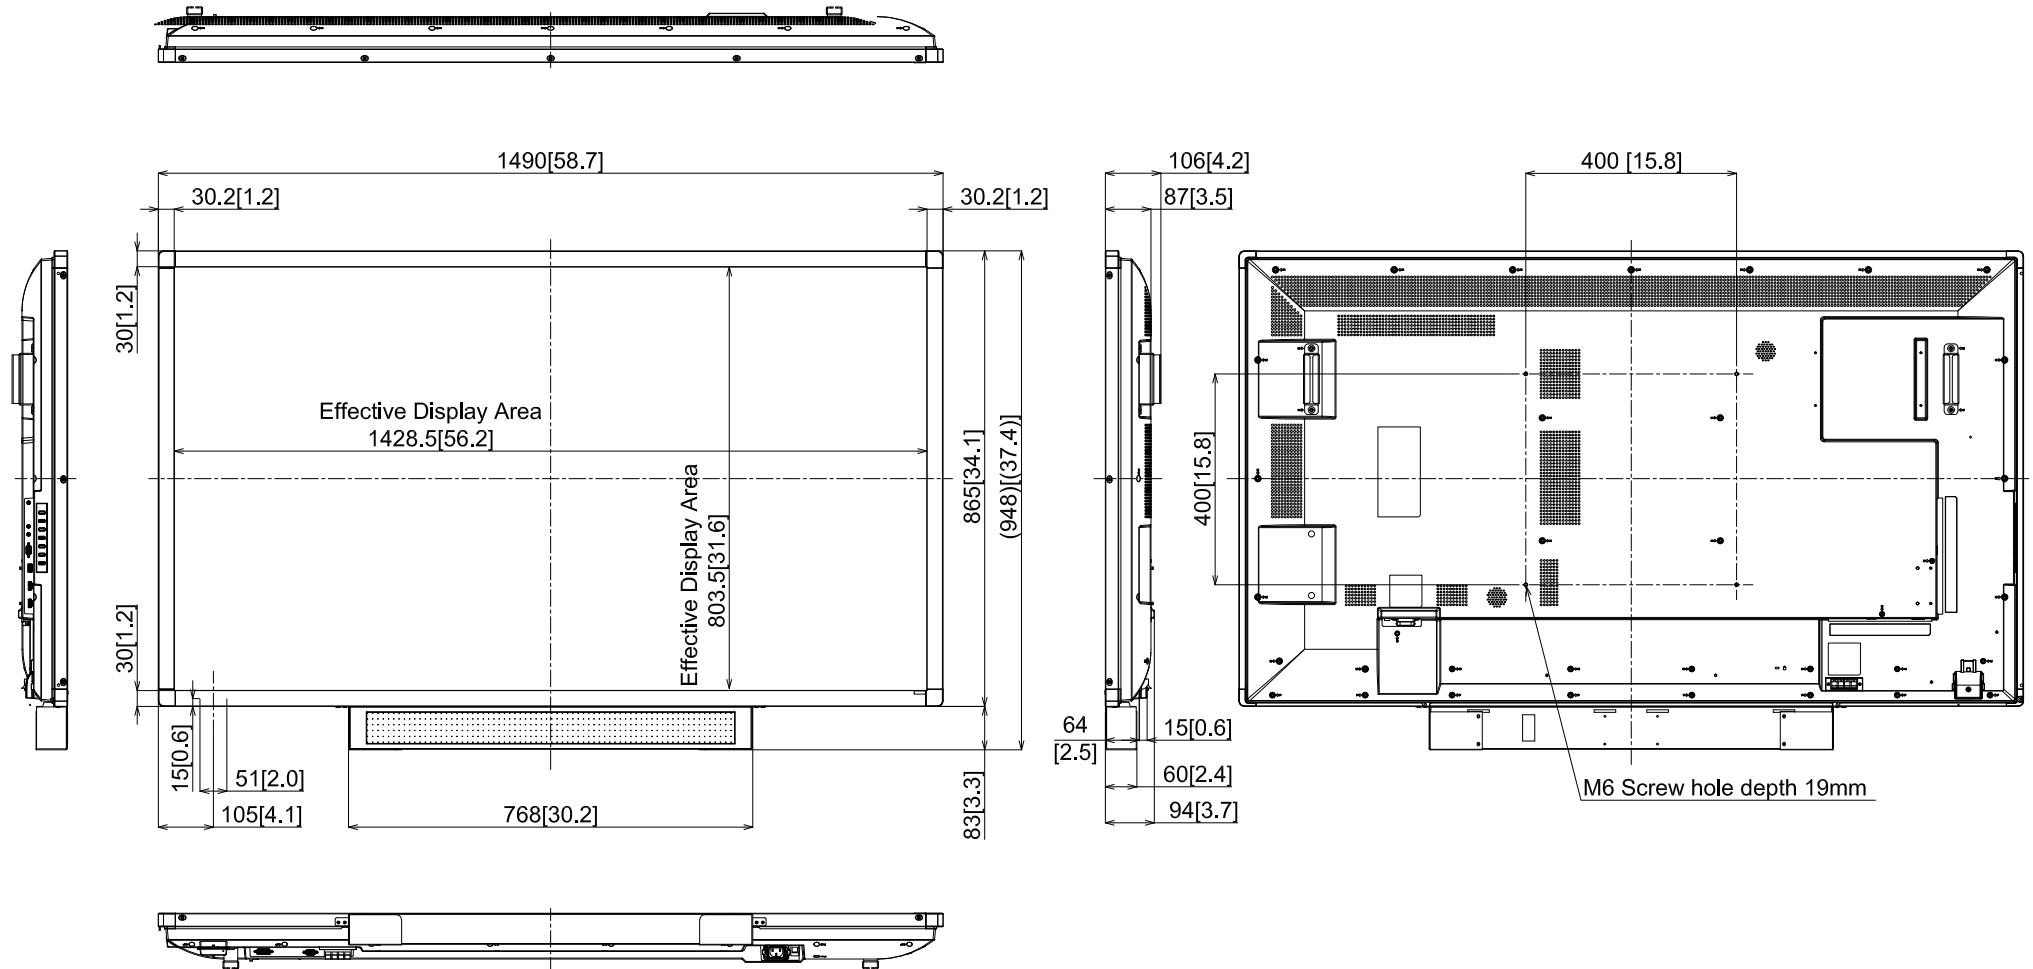

65-inch Class Touch Screen LCD Display

TH-65BEF1

15-March-2022

Unit : mm [inches]

Design and specification subject to change without notice.