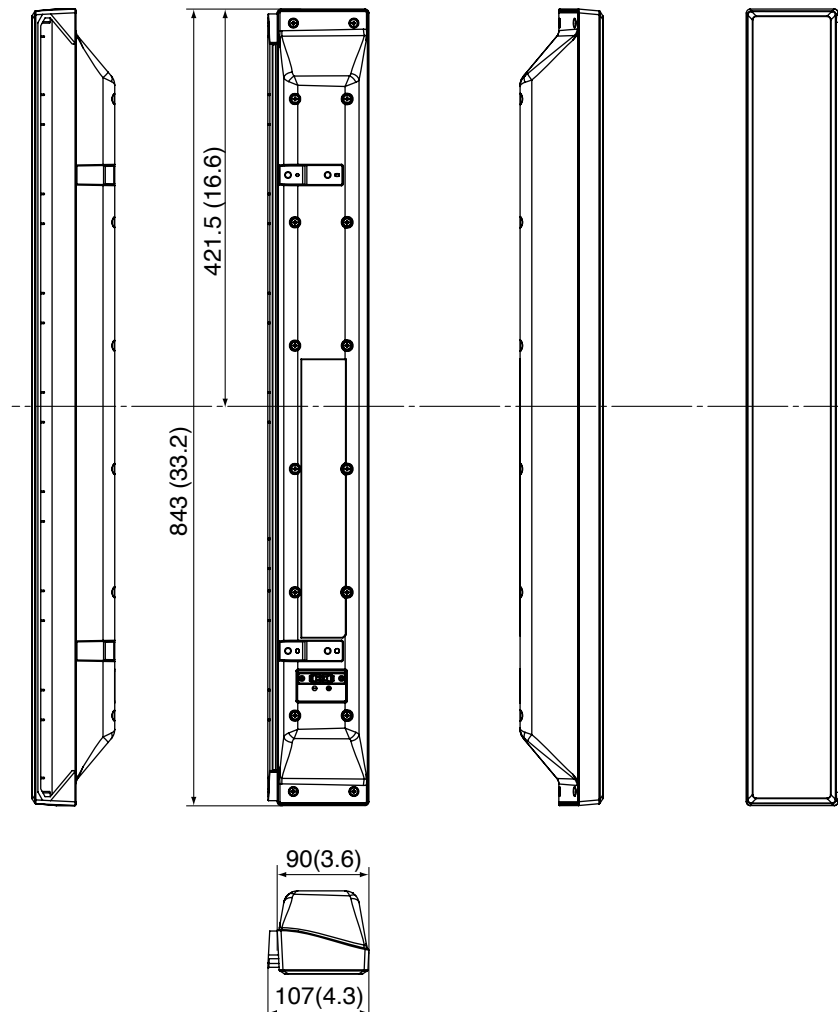

## ■ Product summary

This product is exclusive speakers to mount for 58 inch • 60 inch plasma display.

## ■ Product specifications (Design and specifications are subject to change without notice)

|                        |                                               |
|------------------------|-----------------------------------------------|
| Dimensions (W x H x D) | 107 mm x 843 mm x 88 mm (4.3" x 33.2" x 3.5") |
| Weight                 | 2.5 kg (5.5 lbs.) / each                      |
| Speaker unit           | Woofer 80 mm dia. x 2<br>Tweeter 30 mm dia.   |
| Rated input            | 8 W                                           |
| Rated impedance        | 6 Ω                                           |
| Cabinet color          | Metalic black                                 |

## ■ Dimensions

Unit : mm (inches)

Cautions : This drawing is not to a scale.