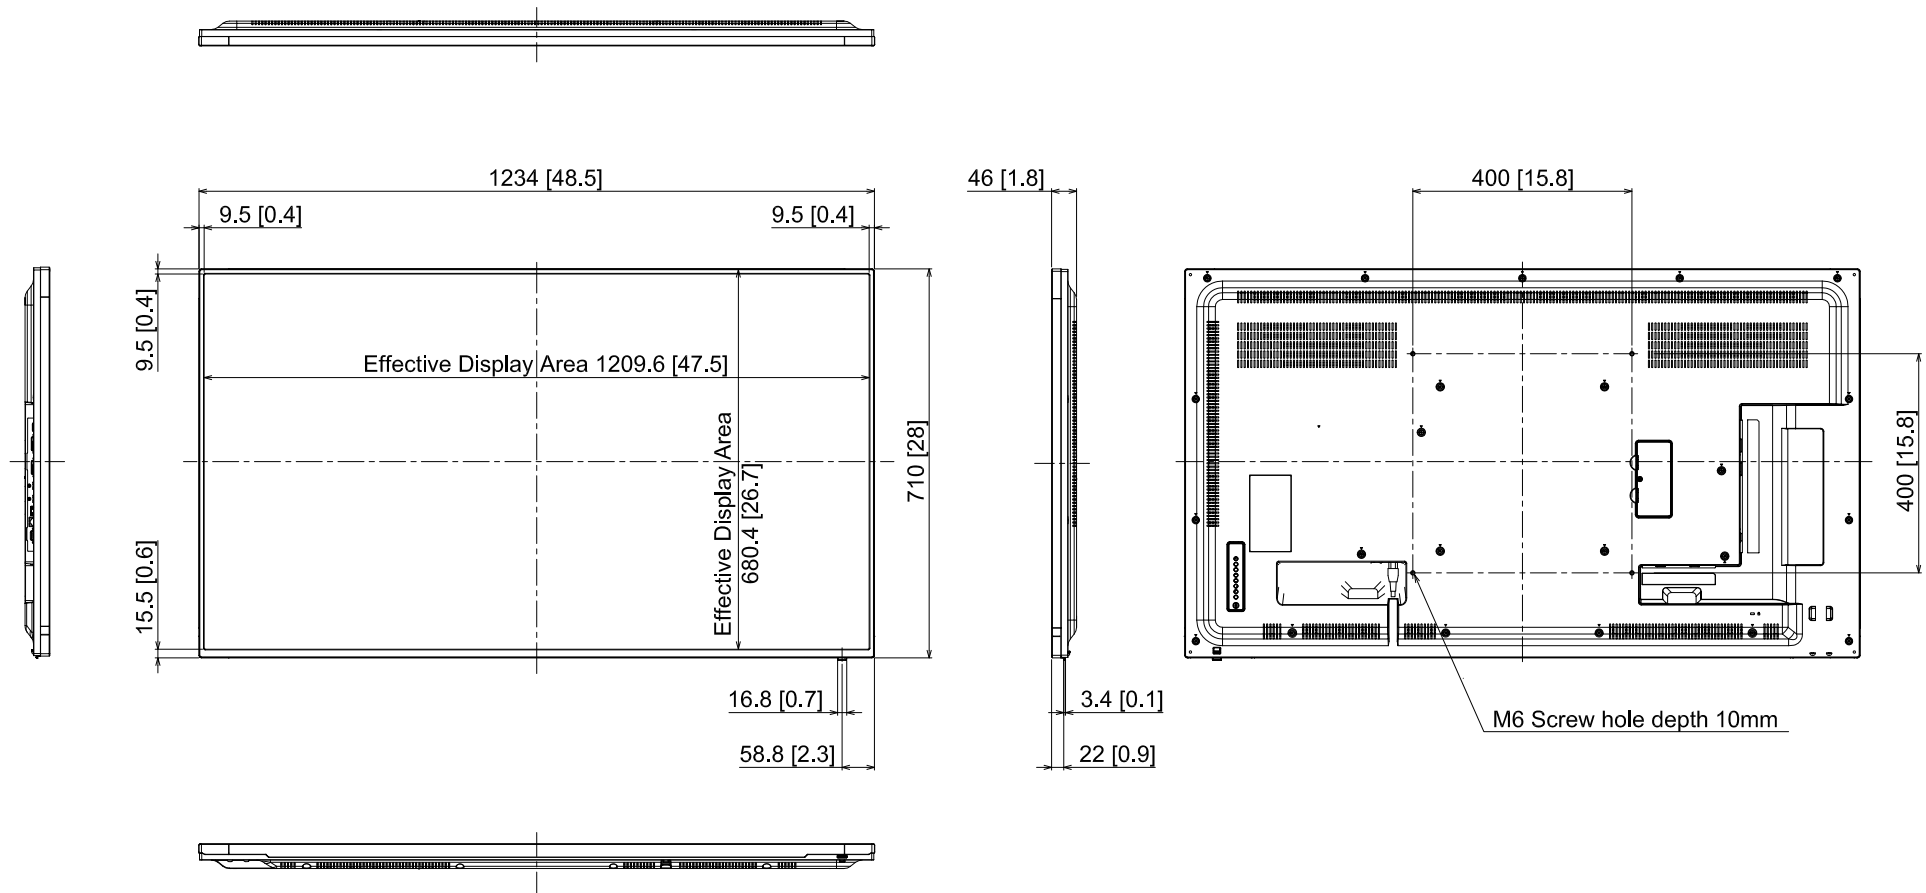

55-inch Class FULL HD LCD Display

TH-55SF2

28-April-2017
Unit : mm [inches]

Design and specification subject to change without notice.