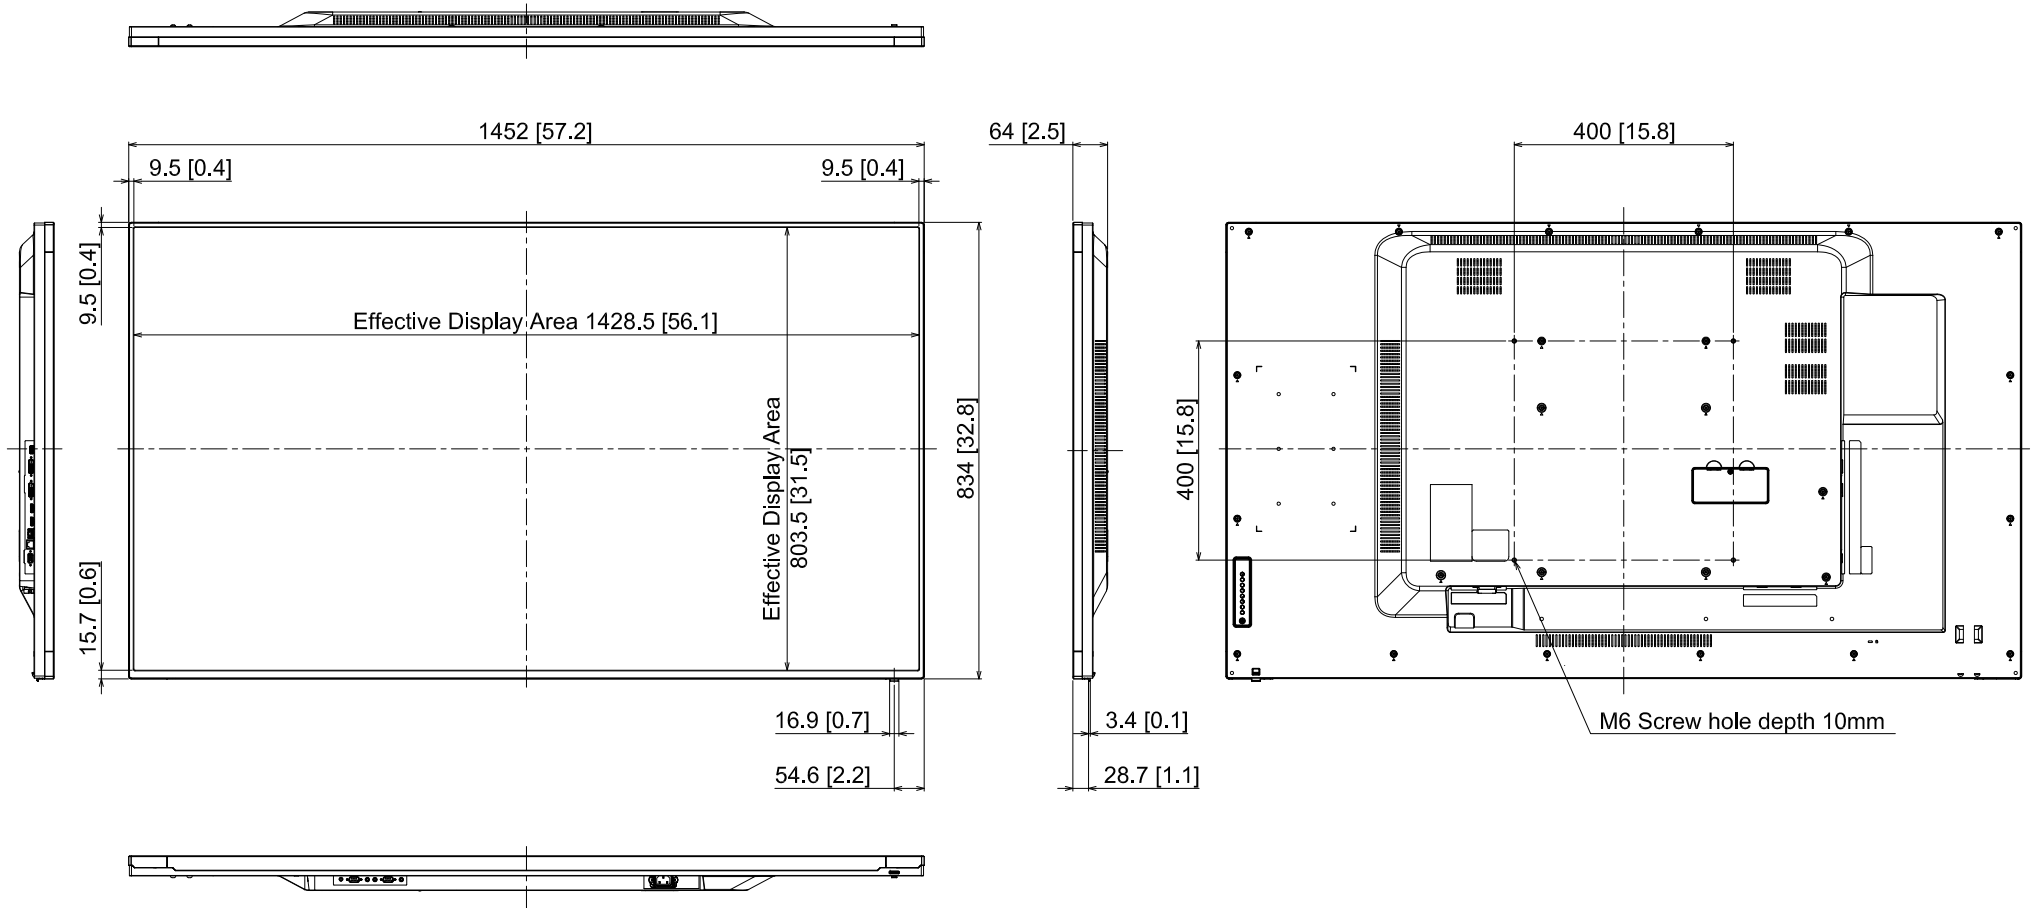

65-inch Class FULL HD LCD Display

TH-65SF2

28-April-2017
Unit : mm [inches]

Design and specification subject to change without notice.