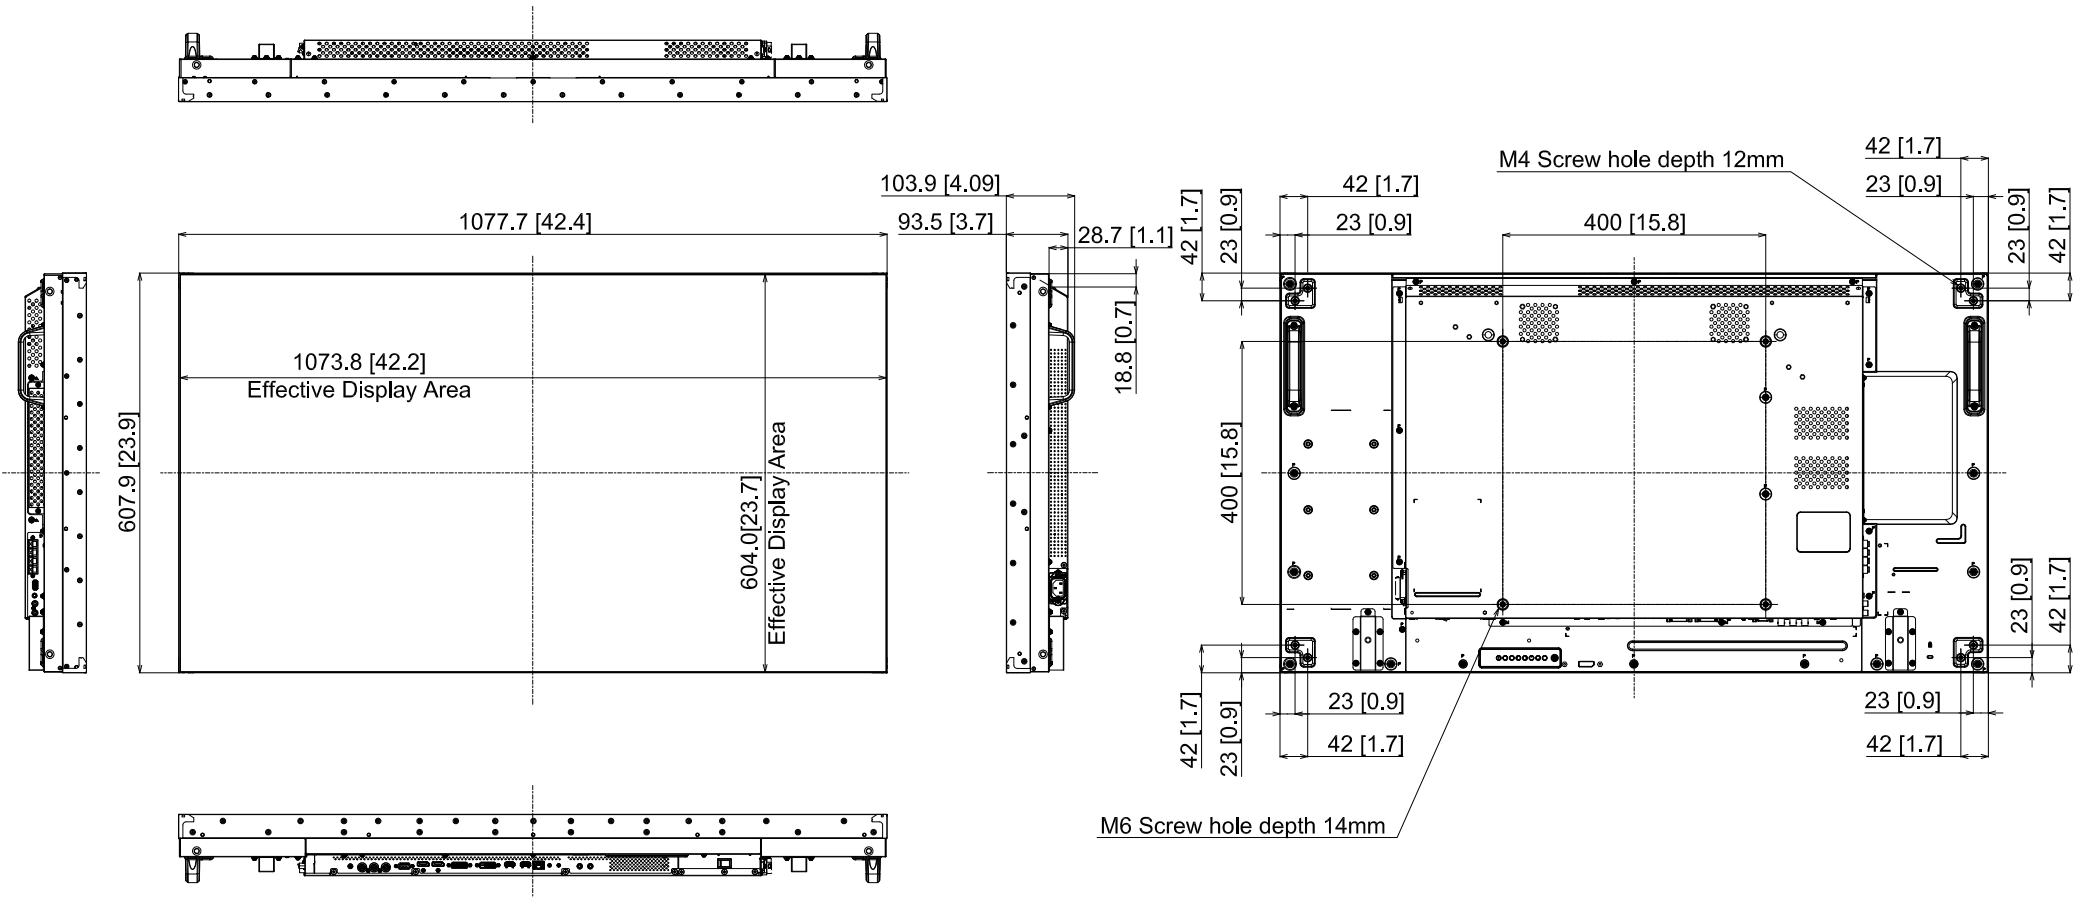

# 49-inch Class Video Wall Display

## TH-49LFV8

25-October-2017

Unit : mm [inches]

Design and specification subject to change without notice.