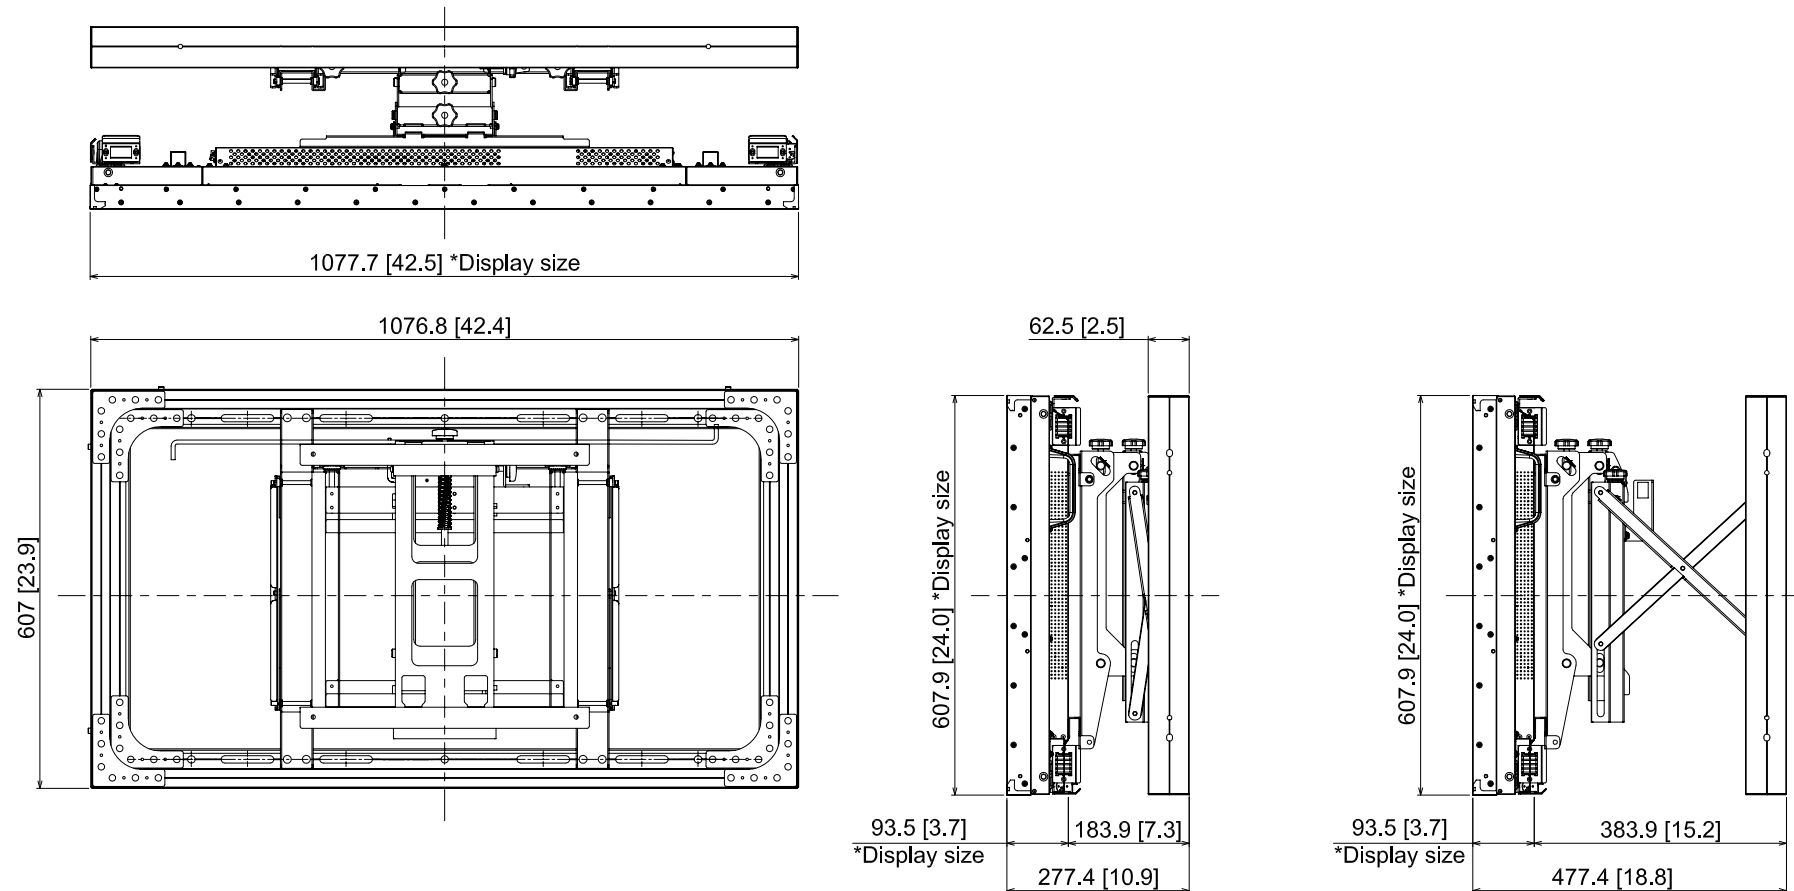

49-inch Class Video Wall Display With Installation Mount

9-November-2017

Unit : mm [inches]

TH-49LFV8+TY-VK49LV2

Design and specification subject to change without notice.