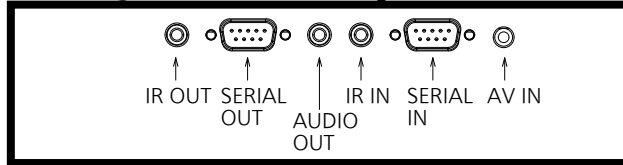

\*2: Pixel-Repetition signal (dot clock frequency 27.0 MHz) only

\*4: Based on VESA CVT-RB (Reduced Blanking) standard

**Drawing of terminals**

View from back

Magnified figure of terminal a

Magnified figure of terminal b