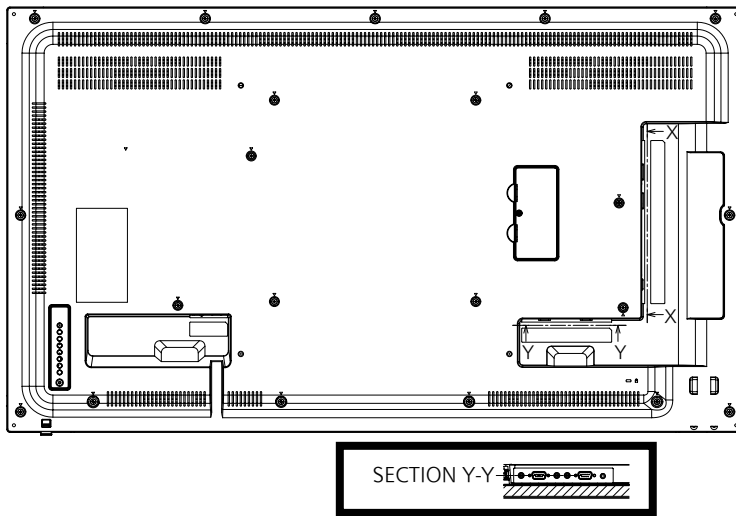

Drawing of terminals

View from back