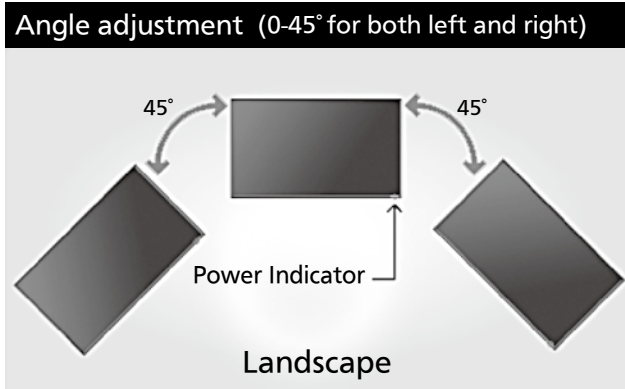

● Installation precautions

The SF2 Series is designed for use in either portrait or horizontal orientation with angle adjustment. Tilting installation up to 45 degrees forward or backward is also possible. You can install as shown the example figures.

Orientation	Landscape (The angle can be adjusted up to 45 degrees for each right and left (with the display installed landscape).)
Tilting angle	0 - 45 degrees forward / backward with landscape / portrait setting (Angle adjustment is not possible for forward / backward tilting installation.)

◆ Orientation