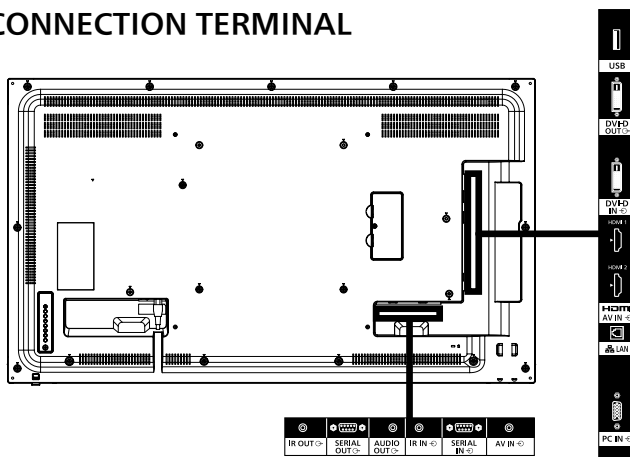

CONNECTION TERMINAL

* Specifications and appearance are subject to change without notice.