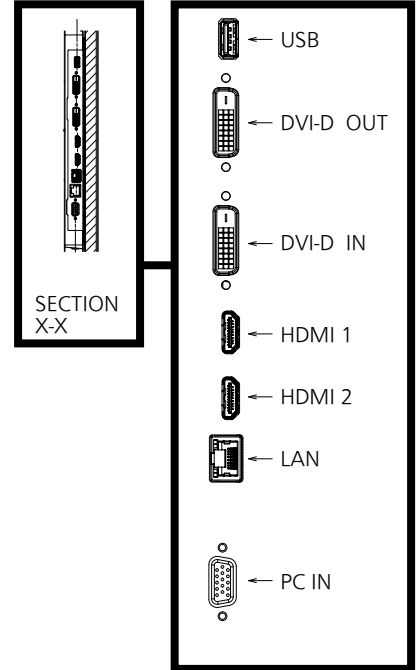

\*2: Pixel-Repetition signal (dot clock frequency 27.0 MHz) only

\*4: Based on VESA CVT-RB (Reduced Blanking) standard

**Drawing of terminals**

View from back

Magnified figure of terminal a

Magnified figure of terminal b

Sectional view of terminal a (USB/DVI-D OUT/DVI-D IN/HDMI 1,2/LAN/PC IN)

Terminal a  
49SF2U Terminal (Side)

Units : inches (mm)

	USB	DVI-D IN/OUT	HDMI	LAN	PC IN
A	0.31 (7.8)	0.35 (8.8)	0.28 (7.2)	0.35 (8.8)	0.39 (10)
B		0.22 (5.6)			0.21 (5.3)
C			0.98 (24.9)		
D			2.15 (54.6)		