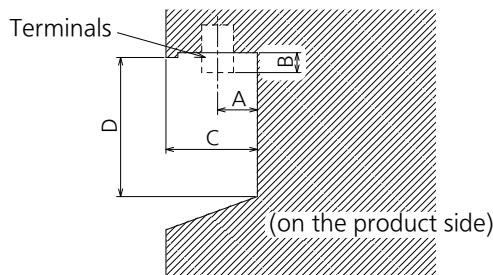

Sectional view of terminal b (IR OUT/SERIAL IN/OUT/AUDIO OUT/IR IN/AV IN)

Terminal b
49SF2U Terminal (Bottom)

Units : inches (mm)

	IR OUT	SERIAL IN/OUT	AUDIO OUT/IR IN	AV IN
A	0.11 (2.7)	0.2 (5.2)	0.11 (2.7)	0.07 (1.7)
B	0.4 (10.1)	0.4 (10.1)	0.4 (10.1)	0.37 (9.3)
C			0.98 (24.9)	
D	2.72 (69.3)	1.61 (40.9)		2.72 (69.3)

*Due to the construction of terminal, some types of connecting cable or USB memory device cannot be used.
Be sure to use connecting cable or USB memory device after confirmation in this drawing.