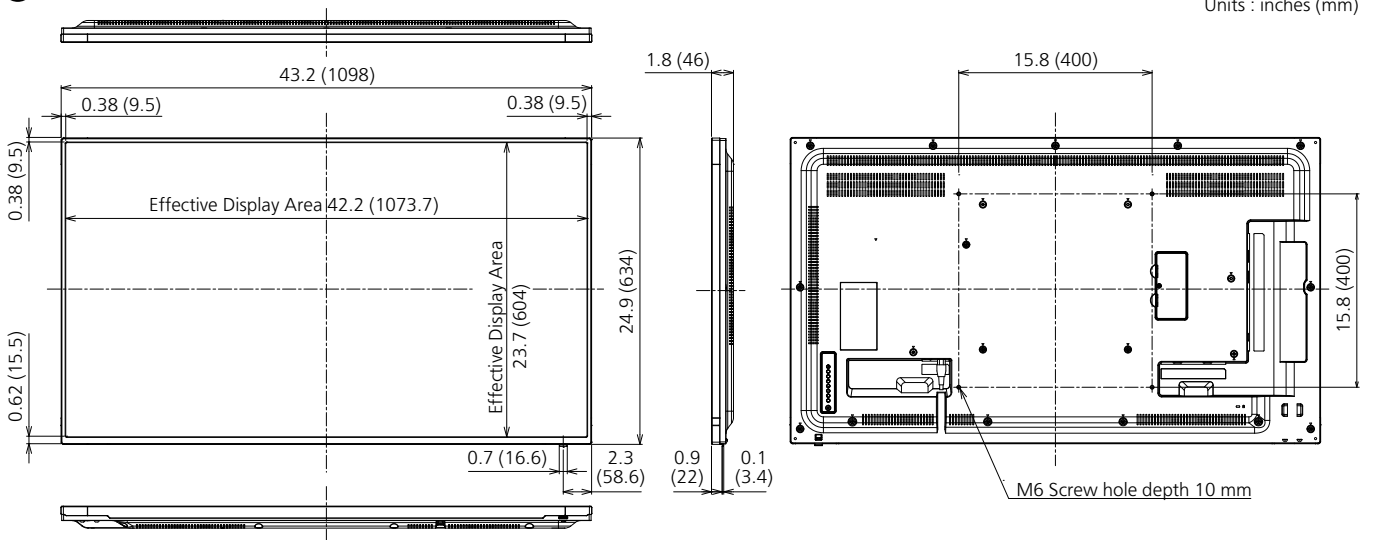

Operating Time* 24h/day

* The brightness of the display panel is equivalent to about 75% its full capacity, when the Light ID is transmitted. The displayed image may flicker, but this is due to a change in the brightness during Light ID transmission and not due to trouble.

* In case of running for a long time, the moving image is recommended to be displayed. If you display a still picture for an extended period, the image retention might remain on the screen. However, image retention can gradually disappear by displaying a moving images.

* Specifications and appearance are subject to change without notice.

STANDARD (CERTIFICATIONS)

SAFETY REGULATIONS	UL60950-1, CSA C22.2 No. 60950-1-07, 2nd Edition, 2014-10 Mexico: UL Certificate of Compliance (UL Mexico issue)
RADIATION REGULATIONS	FCC 47 CFR, Part 15, Subpart B Class A ICES-003

REMOTE CONTROL TRANSMITTER

Power Requirements	DC 3 V (2 x AAA Size batteries)
Operating distance	approx. 23 ft (7 m)*
Weight	approx. 2.2 oz (63 g) including batteries
Dimensions (W x H x D)	1.9" x 5.3" x 0.8" (48 x 134 x 20 mm)

*When operated directly in front of receptor.

INCLUDED ACCESSORIES

- AC cord (70.9" (1.8 m)) - Remote Control - Batteries (AAA size) x 2 - Clamper x 3 - CD-ROM / User Manual

OPTIONAL ACCESSORIES

Pedestal Stand	TY-ST43PE9

DIMENSIONS

Cautions: This drawing is not a scale
Units : inches (mm)