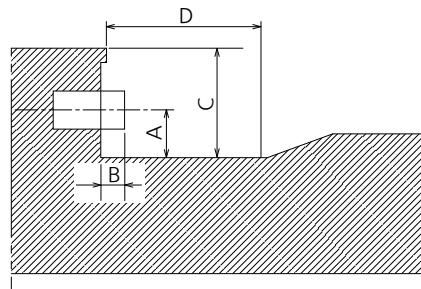

\*2: Pixel-Repetition signal (dot clock frequency 27.0 MHz) only

\*4: Based on VESA CVT-RB (Reduced Blanking) standard

**Drawing of terminals**

View from back

Magnified figure of terminal a

Magnified figure of terminal b

Sectional view of terminal a (USB/DVI-D OUT/DVI-D IN/HDMI 1,2/LAN/PC IN)

Terminal a  
49SF2U Terminal (Side)

Units : inches (mm)

	USB	DVI-D IN/OUT	HDMI	LAN	PC IN
A	0.31 (7.8)	0.35 (8.8)	0.28 (7.2)	0.35 (8.8)	0.39 (10)
B		0.22 (5.6)			0.21 (5.3)
C			0.98 (24.9)		
D			2.15 (54.6)		