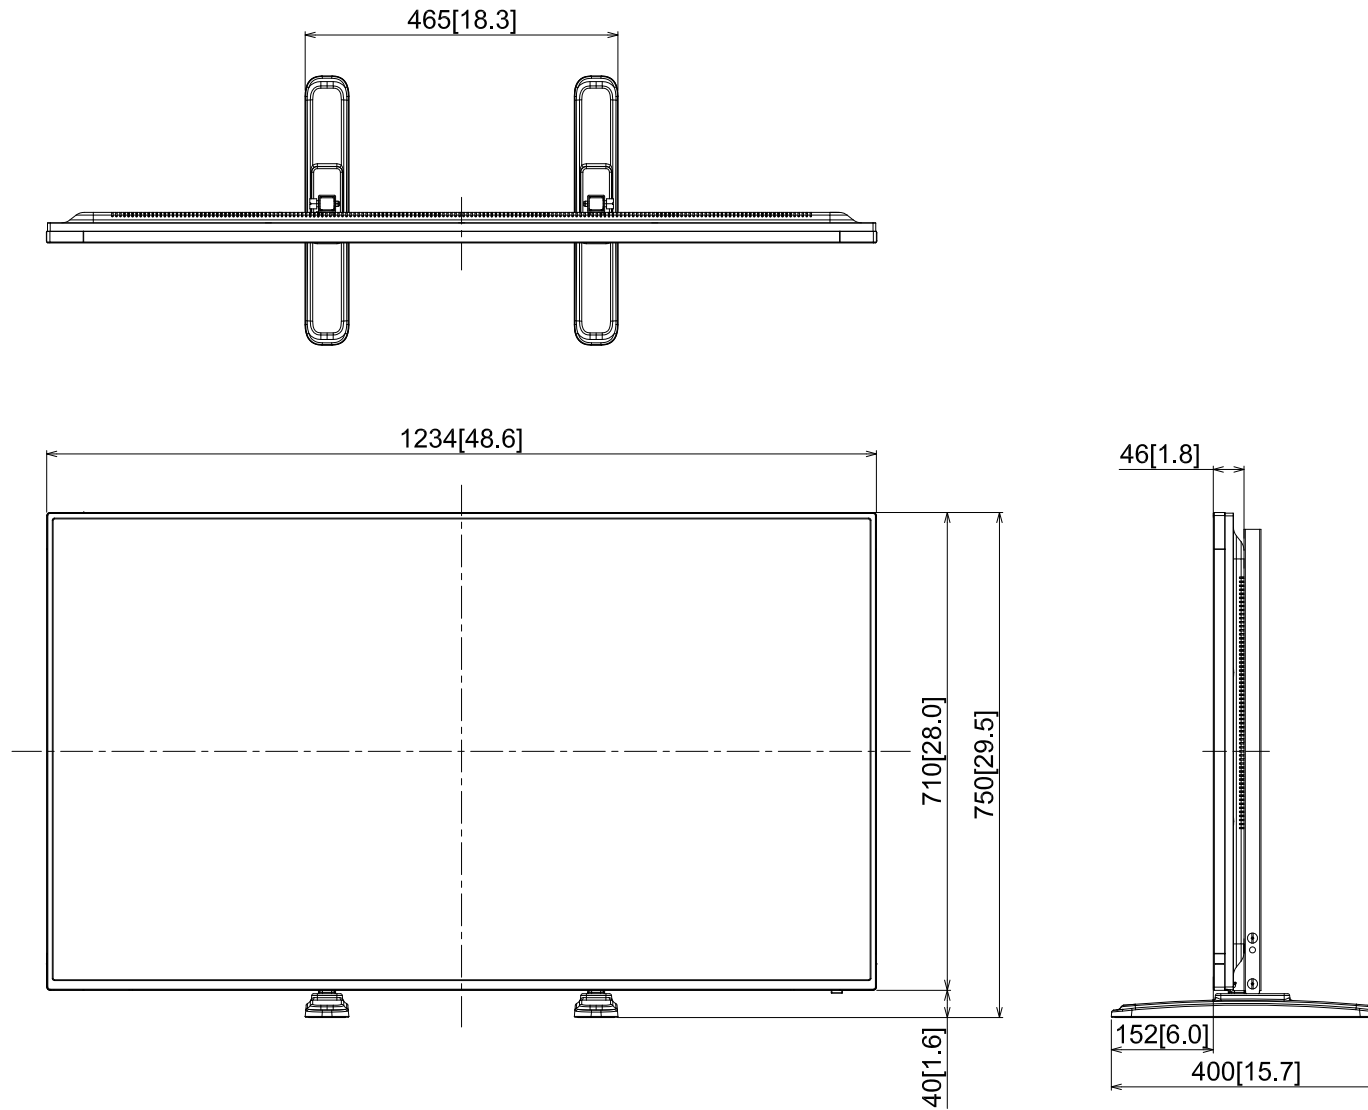

55-inch Class Full HD LCD Display With Pedestal Stand

27-June-2017

Unit : mm [inches]

TH-55SF2+TY-ST55PE9

Design and specification subject to change without notice.