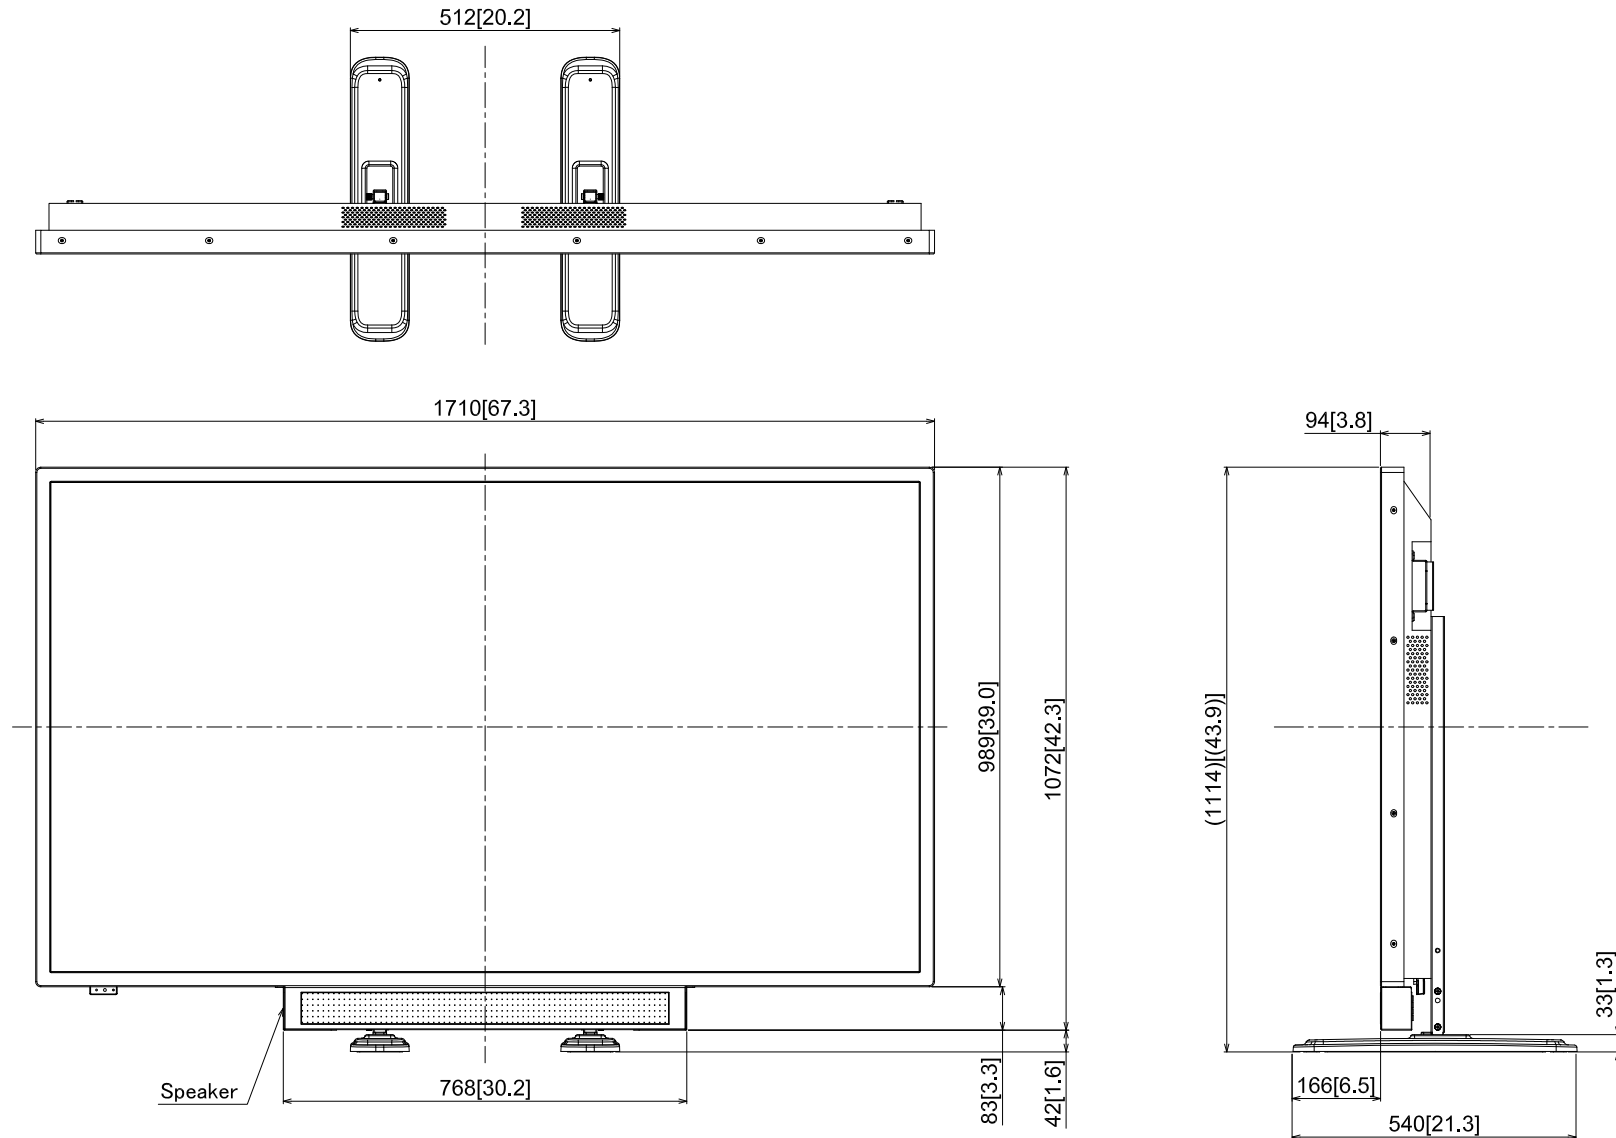

# 75-inch class Touch Screen LCD Display with Pedestal Stand

11-July-2017  
Unit : mm [inches]

## TH-75BQE1/TH-75BFE1+TY-ST75PE9

Design and specification subject to change without notice.