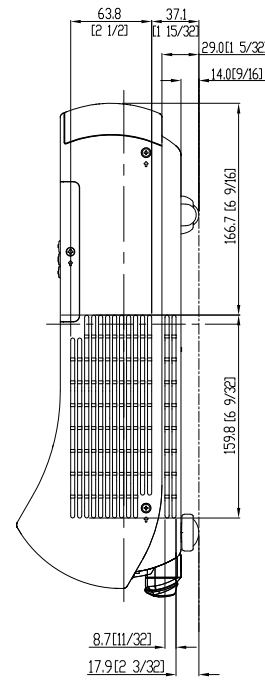

Panasonic Projector

PT-TW231R

mm [inches]