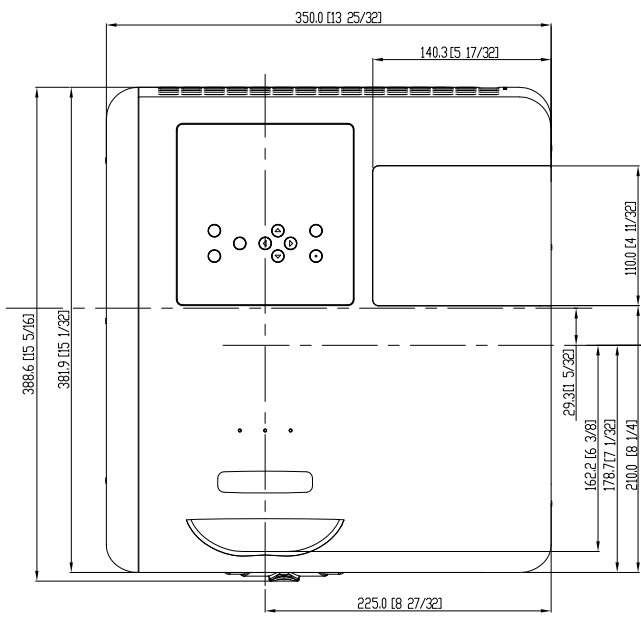

Panasonic Projector

PT-TW231R

mm [inches]