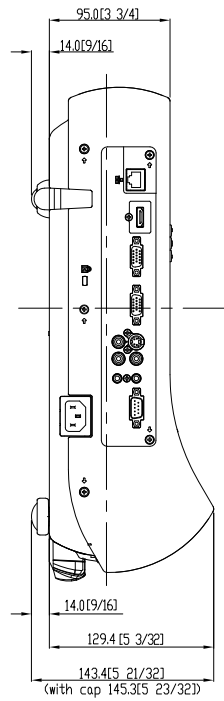

Panasonic Projector

PT-TW231R

mm [inches]