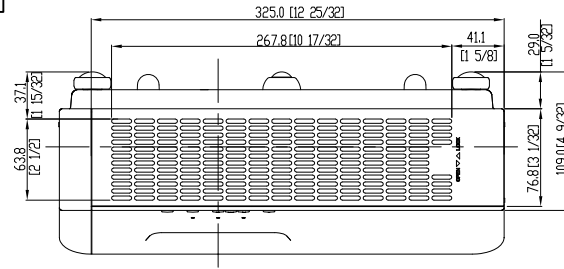

Panasonic Projector

PT-TW231R

mm [inches]