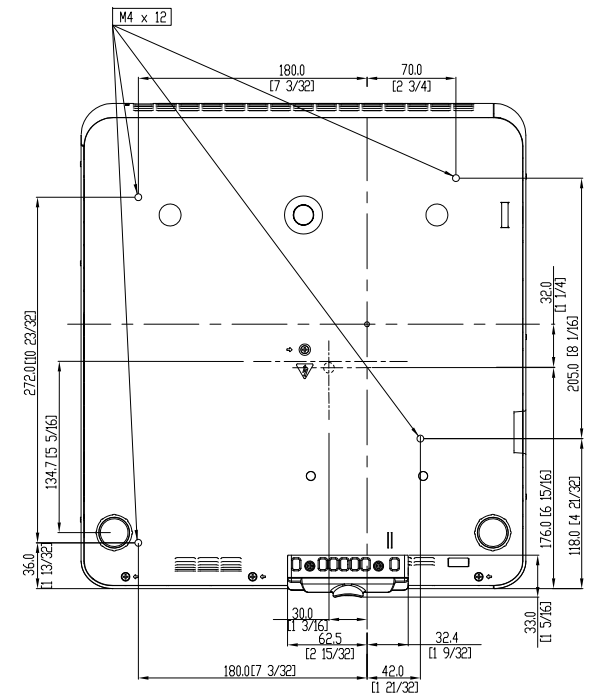

Panasonic Projector

PT-TW231R

mm [inches]