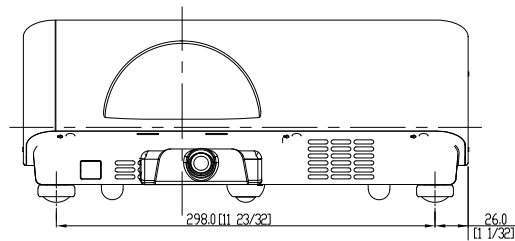

Panasonic Projector

PT-TW231R

mm [inches]