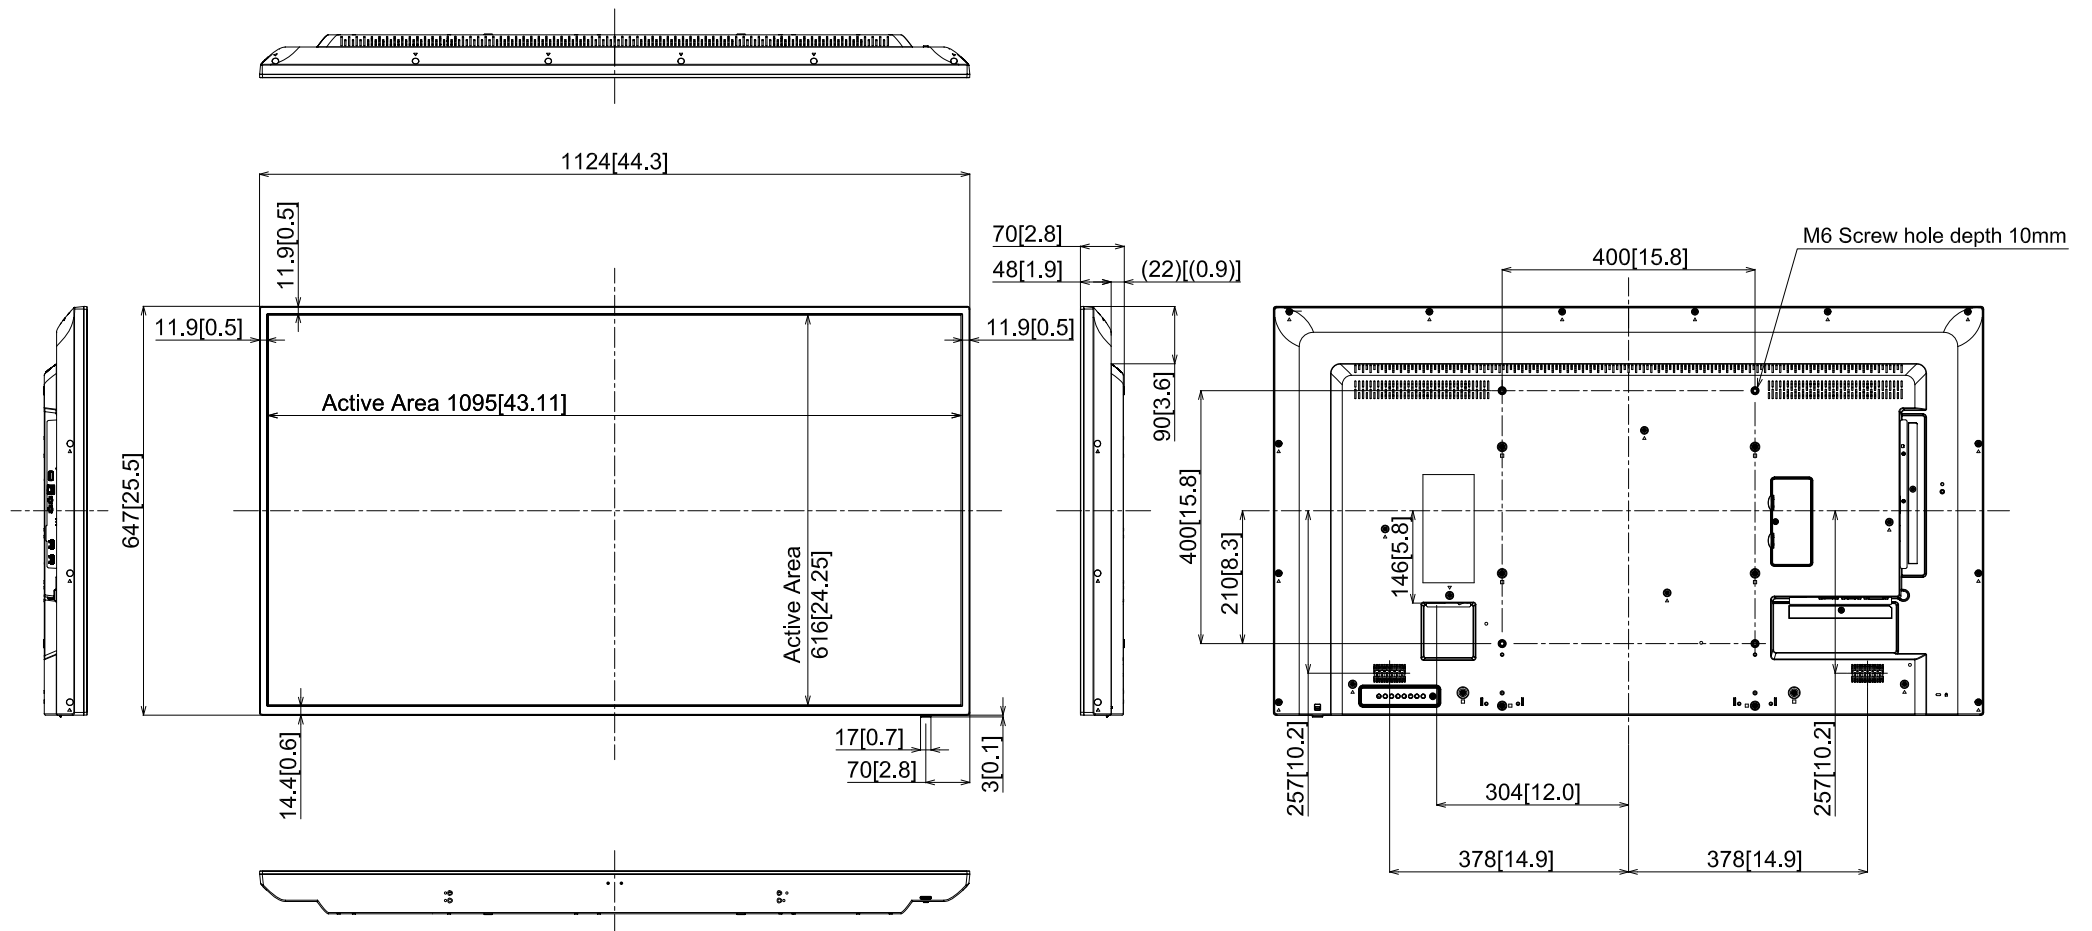

50-inch Class 4K UHD LCD Display

TH-50EQ1

15-March-2022

Unit : mm [inches]

Design and specification subject to change without notice.