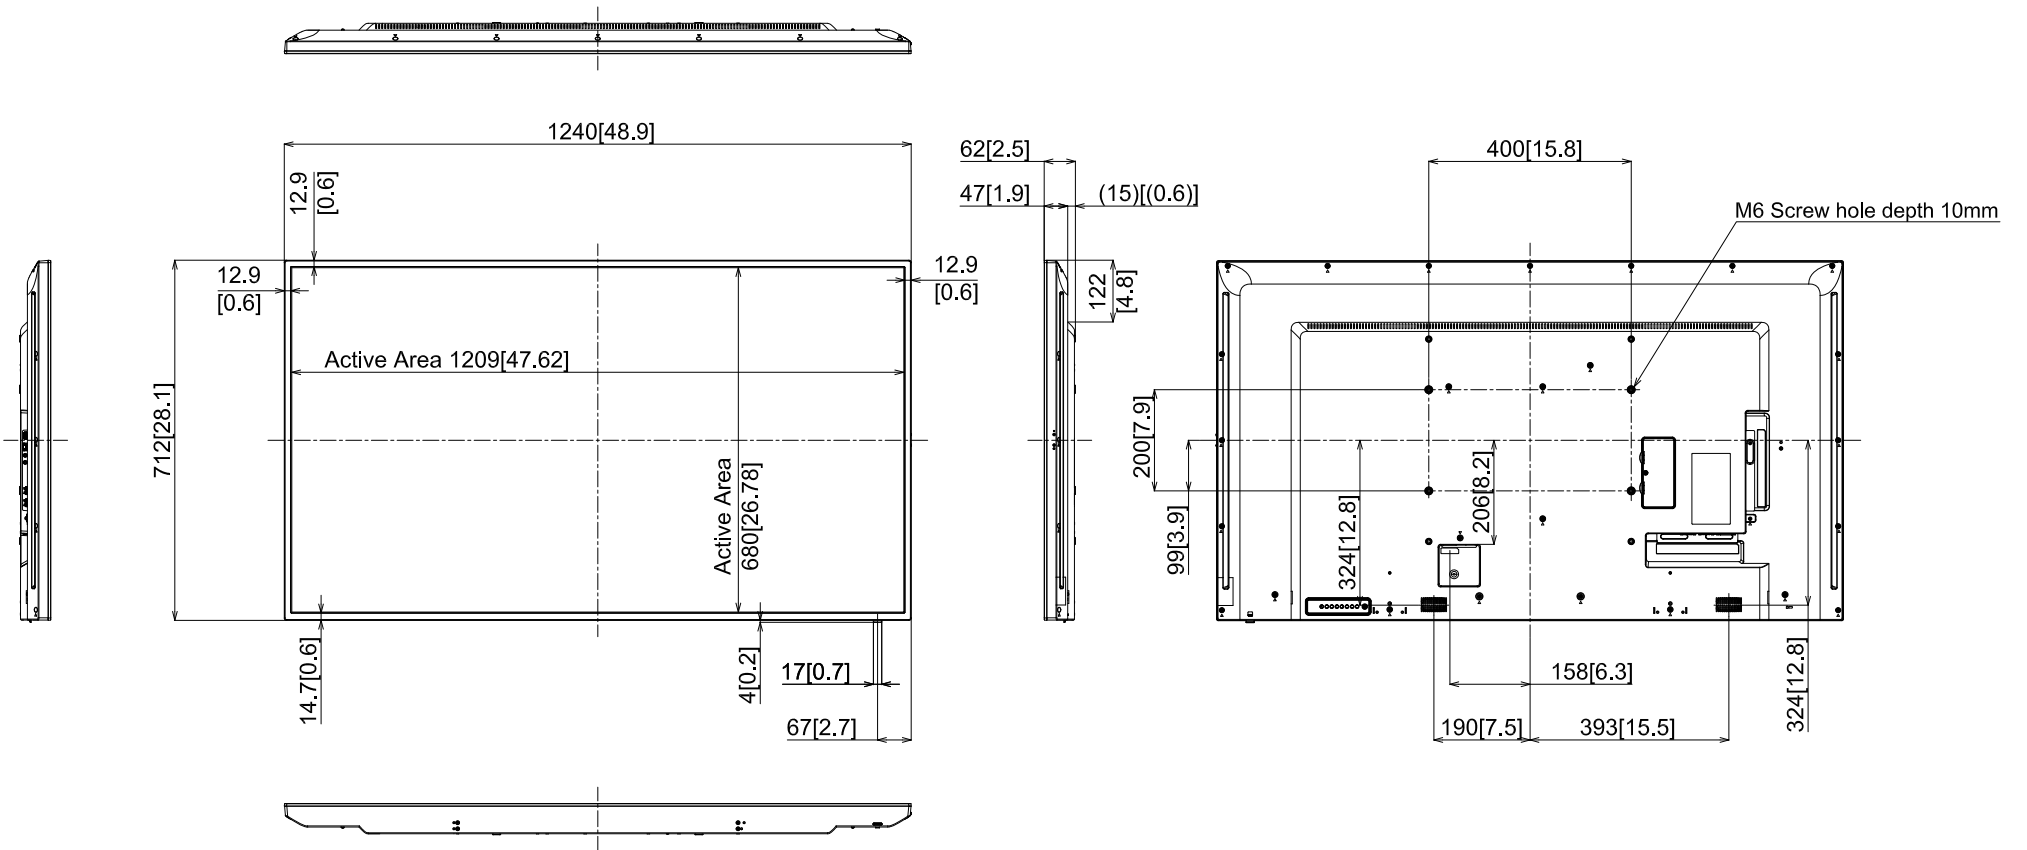

# 55-inch Class 4K UHD LCD Display

## TH-55EQ1

15-March-2022

Unit : mm [inches]

Design and specification subject to change without notice.