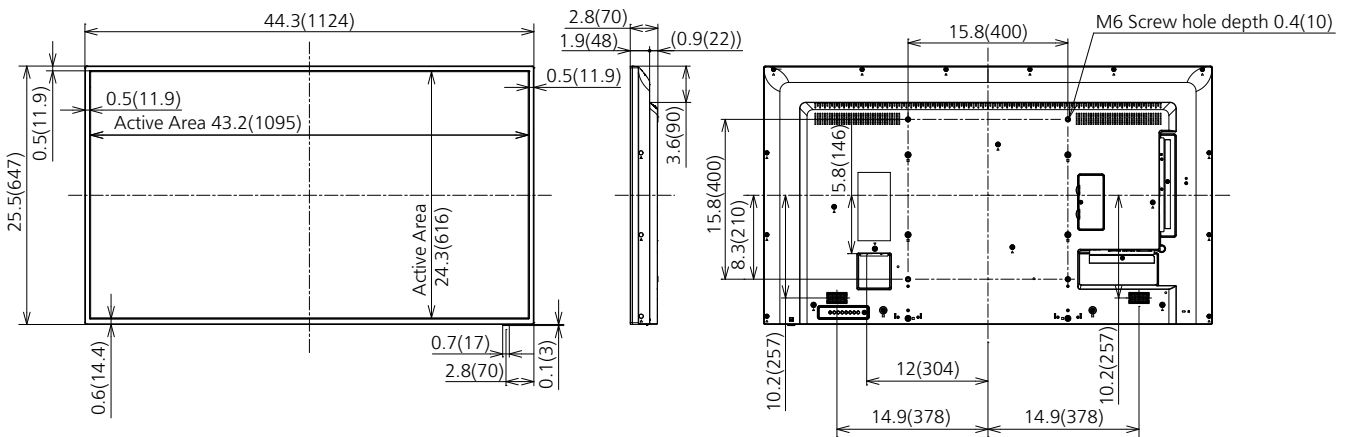

¹ Based on IEC 62087 Ed.2 measurement method

MECHANICAL

Dimension (W x H x D)	44.26" x 25.48" x 2.76" (1124 x 647 x 70 mm)
Weight	Approx. 30.9 lbs (14 kg)
Bezel Color	Black
Bezel Width	T/R/L 0.47" (11.9 mm) B 0.57" (14.4 mm)
Carton Dimensions (W x H x D)	48.74" x 31.30" x 7.29" (1238 x 795 x 185 mm)
Gross Weight	Approx. 41.9 lbs (19 kg)
Cabinet Material	Front: Plastic / Back: Plastic
Pitch for Wall-Hanging	VESA Compliant 15.8" x 15.8" (400 x 400 mm) (Installed by: M6 screws / Screw hole depth 0.4" (10 mm))

DIMENSIONS (TENTATIVE)

Cautions: This drawing is not a scale
Units : inches (mm)

CONNECTION TERMINAL

¹ Specifications and appearance are subject to change without notice.

List of correspondence signals

The picture signal which can indicate this machine is as it is the following table.