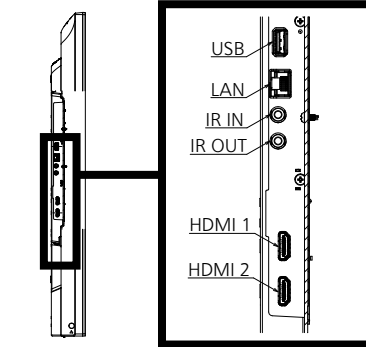

3: Based on VESA CVT-RB (Reduced Blanking) standard

4: Signals with ● in the plug and play compatible signal column is the signal described in the EDID (extended display identification data) of the display. For the signals without ● in the plug and play compatible signal column, the resolution may not be selected on the computer even if the display is supporting it.

● Drawing of terminals

View from back

Magnified figure of terminal b

SECTION B-B

Magnified figure of terminal a

SECTION A-A

Sectional view of terminal a
(AUDIO OUT / AUDIO IN / VIDEO AV IN / SERIAL IN / PC IN / DVI-D IN)