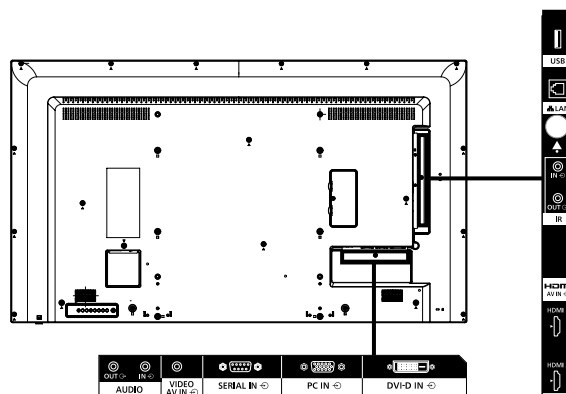

¹ When operated directly in front of receptor.

INCLUDED ACCESSORIES

- Remote Control
- Batteries (AAA size) x 2
- AC cord (approx. 70.9" (1.8 m))
- 4-pole mini plug conversion cable
- Clamper x 3
- USB Memory cover x 1
- CD-ROM / User Manual
- Operating Instruction Book

COMPATIBLE SOFTWARE

Multi Monitoring & Control Software	Ver.2.1 or later
CMS Content Management Software	Ver 3.0 or later
Video Wall Manager	Ver 1.9 or later

OPTIONAL ACCESSORIES

Pedestal	TY - ST43PE8
Early Warning Software	ET-SWA100 / 105series
Basic license / 3-year license	(Depending on the license type, the symbol at the end of the part number is different.)

DIMENSIONS (TENTATIVE)

Cautions: This drawing is not a scale
Units : inches (mm)

CONNECTION TERMINAL

¹ Specifications and appearance are subject to change without notice.

List of correspondence signals

The picture signal which can indicate this machine is as it is the following table.