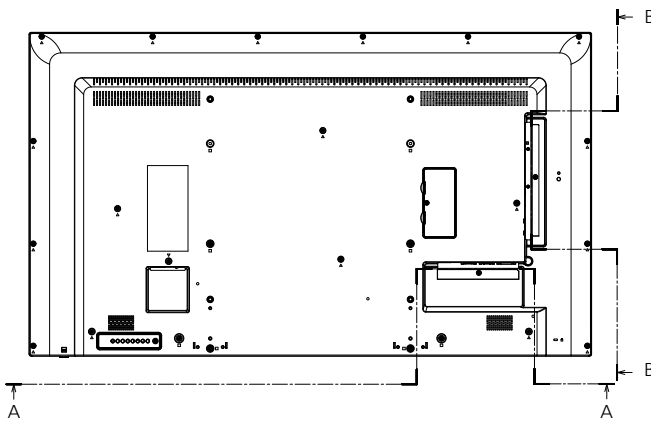

3: Based on VESA CVT-RB (Reduced Blanking) standard

4: Signals with ● in the plug and play compatible signal column is the signal described in the EDID (extended display identification data) of the display. For the signals without ● in the plug and play compatible signal column, the resolution may not be selected on the computer even if the display is supporting it.

● Drawing of terminals

View from back

Magnified figure of terminal b

SECTION B-B

Magnified figure of terminal a

SECTION A-A

Sectional view of terminal a
(AUDIO OUT / AUDIO IN / VIDEO AV IN / SERIAL IN / PC IN / DVI-D IN)