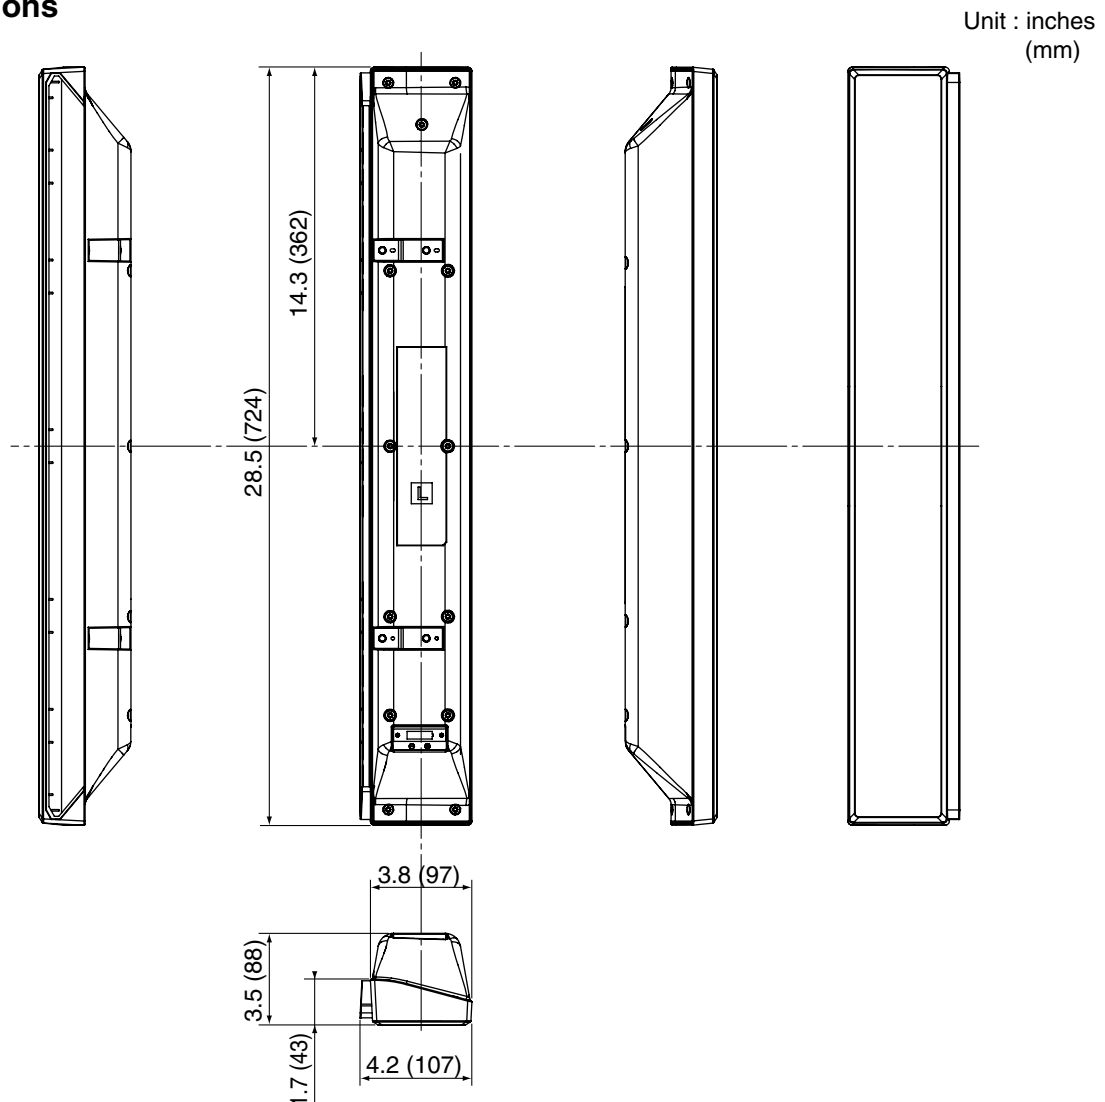

For 50-inch type Plasma Display only

Speakers

TY-SP50P8W-K

Product summary

This product is exclusive speakers to mount for 50 inch plasma display.

Product specifications (Design and specifications are subject to change without notice)

Dimensions (W x H x D)	4.2" x 28.5" x 3.5" (107 mm x 724 mm x 88 mm)
Mass	4.4 lbs. (2.0 kg)
Speaker unit	Woofer 3.1" (80mm) dia. x 2 Tweeter 1.2" (30mm) dia.
Rated input	8 W
Rated impedance	6 Ω
Cabinet color	TY-SP50P8W-K : Metallic black
Environment	Temperature : 32 °F - 104 °F (0 °C - 40 °C) Humidity : 20 % - 80 % (Must be no condensation)

- Accessories
- Mounting bracket (right x 2, left x 2)
 - Bracket mounting screw (x 12)
 - Sponge (x 2)
 - Speaker cable (7.9" (20 cm) x 2)

Dimensions

Cautions : This drawing is not a scale.