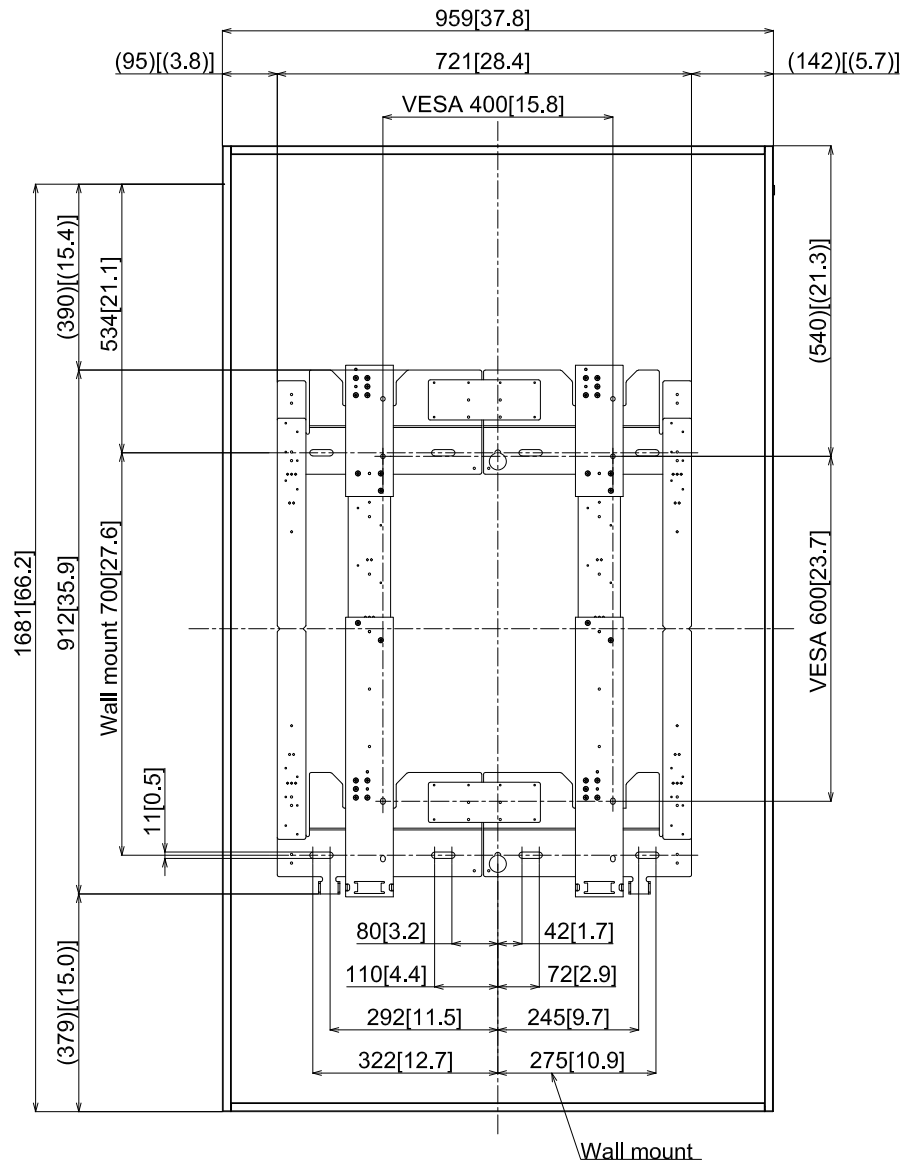

# 75-inch Class 4K UHD LCD Display with Wall mounting bracket (Vertical)

## TH-75EQ1+TY-WK98PV1 (VESA 400×600)

15-March-2022  
Unit : mm [inches]

Design and specification subject to change without notice.