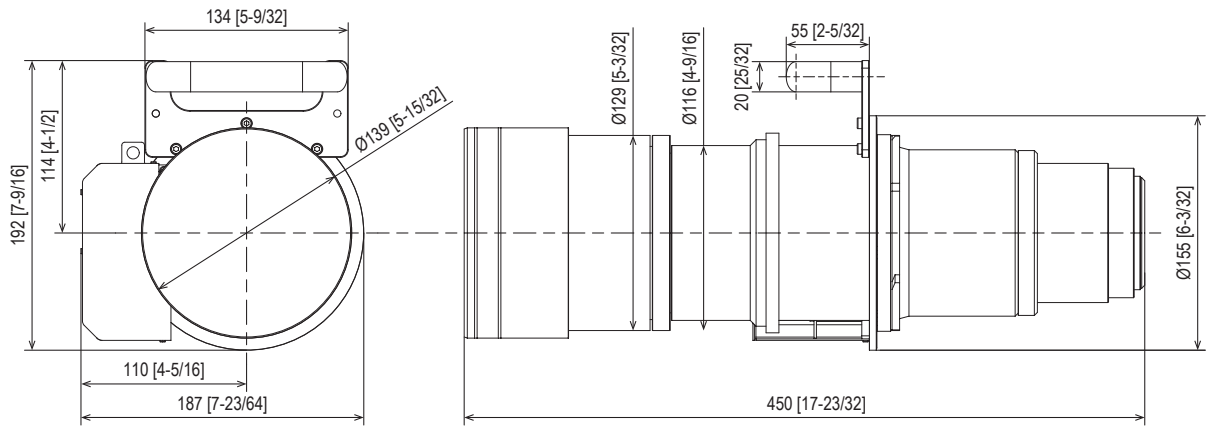

This zoom lens is designed for use with Panasonic's applicable projectors.

\*Please use the lens only on the specified Panasonic projector.

**Specifications**

F value	2.5
Focal distance (f)	45.3 mm ~ 65.6 mm
Throw ratio	1.43~2.09:1 for PT-RQ50K (Aspect 17:9) 1.70~2.48:1 for PT-RQ50K (Aspect 16:10) 1.52~2.23:1 for PT-RQ50K (Aspect 16:9) 2.04~2.98:1 for PT-RQ50K (Aspect 4:3)
Dimensions (W x H x D)	187 mm x 192 mm x 450 mm (7-23/64 x 7-9/16 x 17-23/32 inches)
Weight	8.5 kg (18.7 lbs)
Applicable projector	PT-RQ50K

**Dimensions**

Figure attached to the [PT-RQ50K] projector

unit : mm (inch)

This illustration is not drawn to scale.  
Please read the projector's spec file for throw distances.  
Specifications subject to change without notice.