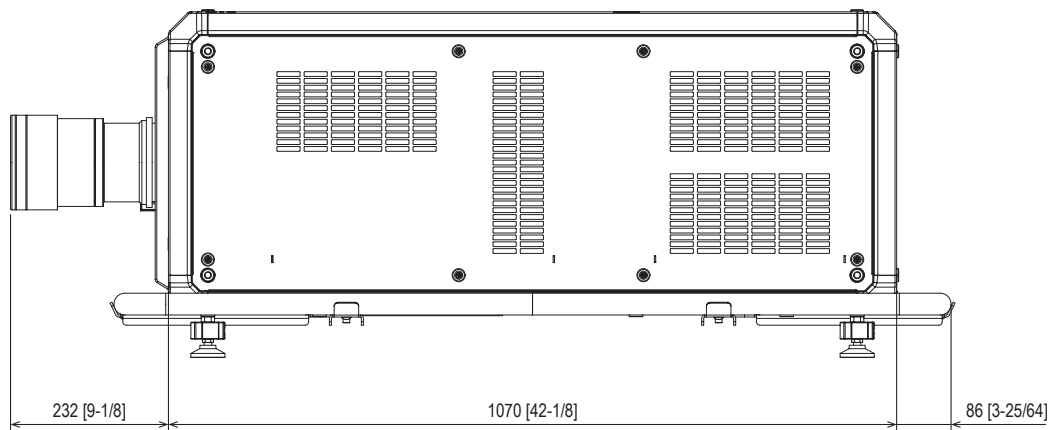

**Dimensions**

Figure attached to the [PT-RQ50K] projector

unit : mm (inch)

This illustration is not drawn to scale.  
Please read the projector's spec file for throw distances.  
Specifications subject to change without notice.