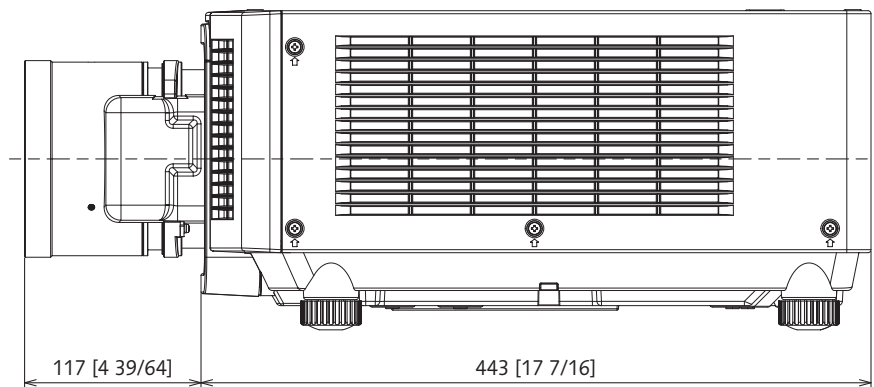

F value	1.75 - 2.17	
Focal distance (f)	29.90 mm - 46.32 mm [1 3/16 - 1 13/16 inches]	
Throw ratio	1.35 - 2.10:1 (16:10 aspect ratio) 1.35 - 2.10:1 (16:9 aspect ratio) 1.62 - 2.50:1 (4:3 aspect ratio)	
Dimensions	Width	173mm [6 13/16 inches]
	Height	130 mm [5 1/8 inches]
	Depth	267 mm [10 1/2 inches]
Weight	3.60 kg (7.94 lbs)	
Applicable projector	PT-MZ17KL/PT-MZ14KL/PT-MZ11KL/PT-MZ16KL/PT-MZ13KL/PT-MZ10KL	

Dimensions

unit : mm [inch]
This illustration is not drawn to scale.

Figure attached to the [PT-MZ17KL/PT-MZ14KL/PT-MZ11KL/PT-MZ16KL/PT-MZ13KL/PT-MZ10KL] projector

Please read the projector's instruction manual for throw distances.