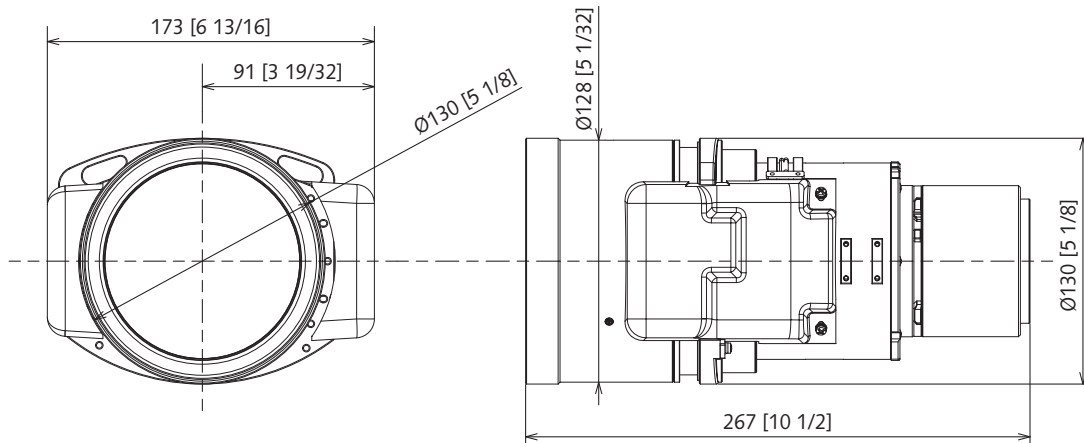

F value	1.75 - 2.17	
Focal distance (f)	29.90 mm - 46.32 mm [1 3/16 - 1 13/16 inches]	
Throw ratio	1.35 - 2.10:1 (16:10 aspect ratio) 1.35 - 2.10:1 (16:9 aspect ratio) 1.62 - 2.50:1 (4:3 aspect ratio)	
Dimensions	Width	173mm [6 13/16 inches]
	Height	130 mm [5 1/8 inches]
	Depth	267 mm [10 1/2 inches]
Weight	3.60 kg (7.94 lbs)	
Applicable projector	PT-MZ17KL/PT-MZ14KL/PT-MZ11KL/PT-MZ16KL/PT-MZ13KL/PT-MZ10KL	

Dimensions

unit : mm [inch]
This illustration is not drawn to scale.

Figure attached to the [PT-MZ17KL/PT-MZ14KL/PT-MZ11KL/PT-MZ16KL/PT-MZ13KL/PT-MZ10KL] projector

Please read the projector's instruction manual for throw distances.