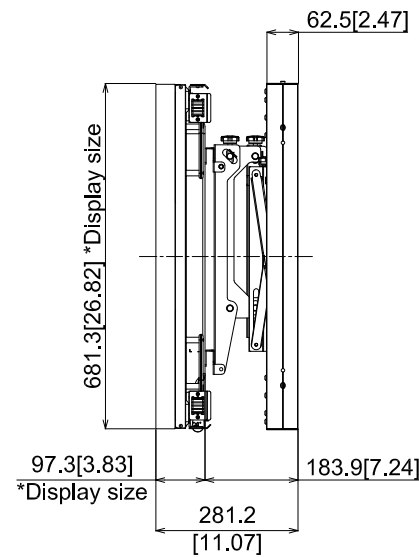

# 55-inch Class Video Wall Display with Installation Mount

15-March-2022

Unit : mm [inches]

## TH-55VF2H/VF2 + TY-VK55LV2

Fitting form

Extend form

Design and specification subject to change without notice.