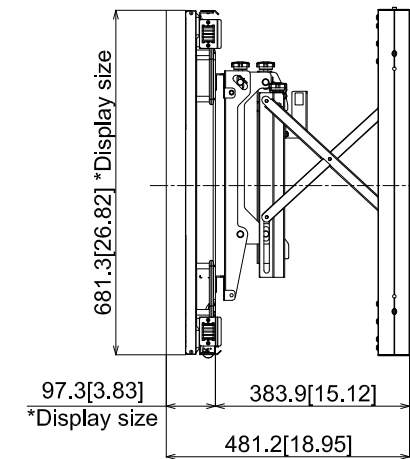

# 55-inch Class Video Wall Display with Installation Mount

15-March-2022

Unit : mm [inches]

## TH-55VF2H/VF2 + TY-VK55LV2

Fitting form

Extend form

Design and specification subject to change without notice.