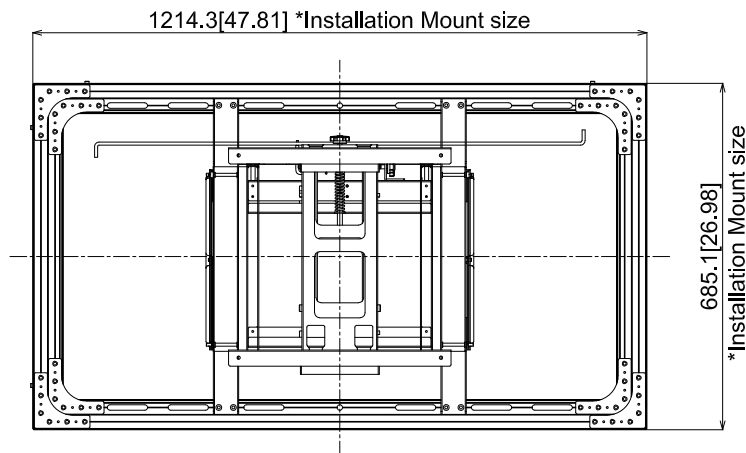

# 55-inch Class Video Wall Display with Installation Mount

15-March-2022

Unit : mm [inches]

## TH-55VF2H/VF2 + TY-VK55LV2

Fitting form

Extend form

Design and specification subject to change without notice.