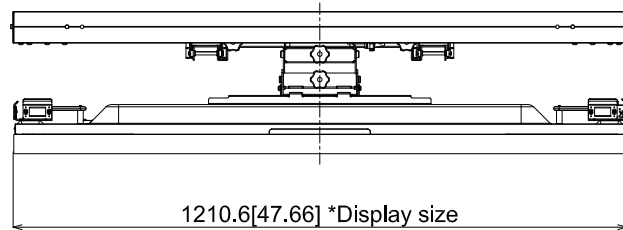

# 55-inch Class Video Wall Display with Installation Mount

15-March-2022

Unit : mm [inches]

## TH-55VF2H/VF2 + TY-VK55LV2

Fitting form

Extend form

Design and specification subject to change without notice.