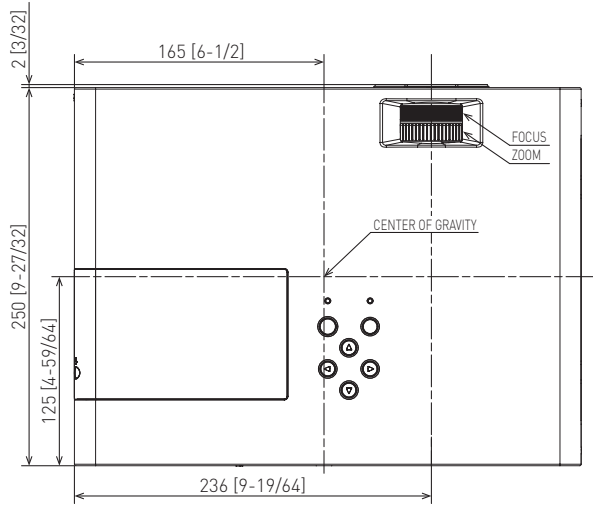

## PT-LB306

mm [inches]

Design and specifications subject to change without notice.

Mar 2020\_01