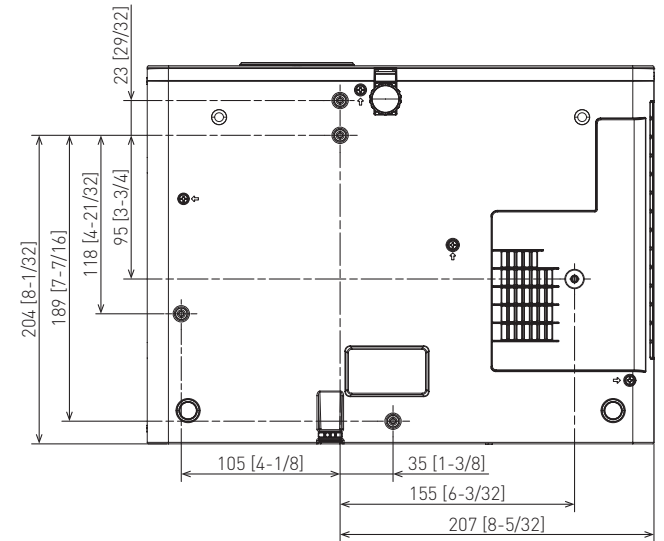

## PT-LB306

mm [inches]

Design and specifications subject to change without notice.

Mar 2020\_01