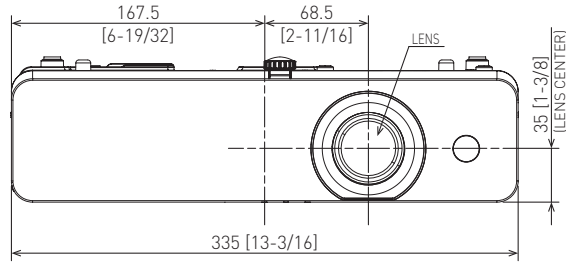

## PT-LB306

mm [inches]

Design and specifications subject to change without notice.

Mar 2020\_01