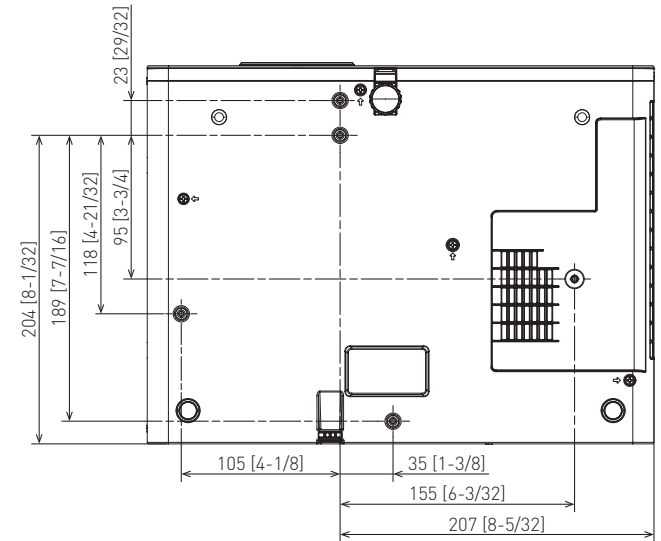

Panasonic Projector

PT-LW376/LW336/LB426/LB386/LB356

mm [inches]

Design and specifications subject to change without notice.

Feb 2020_01