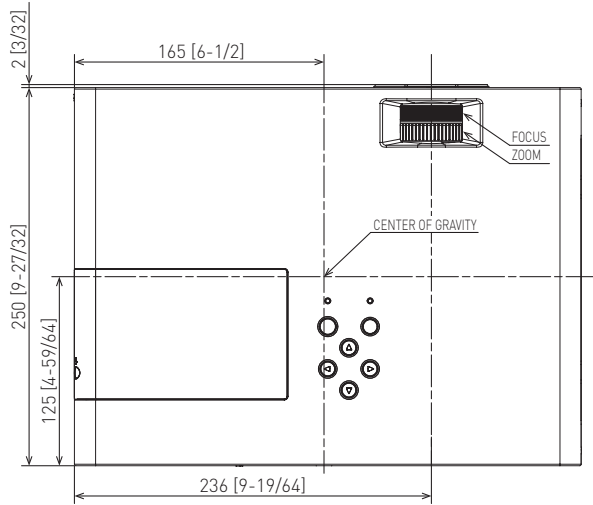

Panasonic Projector

PT-LW376/LW336/LB426/LB386/LB356

mm [inches]

Design and specifications subject to change without notice.

Feb 2020_01