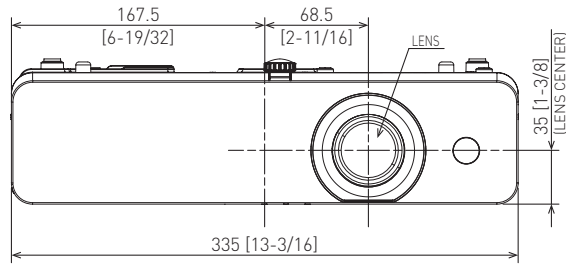

Panasonic Projector

PT-LW376/LW336/LB426/LB386/LB356

mm [inches]

Design and specifications subject to change without notice.

Feb 2020_01