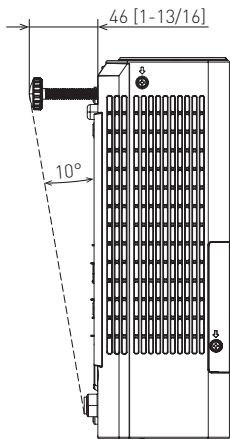

Panasonic Projector

PT-LW376/LW336/LB426/LB386/LB356

mm [inches]

Design and specifications subject to change without notice.

Feb 2020_01