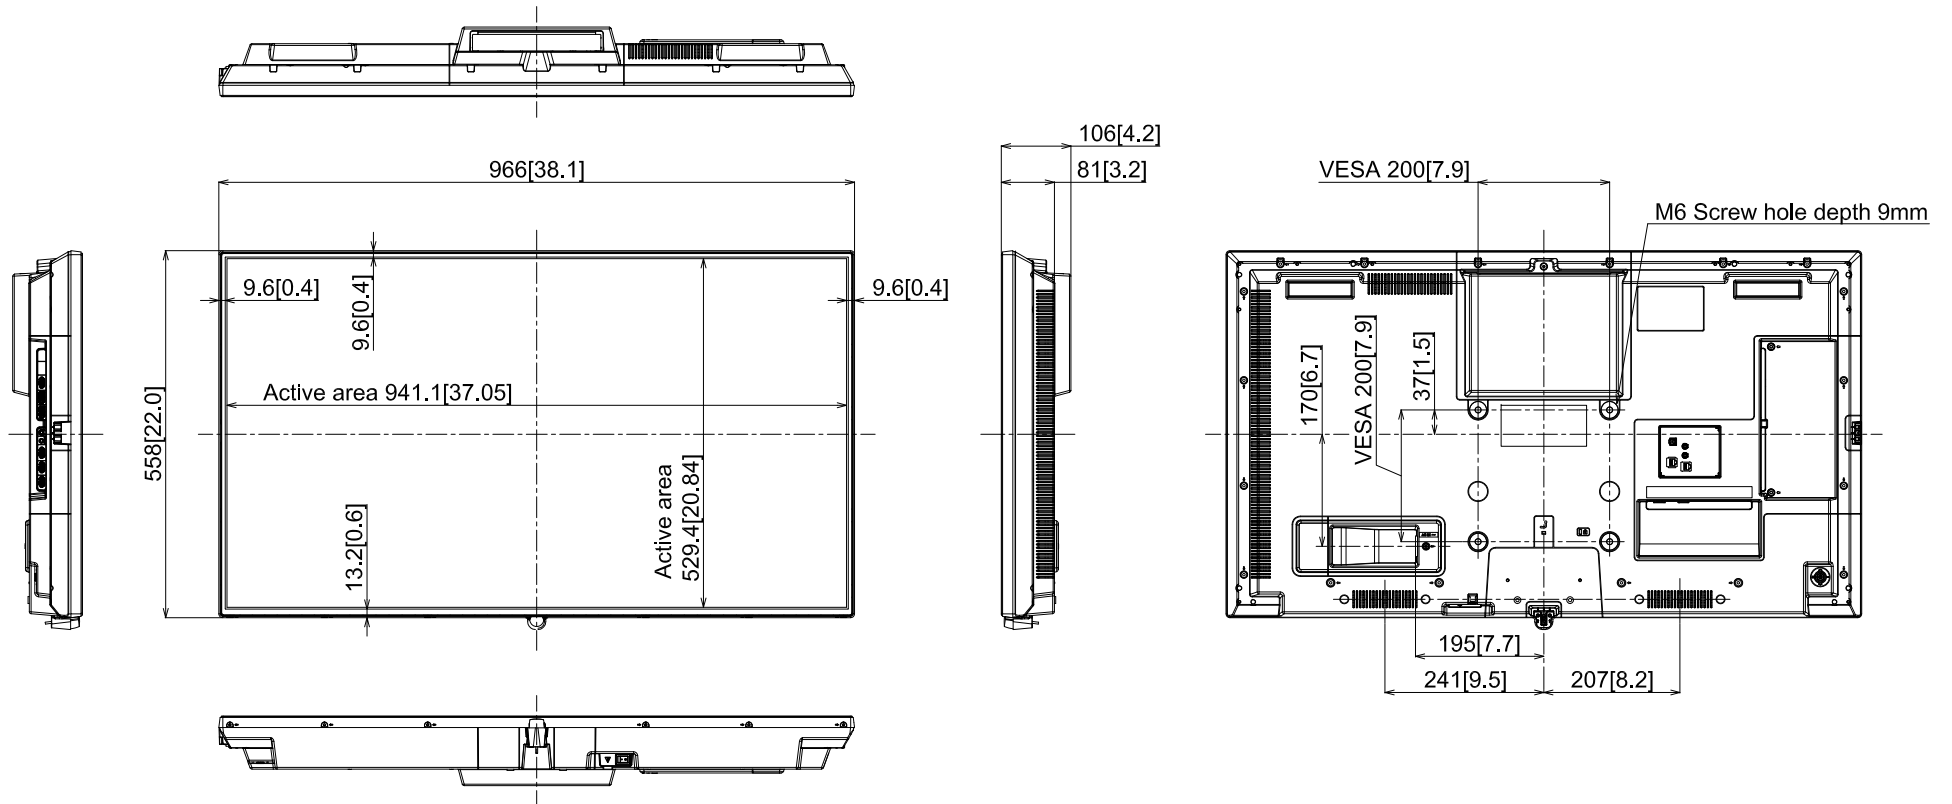

# 43-inch Class 4K UHD LCD Display

## TH-43SQE1

15-March-2022

Unit : mm [inches]

Design and specification subject to change without notice.