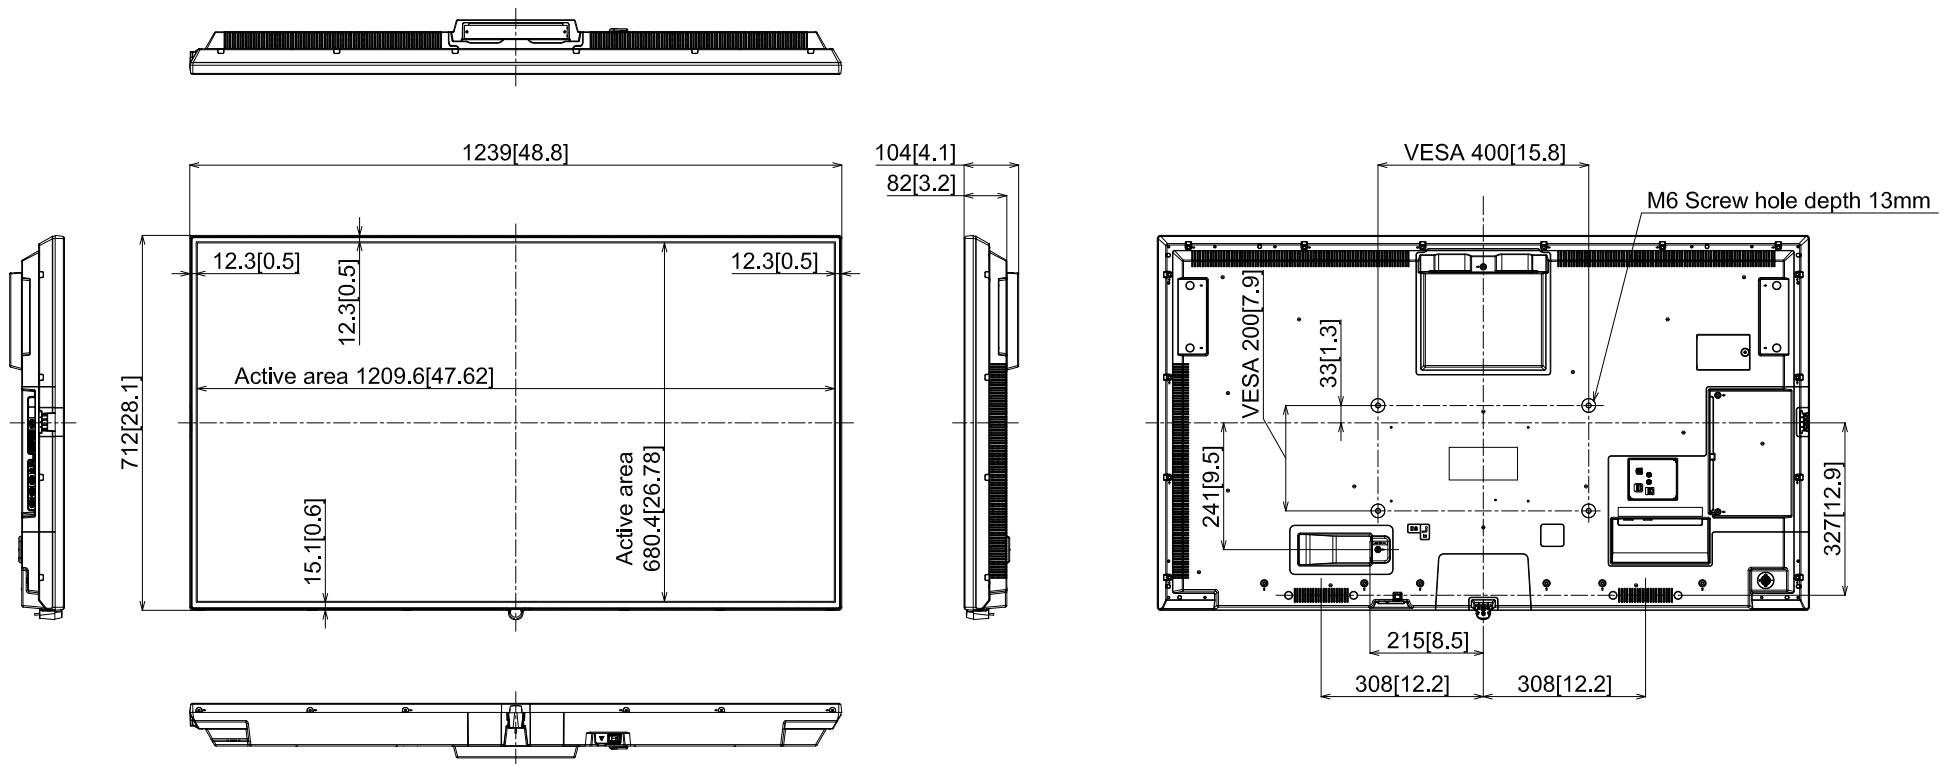

# 55-inch Class 4K UHD LCD Display

## TH-55SQE1

15-March-2022

Unit : mm [inches]

Design and specification subject to change without notice.