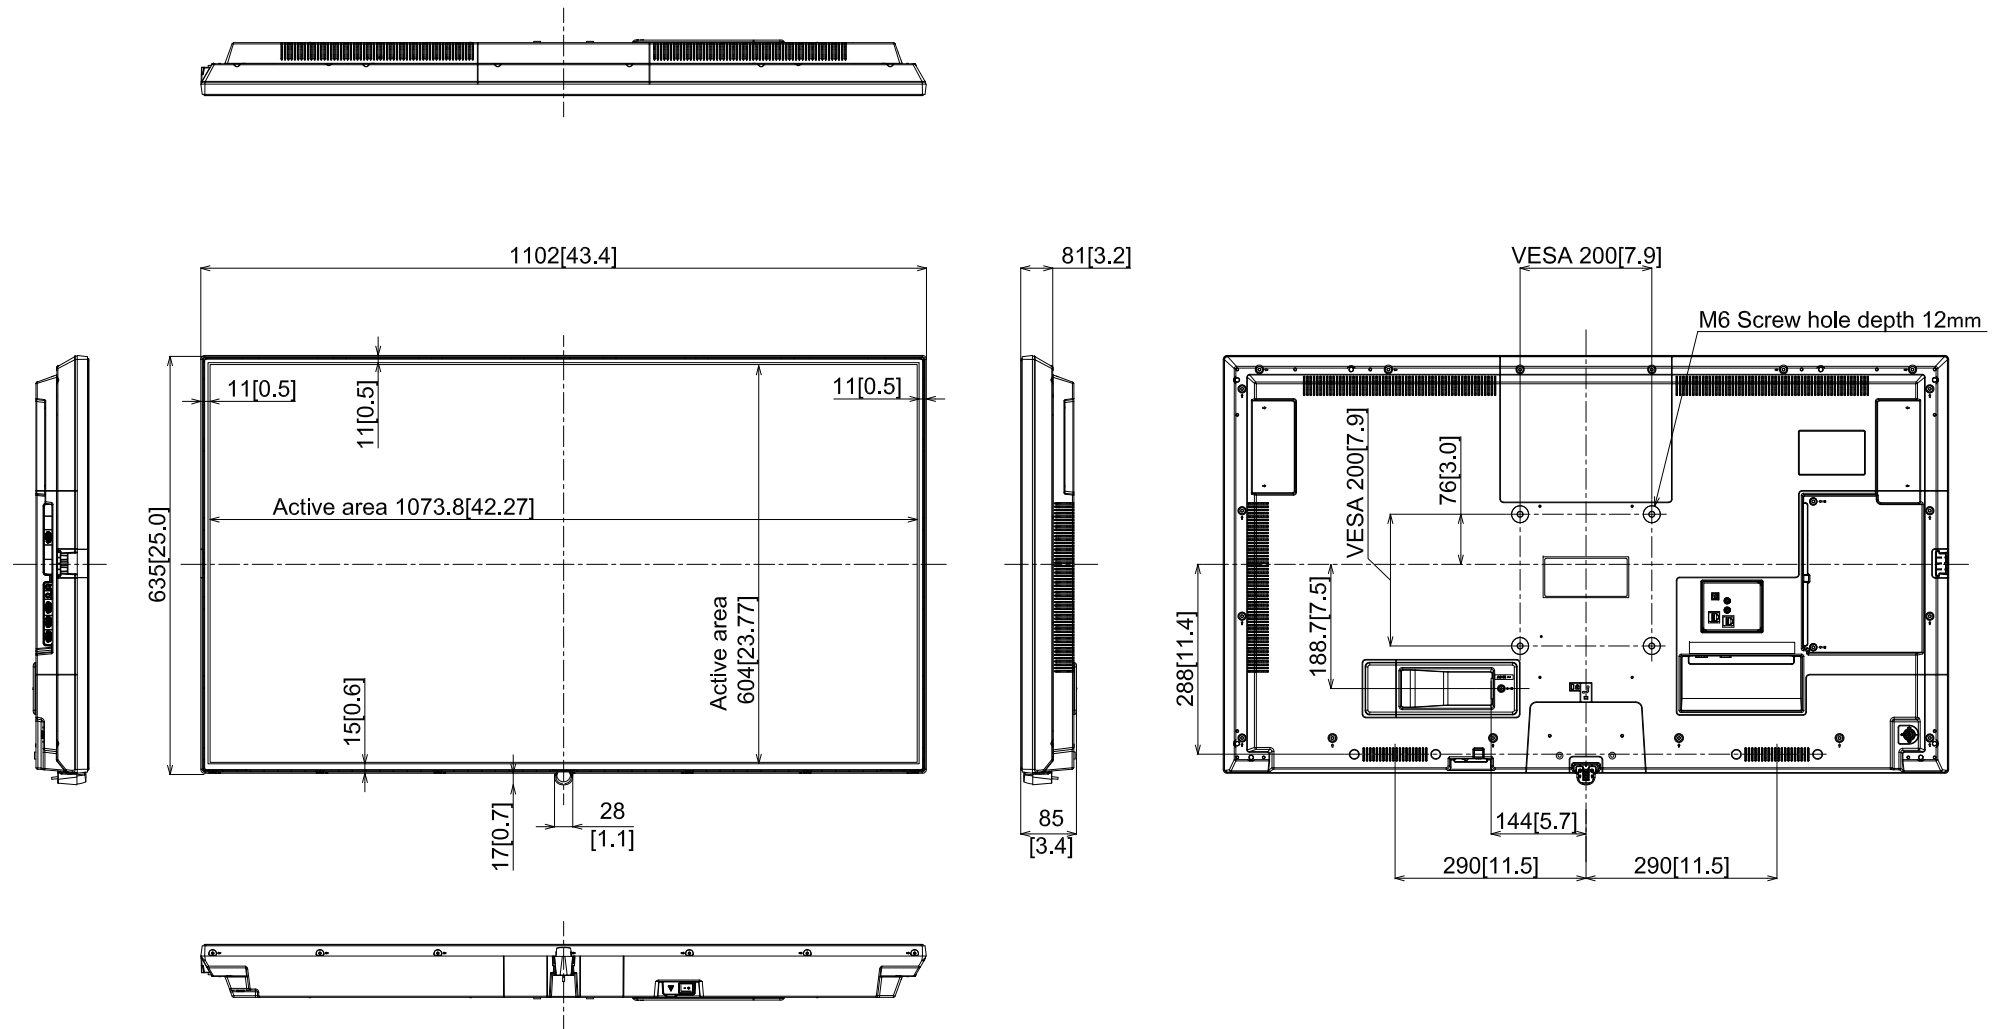

49-inch Class 4K UHD LCD Display

TH-49CQE1

15-March-2022

Unit : mm [inches]

Design and specification subject to change without notice.