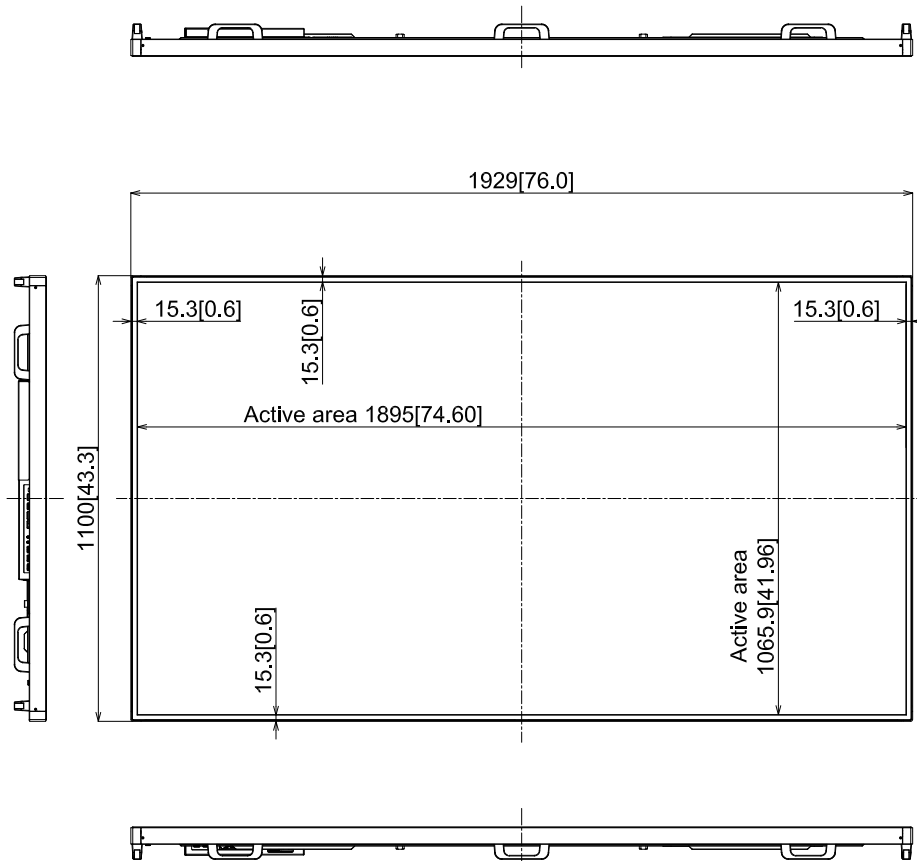

86-inch Class 4K UHD LCD Display

TH-86CQE1

15-March-2022

Unit : mm [inches]

Design and specification subject to change without notice.