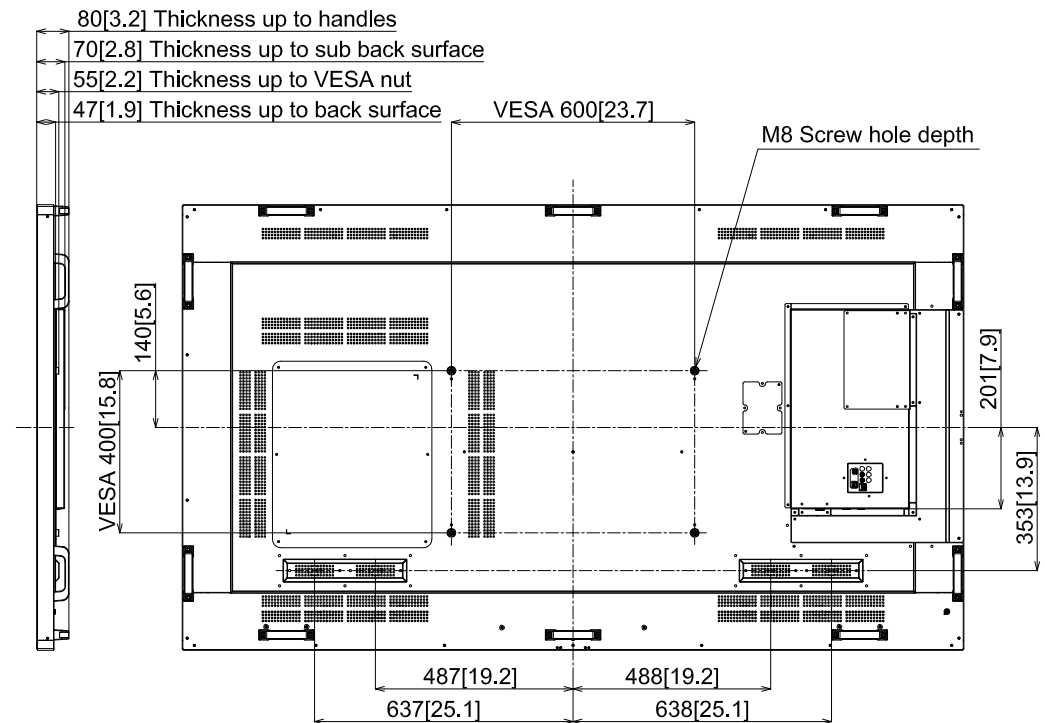

86-inch Class 4K UHD LCD Display

TH-86CQE1

15-March-2022

Unit : mm [inches]

Design and specification subject to change without notice.