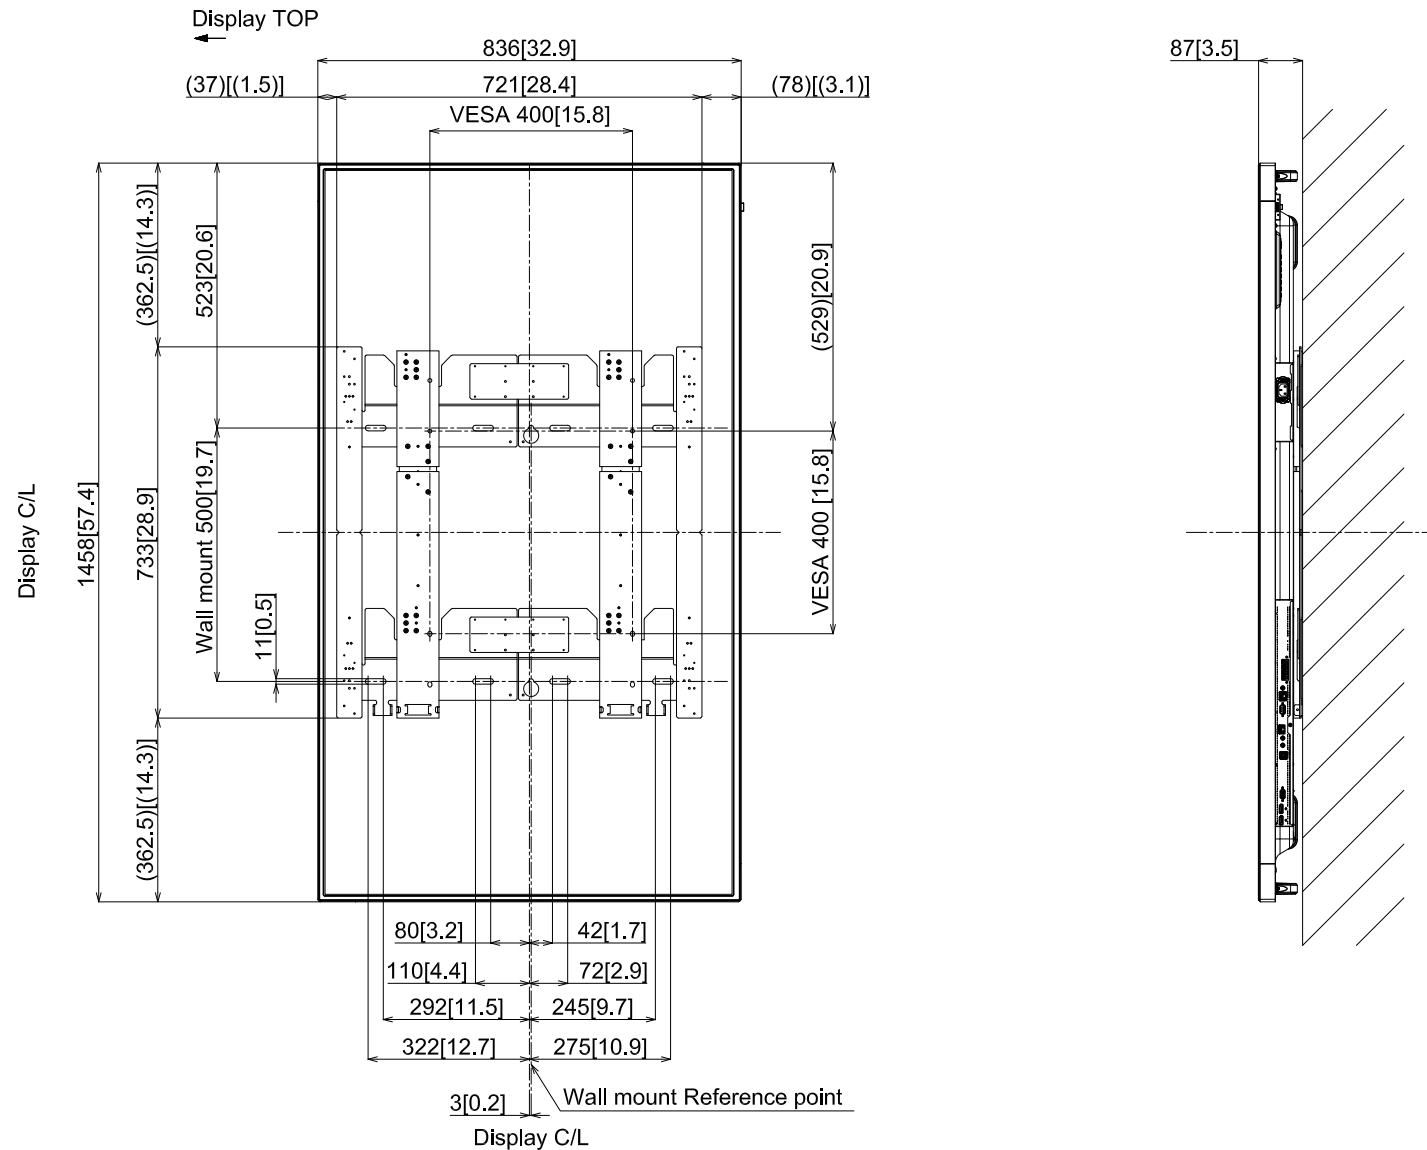

65-inch Class 4K UHD LCD Display with Wall mounting bracket (Vertical)

15-March-2022

Unit : mm [inches]

TH-65SQ1+TY-WK98PV1 (VESA 400 x 400)

Design and specification subject to change without notice.