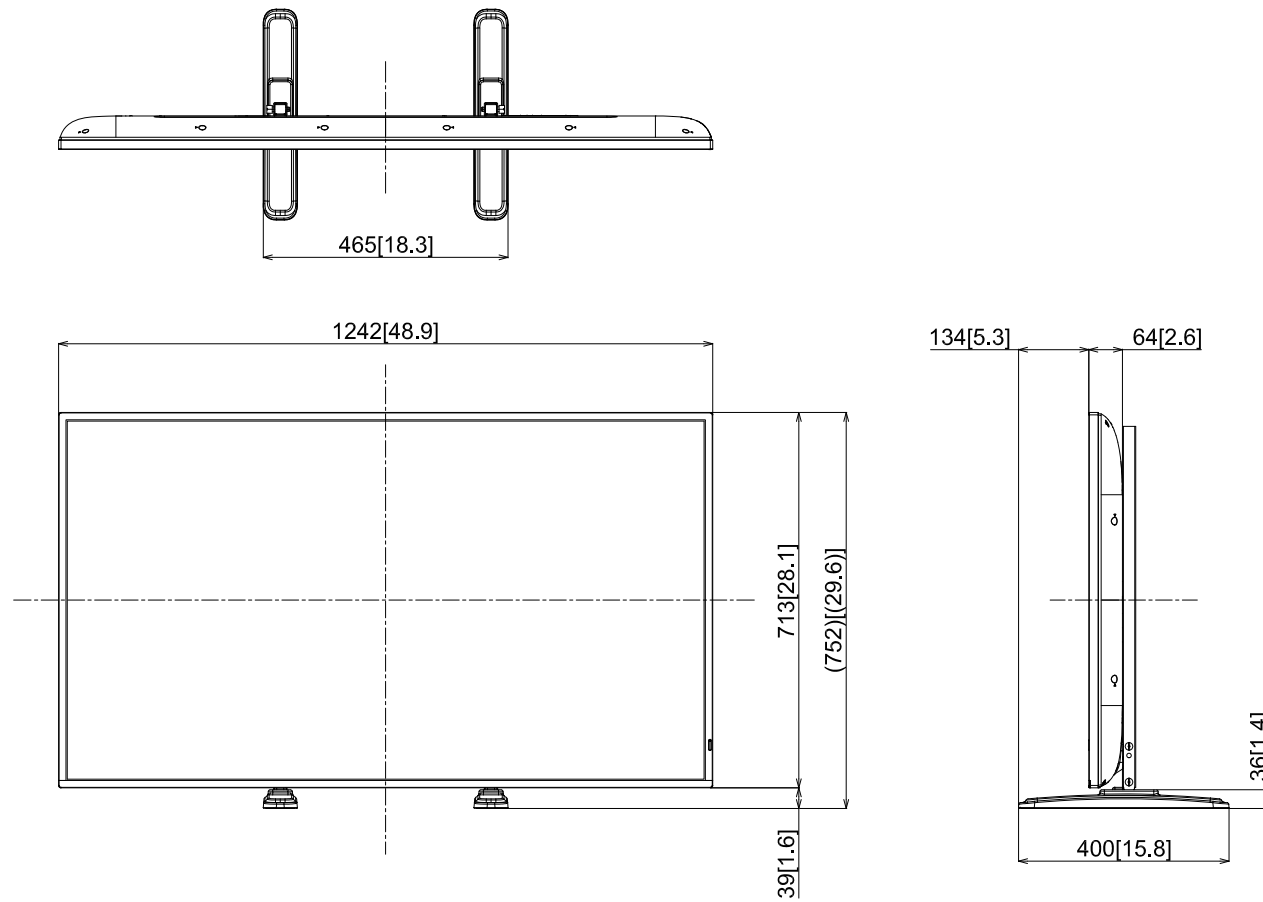

55-inch Class 4K UHD LCD TV with Pedestal Stand

TH-55CQ2 + TY-ST55PE9

15-March-2022

Unit : mm [inches]

Design and specification subject to change without notice.