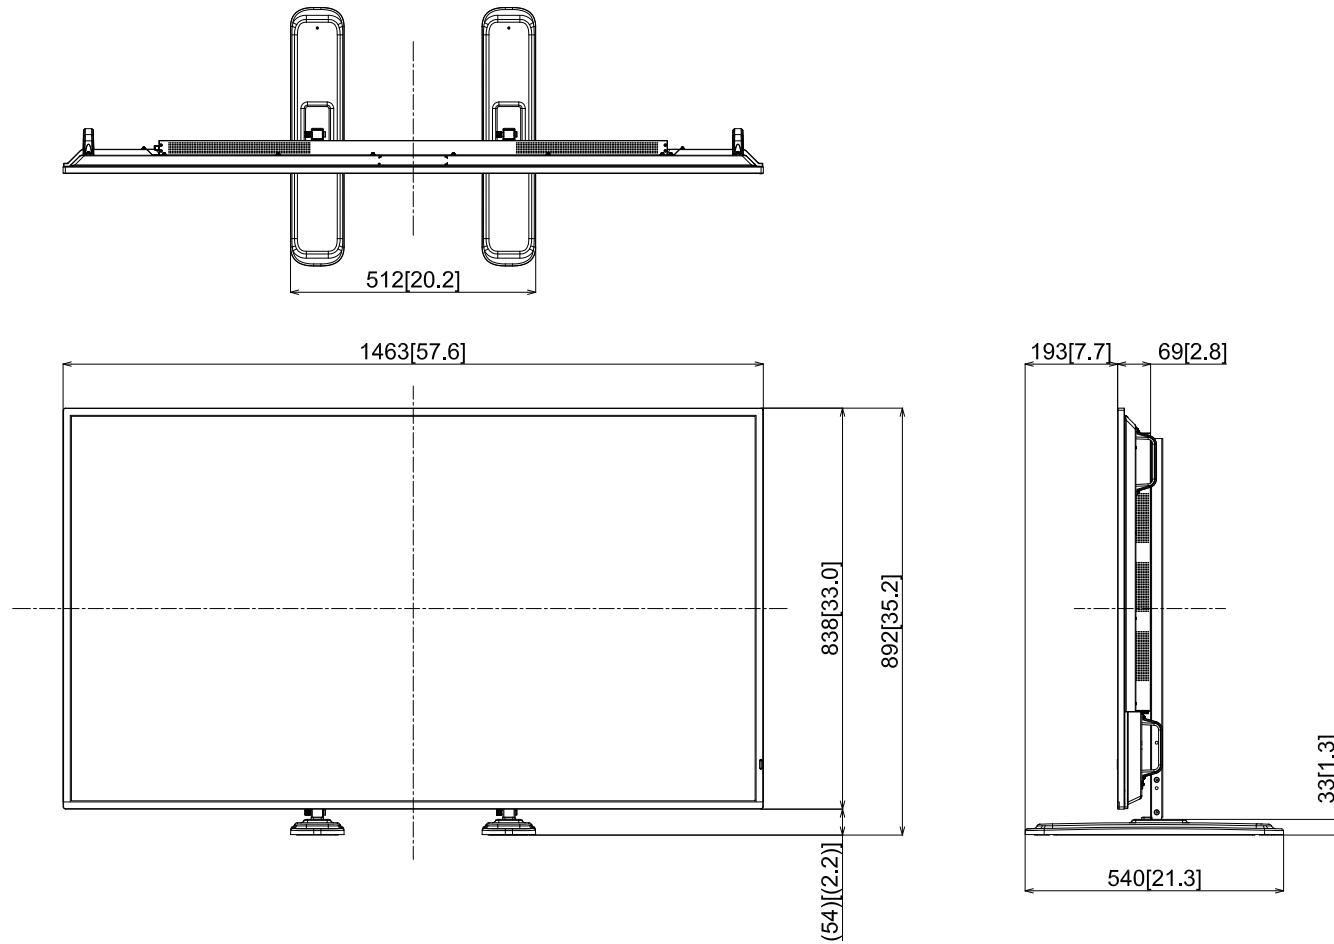

65-inch Class 4K UHD LCD TV with Pedestal Stand

15-March-2022

Unit : mm [inches]

TH-65CQ2 + TY-ST75PE9

Design and specification subject to change without notice.