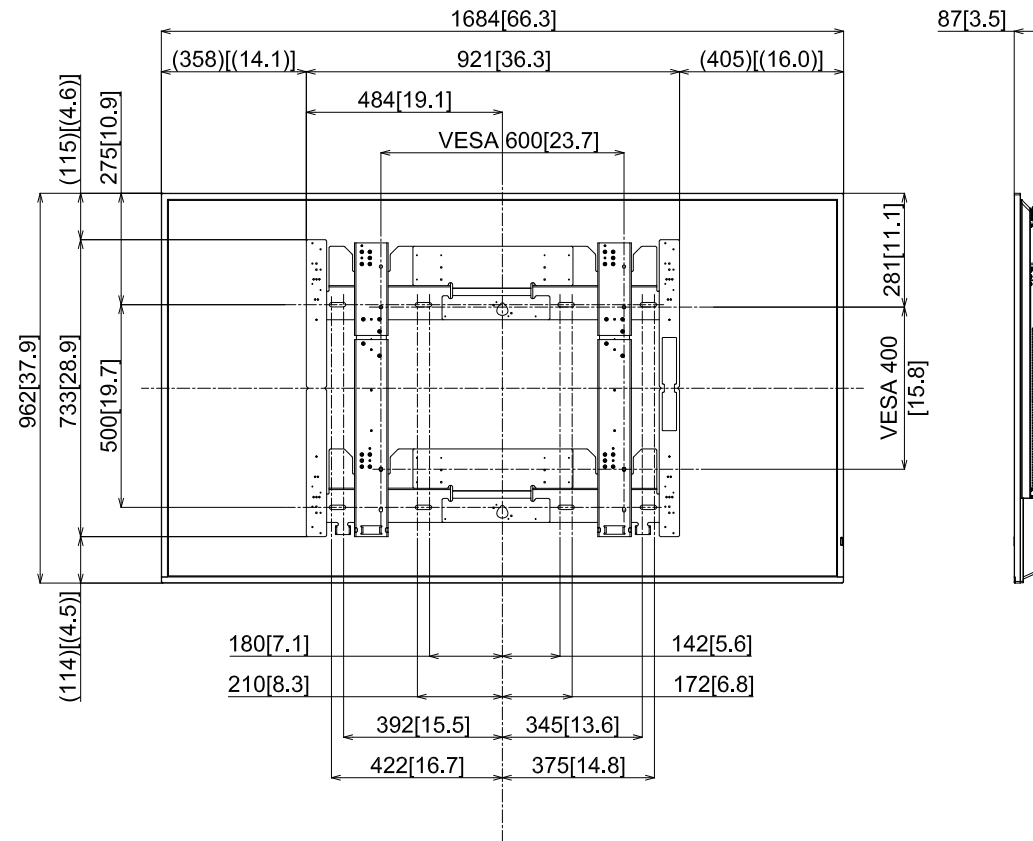

75-inch Class 4K UHD LCD TV with Wall mounting Bracket

15-March-2022

Unit : mm [inches]

TH-75CQ2 + TY-WK98PV1 (VESA 600 × 400)

Design and specification subject to change without notice.