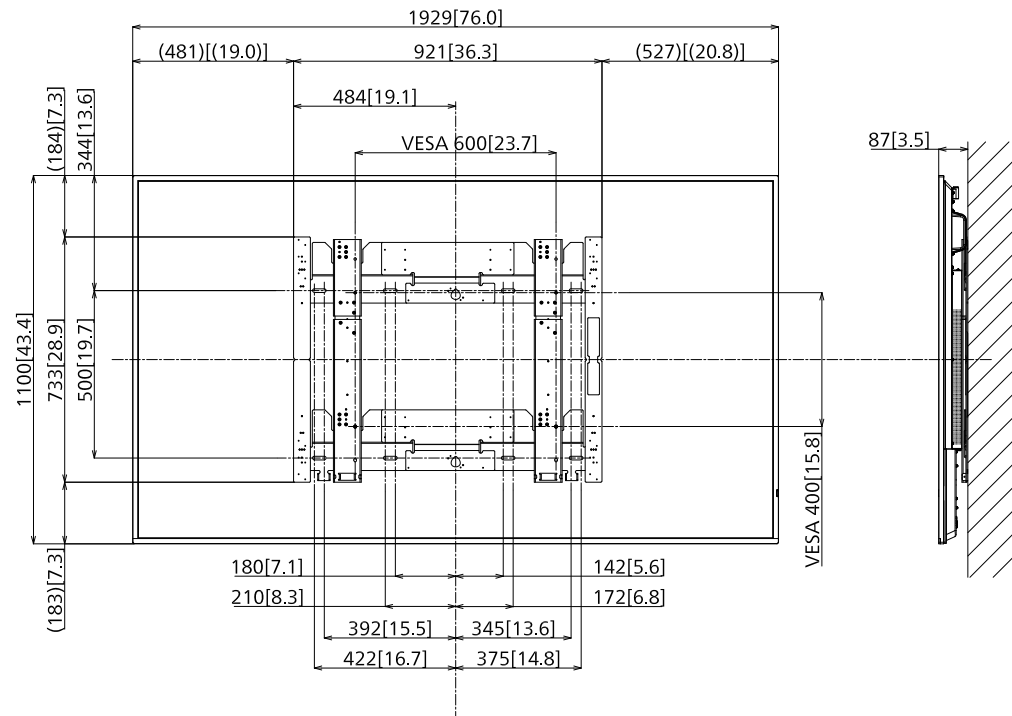

86-inch Class 4K UHD LCD Display with Wall mounting Bracket

1-Apr-2022
Unit : mm [inches]

TH-86EQ2 + TY-WK98PV1 (VESA 600 × 400 / 400 × 600)

Horizontal

Vertical

Design and specification subject to change without notice.