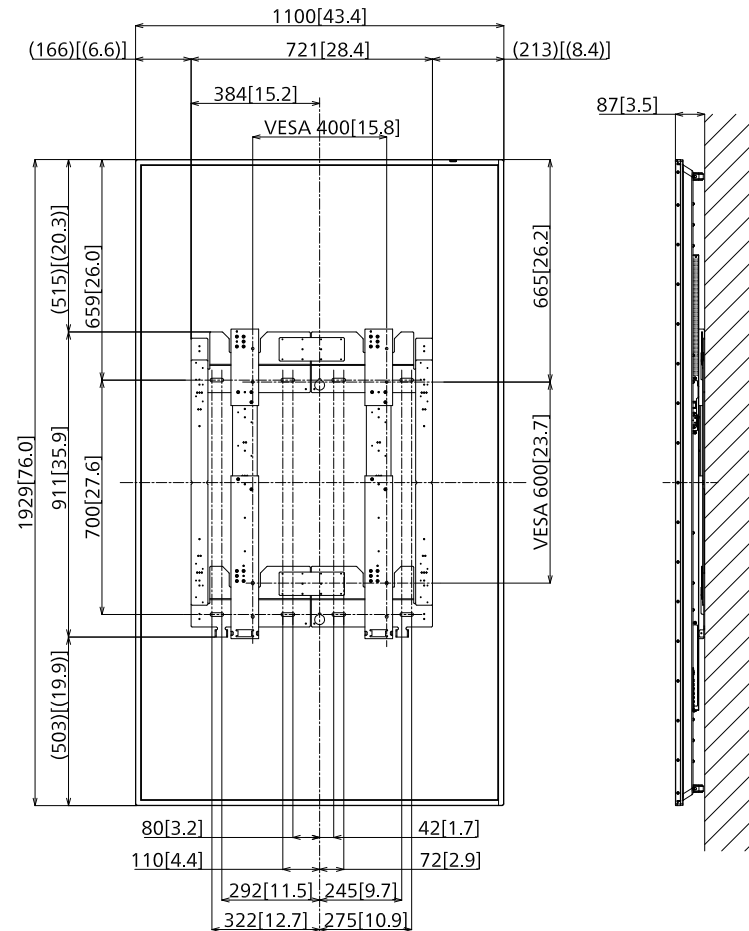

86-inch Class 4K UHD LCD Display with Wall mounting Bracket

1-Apr-2022
Unit : mm [inches]

TH-86EQ2 + TY-WK98PV1 (VESA 600 × 400 / 400 × 600)

Horizontal

Vertical

Design and specification subject to change without notice.