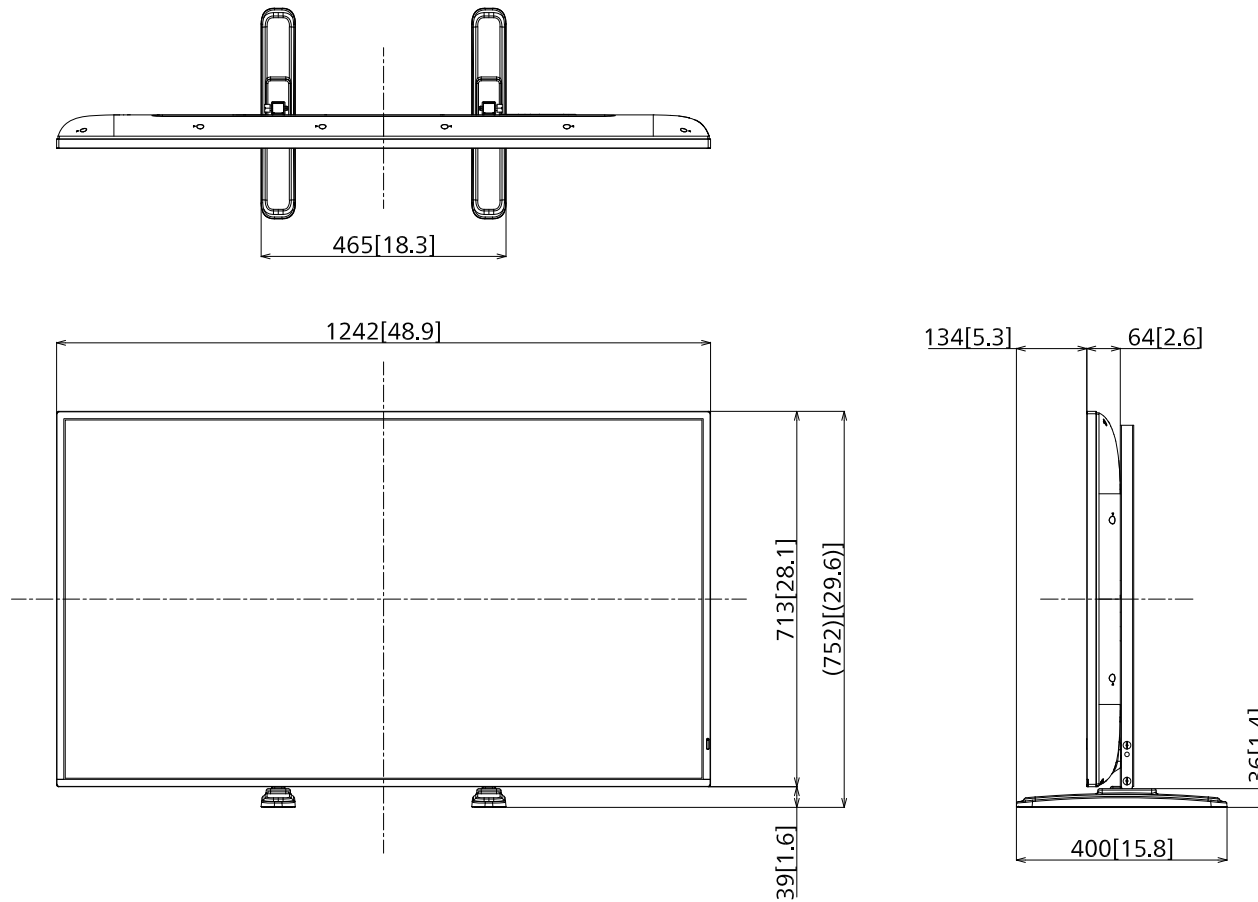

55-inch Class 4K UHD LCD Display with Pedestal Stand TH-55EQ2 + TY-ST55PE9

1-Apr-2022
Unit : mm [inches]

Design and specification subject to change without notice.