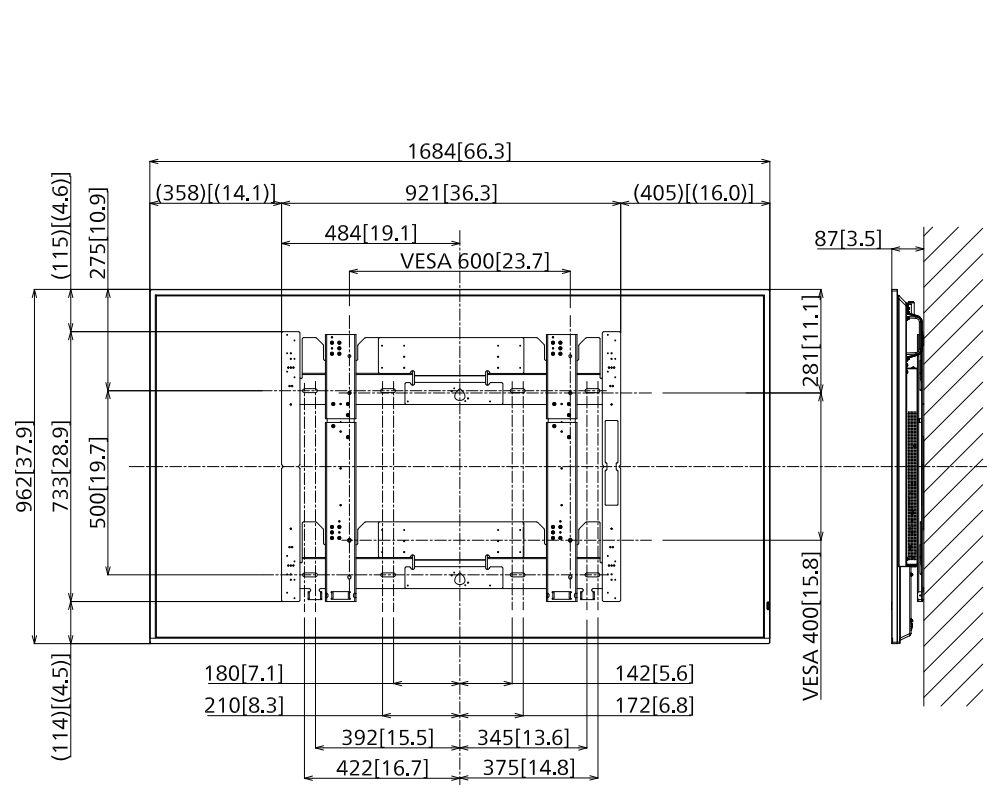

75-inch Class 4K UHD LCD Display with Wall mounting Bracket

1-Apr-2022
Unit : mm [inches]

TH-75EQ2 + TY-WK98PV1(VESA 600 × 400 / 400 × 600)

Horizontal

Vertical

Design and specification subject to change without notice.