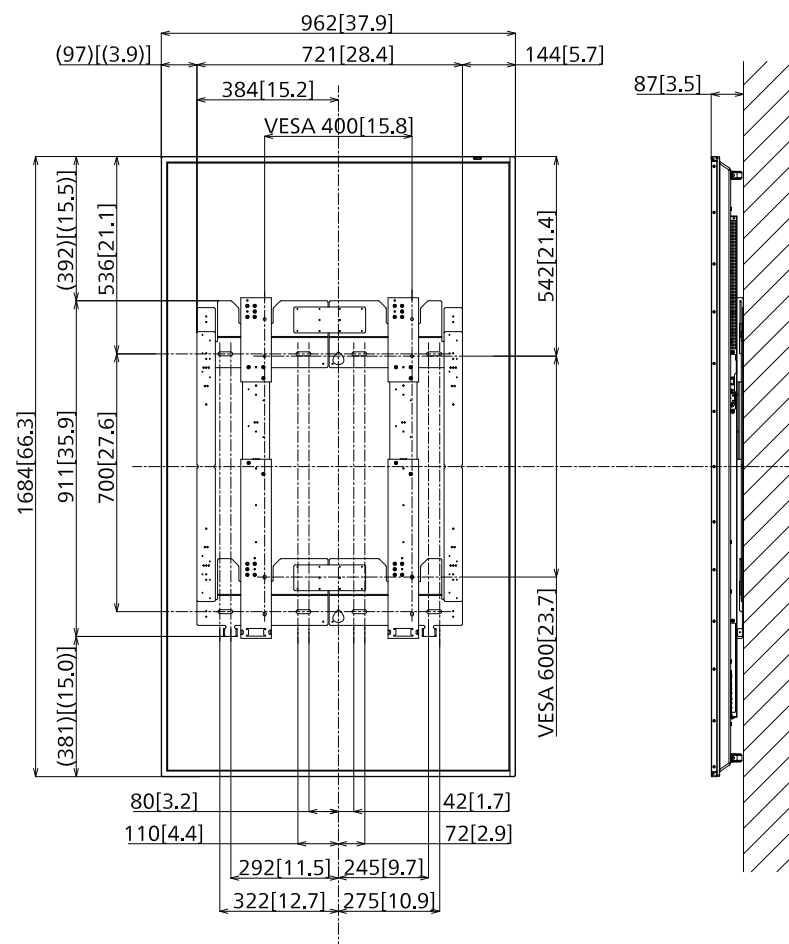

75-inch Class 4K UHD LCD Display with Wall mounting Bracket

1-Apr-2022
Unit : mm [inches]

TH-75EQ2 + TY-WK98PV1(VESA 600 × 400 / 400 × 600)

Horizontal

Vertical

Design and specification subject to change without notice.