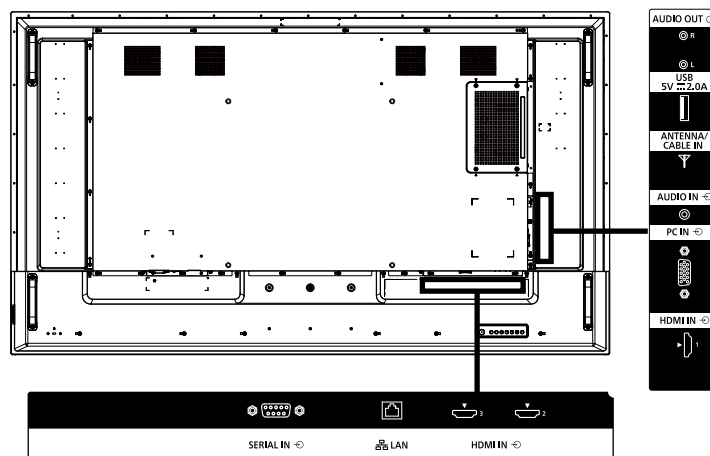

CONNECTION TERMINAL

¹ Specifications and appearance are subject to change without notice.