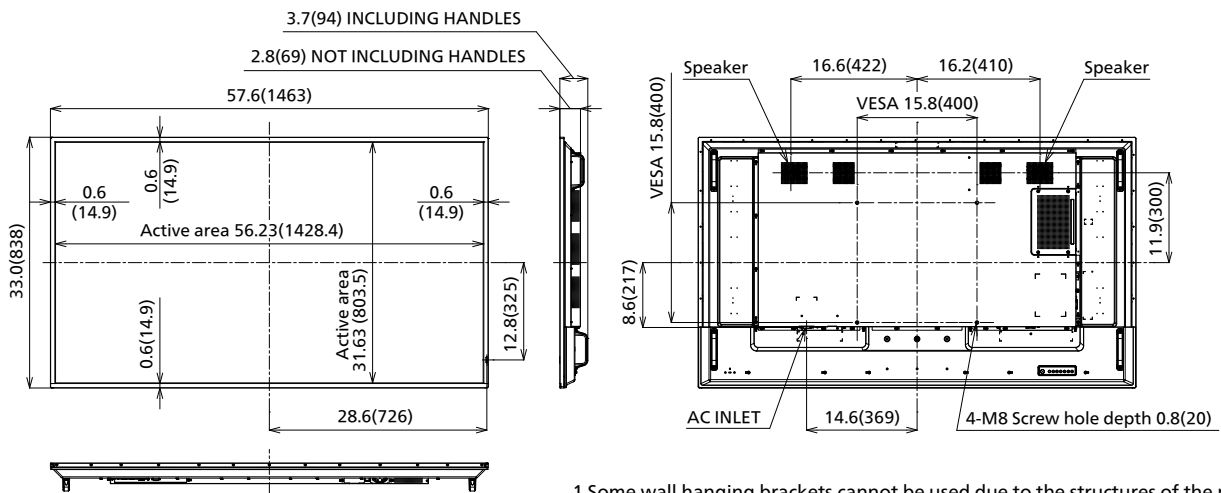

¹ When operated directly in front of receptor.

INCLUDED ACCESSORIES

- Remote Control - Batteries (AAA size) x 2
- AC cord (approx. 78.7" (approx. 2 m)) - Clamper x 2
- Operating Instruction Book

OPTIONAL ACCESSORIES

Pedestal	TY-ST75PE9
Wall hanging bracket	TY-WK98PV1

DIMENSIONS

Cautions: This drawing is not a scale
Units : inches (mm)

¹ Some wall hanging brackets cannot be used due to the structures of the product. Check the product drawing before using.