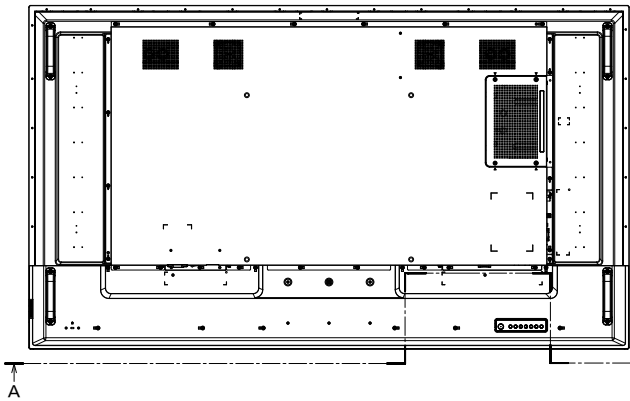

● Drawing of terminals

View from back