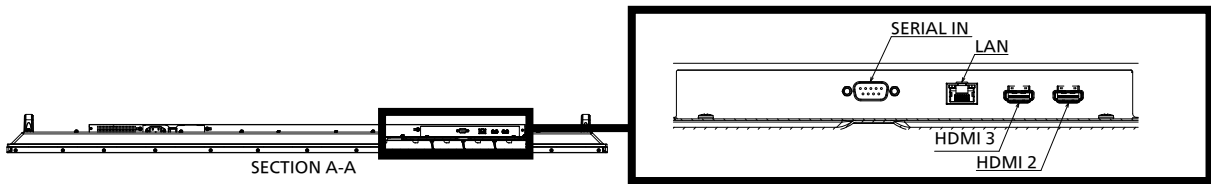

● Drawing of terminals

View from back

Magnified figure of terminal a

Sectional view of terminal a
(HDMI 2 / HDMI 3 / LAN / SERIAL IN)

Terminal a
65CQ2U Terminal (Bottom)

	HDMI	LAN	SERIAL IN
A	0.46 (11.7)	0.51 (13.2)	0.57 (14.5)
B	0.55 (14.0)	0.49 (12.5)	0.44 (11.2)
C	-	-	0.21 (5.2)
D	1.18 (30.1)		
E	2.73 (69.5)		
F	3.19 (81.2)		