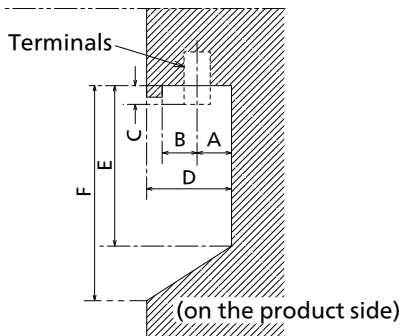

● Drawing of terminals

View from back

Magnified figure of terminal a

Sectional view of terminal a
(HDMI 2 / HDMI 3 / LAN / SERIAL IN)

Terminal a
65CQ2U Terminal (Bottom)

	HDMI	LAN	SERIAL IN
A	0.46 (11.7)	0.51 (13.2)	0.57 (14.5)
B	0.55 (14.0)	0.49 (12.5)	0.44 (11.2)
C	-	-	0.21 (5.2)
D	1.18 (30.1)		
E	2.73 (69.5)		
F	3.19 (81.2)		

Units : inches (mm)

Sectional view of terminal b
(AUDIO OUT R / AUDIO OUT L / USB /
ANTENNA / CABLE IN / AUDIO IN / PC IN / HDMI 1)

Terminal b
65CQ2U Terminal (Side)

Units : inches (mm)

	AUDIO OUT	USB	ANTENNA/ CABLE IN	AUDIO IN	PC IN	HDMI
A	0.67 (17.2)	0.54 (13.8)	0.69 (17.6)	0.70 (17.8)	0.68 (17.5)	0.57 (14.7)
B	0.42 (10.8)	0.43 (11.1)	0.40 (10.4)	0.40 (10.2)	0.41 (10.5)	0.51 (13.2)
C	0.34 (8.5)	-	0.44 (11.1)	0.11 (2.7)	0.21 (5.1)	-
D	1.30 (33.1)					