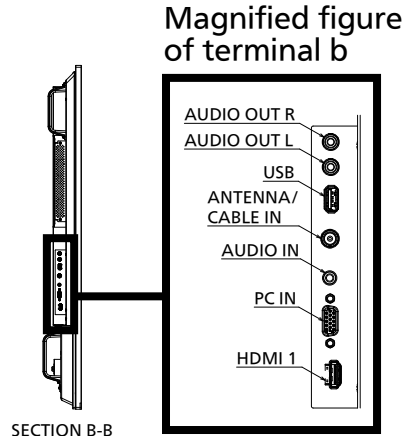

● Drawing of terminals

View from back