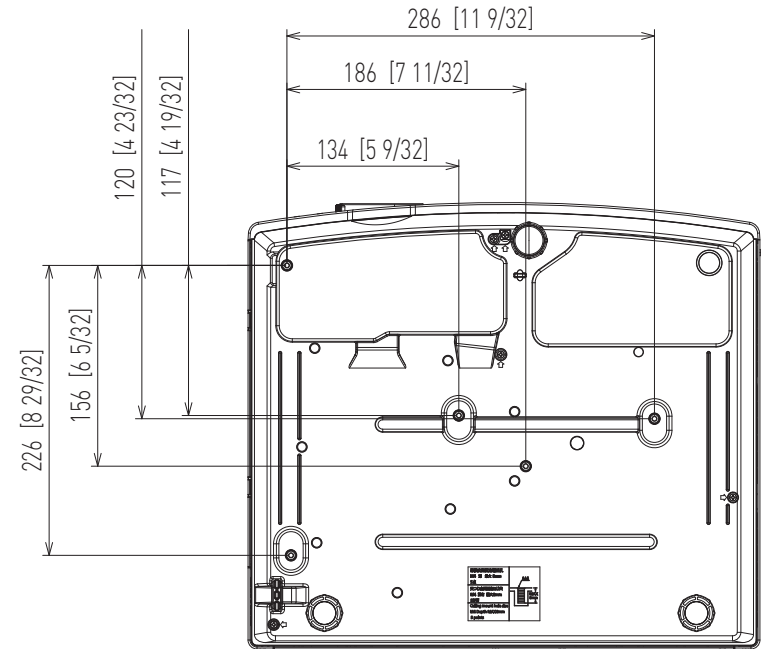

Panasonic Projector

PT-VMZ51S/VMZ41

mm [inches]

Design and specifications subject to change without notice.

Jan 2022_01