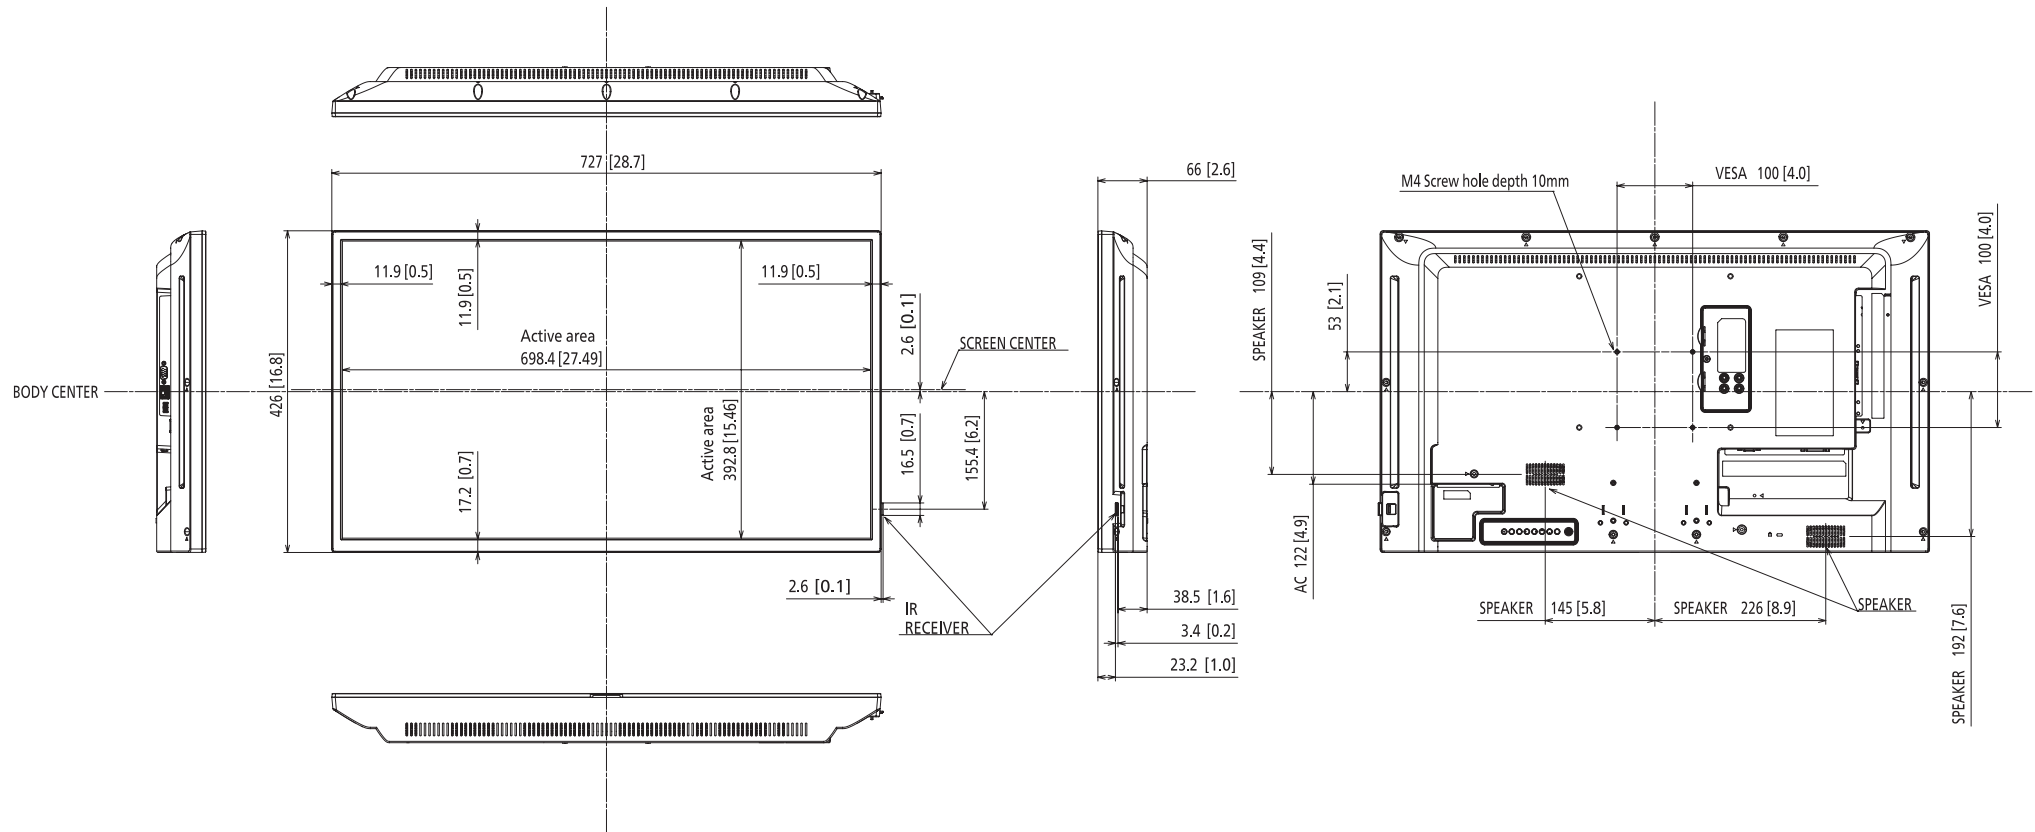

# 32-inch Class FULL HD LCD Display

## TH-32EF2

01-Apr-2022  
Unit : mm [inches]

Design and specification subject to change without notice.