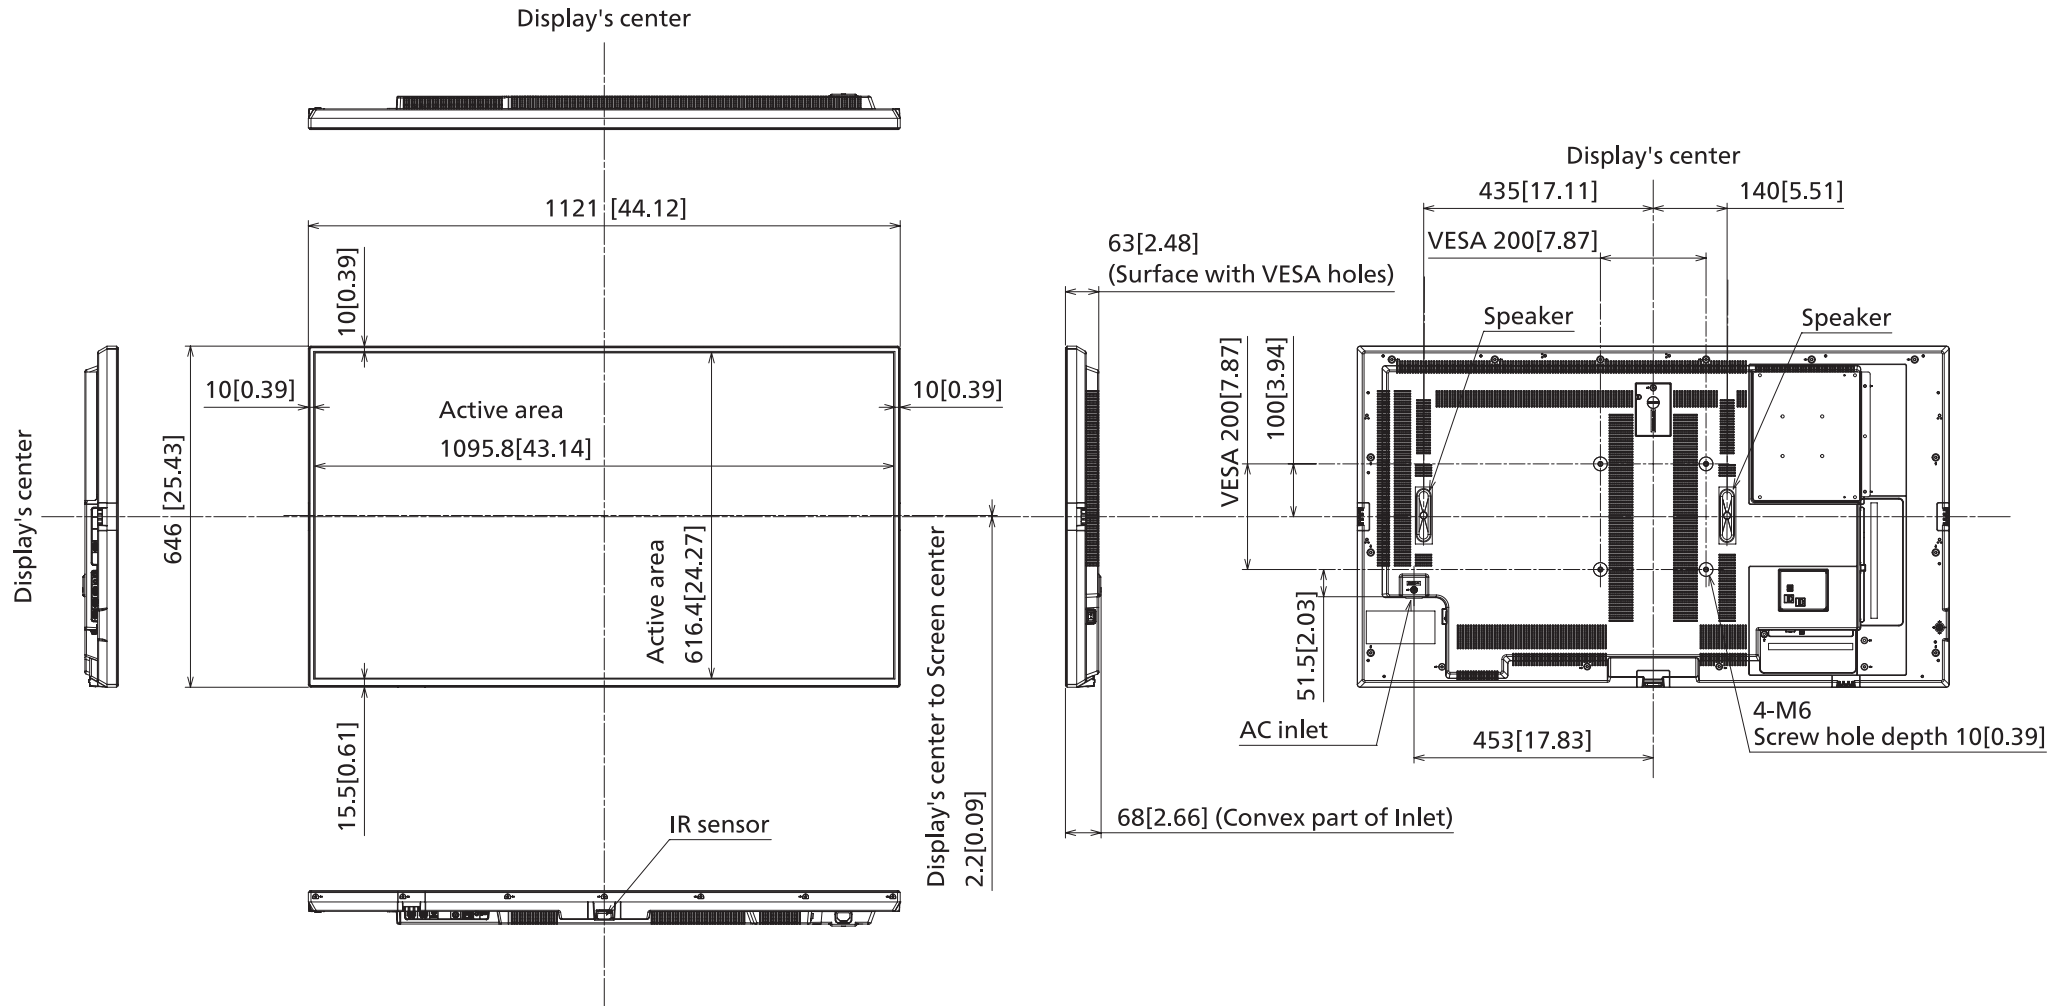

50-inch Class 4K UHD LCD Display

TH-50CQE2

14-Feb-2023
Unit : mm [inches]

Design and specification subject to change without notice.