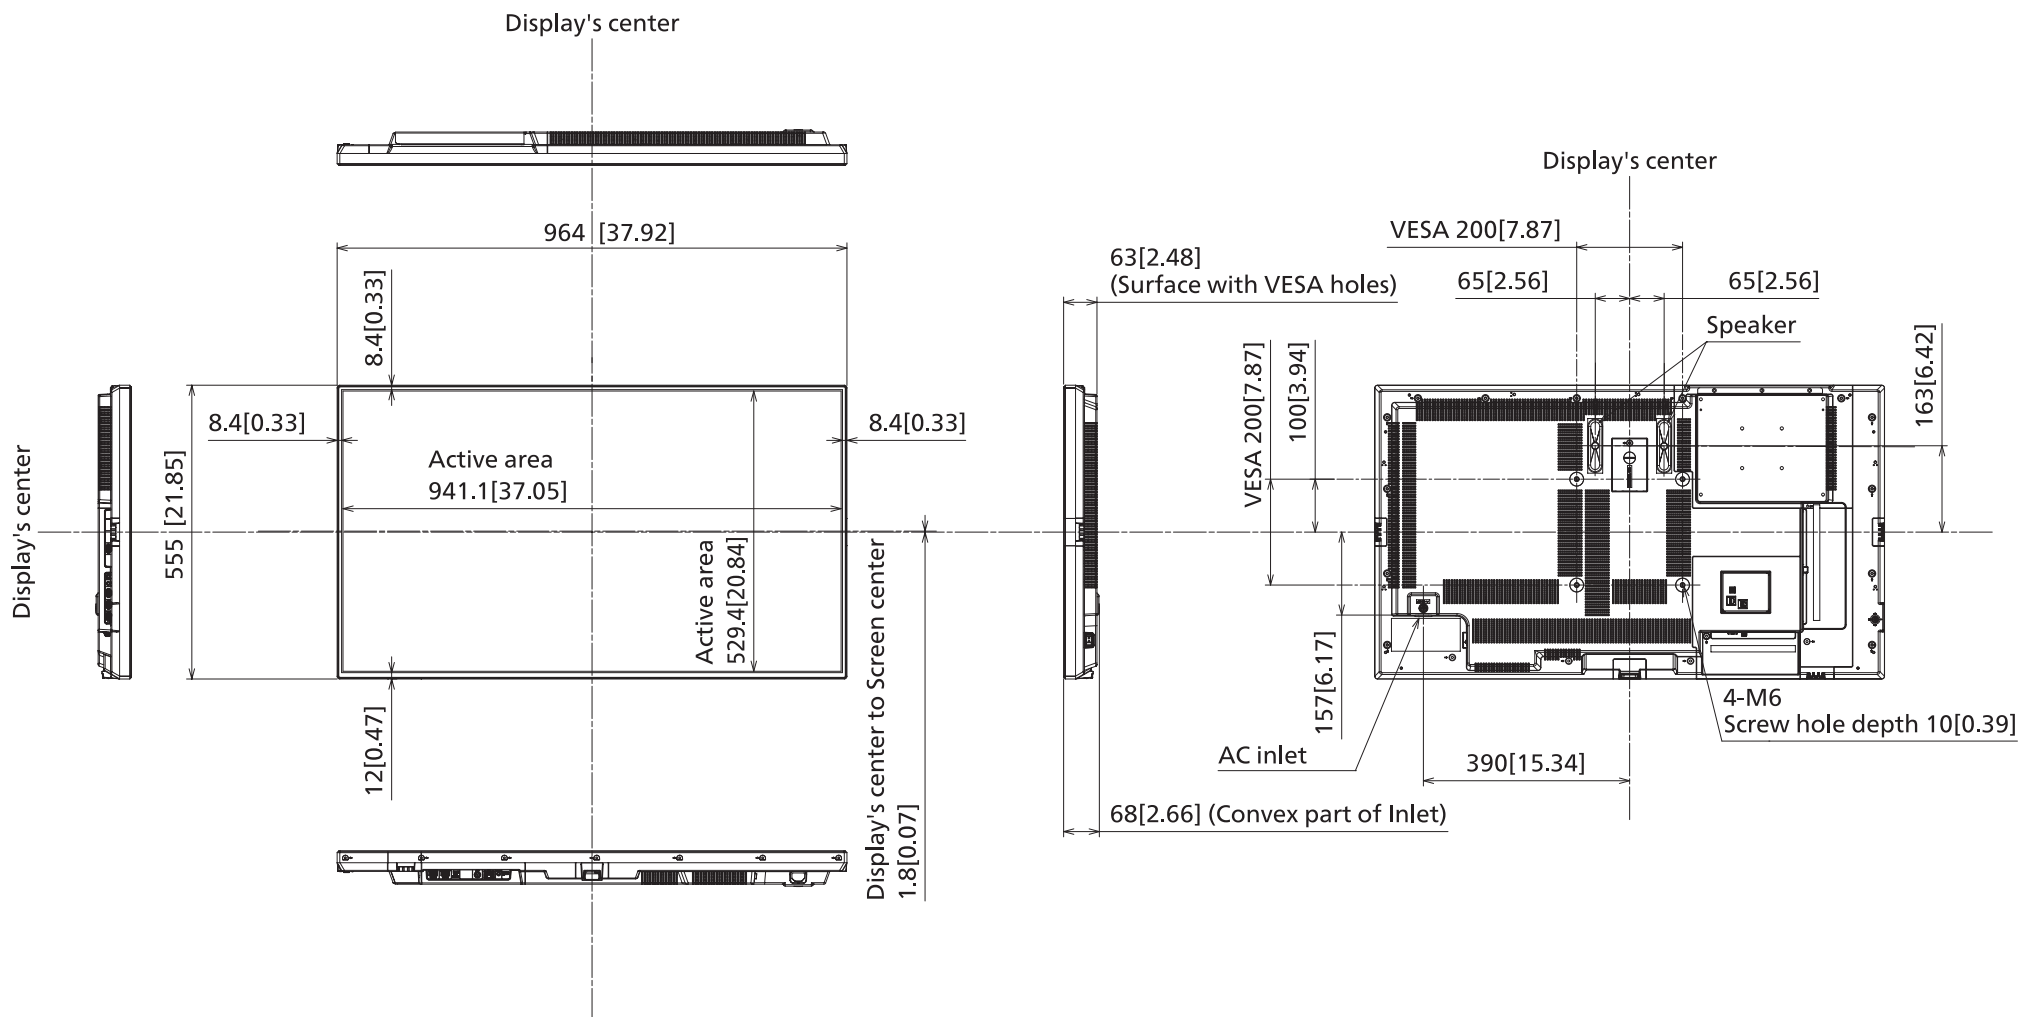

43-inch Class 4K UHD LCD Display

TH-43CQE2

06-Apr-2023
Unit : mm [inches]

Design and specification subject to change without notice.