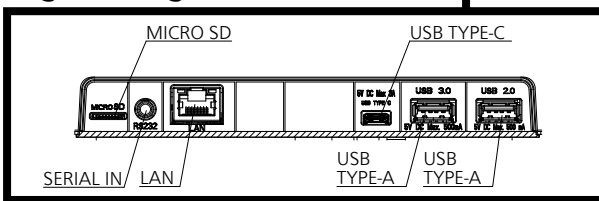

For signals without ○ in the Plug and Play-supported signal column, resolutions may not be selected on the PC side even if this unit supports those signals.

Note

- An auto detected signal format may be differently displayed from the actual input signal.
- [i] shown after the number of dots of resolution means the interlace signal.

● Drawing of terminals

View from back

Magnified figure of terminal b

Magnified figure of terminal a

Sectional view of terminal a
(MICRO SD / SERIAL IN / LAN / USB TYPE-C /
USB TYPE-A / USB TYPE-A)

Terminal a
55SQE2W Terminal (Bottom)

Units : mm (inches)

	MICRO SD	SERIAL	LAN	USB TYPE-C	USB TYPE-A
A	5.1 (0.2)	7.7 (0.3)	9.3 (0.36)	4.8 (0.18)	7.3 (0.28)
B	-	0.7 (0.02)	5.1 (0.2)	-	-
C	27.0 (1.06)				

Sectional view of terminal b
(HDMI OUT / HDMI 1 / DisplayPort INPUT /
AUDIO OUT / IR IN / HDMI 4 / HDMI 3 / HDMI 2)