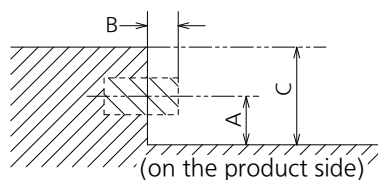

● Drawing of terminals

View from back

Magnified figure of terminal b

Magnified figure of terminal a

Sectional view of terminal a
(MICRO SD / SERIAL IN / LAN / USB TYPE-C /
USB TYPE-A / USB TYPE-A)

Terminal a
55SQE2W Terminal (Bottom)

Units : mm (inches)

	MICRO SD	SERIAL	LAN	USB TYPE-C	USB TYPE-A
A	5.1 (0.2)	7.7 (0.3)	9.3 (0.36)	4.8 (0.18)	7.3 (0.28)
B	-	0.7 (0.02)	5.1 (0.2)	-	-
C	27.0 (1.06)				

Sectional view of terminal b
(HDMI OUT / HDMI 1 / DisplayPort INPUT /
AUDIO OUT / IR IN / HDMI 4 / HDMI 3 / HDMI 2)