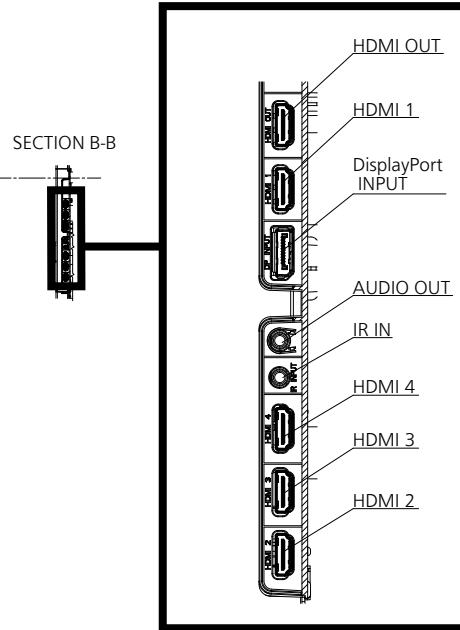

INCLUDED ACCESSORIES

- Remote Control - Batteries (AA Size) x 2
- AC cord x 3 (USA/EU/UK/AUS) (approx. 2 m (78.7"))
- IR sensor x 1 (cable length approx. 1480 mm (4.85 ft))
- IR Sensor Holder x 1 (Screw x 2)
- RS232C cable x 1 (Approx. 1 m (3.28 ft)) - Clamper x 3
- VESA spacers x 4 (Spacer : H 22 mm (0.87"), Φ 25 mm (0.99"), Screw : M6 42 mm (1.65"))
- (Spacers H 22 mm (0.87") Φ 25 mm (0.99"))

For signals without ○ in the Plug and Play-supported signal column, resolutions may not be selected on the PC side even if this unit supports those signals.

Note

- An auto detected signal format may be differently displayed from the actual input signal.
- [i] shown after the number of dots of resolution means the interlace signal.

● Drawing of terminals

View from back

Magnified figure of terminal b

Magnified figure of terminal a

Sectional view of terminal a
(MICRO SD / SERIAL IN / LAN / USB TYPE-C /
USB TYPE-A / USB TYPE-A)

Terminal a
55SQE2W Terminal (Bottom)

Units : mm (inches)

	MICRO SD	SERIAL	LAN	USB TYPE-C	USB TYPE-A
A	5.1 (0.2)	7.7 (0.3)	9.3 (0.36)	4.8 (0.18)	7.3 (0.28)
B	-	0.7 (0.02)	5.1 (0.2)	-	-
C	27.0 (1.06)				

Sectional view of terminal b
(HDMI OUT / HDMI 1 / DisplayPort INPUT /
AUDIO OUT / IR IN / HDMI 4 / HDMI 3 / HDMI 2)