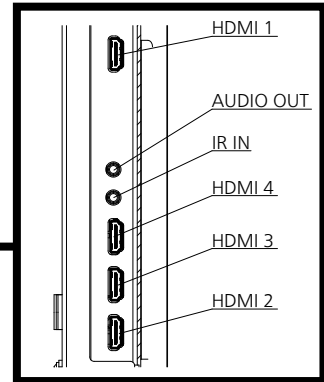

For signals without ○ in the Plug and Play-supported signal column, resolutions may not be selected on the PC side even if this unit supports those signals.

## Note

- An auto detected signal format may be differently displayed from the actual input signal.
- [ i ] shown after the number of dots of resolution means the interlace signal.

● Drawing of terminals

View from back

Magnified figure of terminal b

Magnified figure of terminal a

DETAIL D

Sectional view of terminal a  
(MICRO SD / SERIAL IN / LAN / ANTENNA IN / CABLE IN /  
USB TYPE-C / USB TYPE-A / USB TYPE-A)