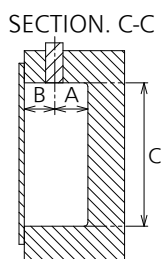

View from back

Magnified figure of terminal b

Magnified figure of terminal a

DETAIL D

Sectional view of terminal a  
(MICRO SD / SERIAL IN / LAN / ANTENNA IN / CABLE IN /  
USB TYPE-C / USB TYPE-A / USB TYPE-A)

Terminal a  
98CQE2U Terminal (Bottom)

Units : mm (inches)

	MICRO SD	SERIAL	LAN	ANTENNA / CABLE IN	USB TYPE-C	USB TYPE-A
A	7.9 (0.31)	10.9 (0.43)	12.5 (0.49)	12.5 (0.49)	8.0 (0.31)	10.5 (0.41)
B	-	1.3 (0.05)	5.7 (0.22)	10.3 (0.40)	-	-
C	34.5 (1.35)					
D	28.6 (1.12)					
E	86.5 (3.40)					

Sectional view of terminal b  
(HDMI 1 / AUDIO OUT / IR IN / HDMI 4 / HDMI 3 / HDMI 2)

Terminal b  
98CQE2U Terminal (Side)

Units : mm (inches)

	HDMI	IR / AUDIO OUT
A	9.8 (0.39)	10.9 (0.43)
B	-	1.0 (0.04)
C	34.5 (1.35)	

Sectional view of terminal c  
(USB TYPE-A)

Terminal c  
98CQE2U Terminal

Units : mm (inches)

	USB TYPE-A
A	18.5 (0.73)
B	15.0 (0.59)
C	102.0 (4.02)

1 Due to the construction of terminal, some types of connecting cable or USB memory device cannot be used.  
Be sure to use connecting cable or USB memory device after confirmation in this drawing.