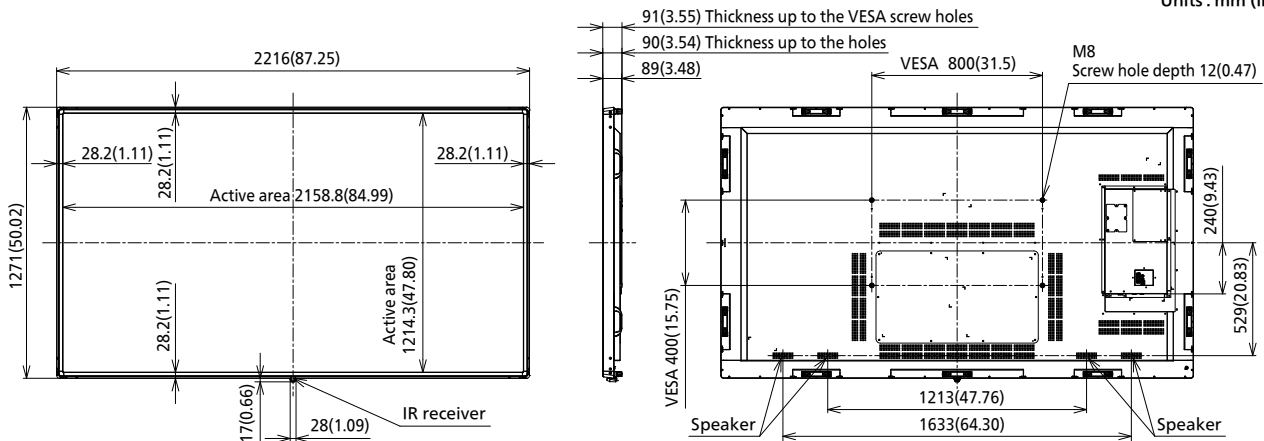

MAIN FEATURE

TV tuner (ATSC)	Yes
Input search	Yes
Multi display settings	Yes
Power Management (HDMI™)	Yes
Power save	Yes
Button Lock	Yes
Controller user level	Yes
Dynamic backlight control	Yes
Timer setting	Yes
PJLink	Yes
Image settings	Yes
USB Media Player	Yes
Memory Viewer	Yes
Built-in memory function	Yes
HDMI™ CEC	Yes
Data Cloning	Yes
Multi Monitoring & Control Software compatible	Yes
Android™ OS	Yes
HTML5 Browser	Yes
Wireless Display	Yes
Operating Time¹	24 h / day

¹ In case of running for a long time, the moving image is recommended to be displayed. If you display a still picture for an extended period, the image retention might remain on the screen. However, image retention can gradually disappear by displaying movie images.

INCLUDED ACCESSORIES

- Remote Control - Batteries (AA Size) x 2
- AC cord x 1 (approx. 2 m (6.56ft.))
- IR sensor x 1 (cable length approx. 1480 mm (4.86 ft))
- IR Sensor Holder x 1 (Screw x 3)
- Wifi Dongle x 1 - USB Extension cable x 1 (approx. 1440 mm (4.72 ft))
- RS232C cable x1 (Approx. 1 m (3.28 ft)) - Clamper x 3
- Plate for IR sensor's holder

DIMENSIONS

Cautions: This drawing is not a scale
Units : mm (inches)