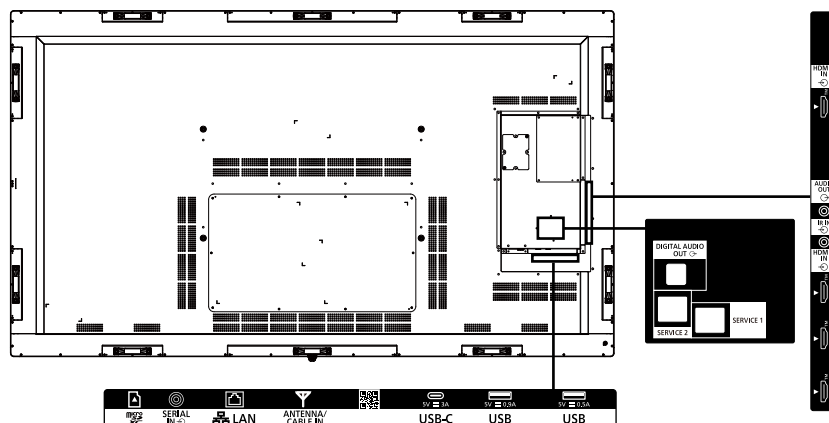

CONNECTION TERMINAL

¹ Specifications and appearance are subject to change without notice.

STANDARD (CERTIFICATIONS)

SAFETY REGULATIONS	UL 62368-1, CSA C22.2 No. 62368-1
RADIATION REGULATIONS	FCC 47 CFR Part 15 Subpart B Class A

WIRELESS LAN

Compliance standard	IEEE 802.11 a/b/g/n/ac Dual band (Wireless LAN Standard protocol)
Channel	CH 1-13, CH 36-64, CH 100-140
Communication range	Approx. 30 m (Depends on usage environment)

Bluetooth®

Supported version	Bluetooth® 5.1
Profile	HID / A2DP

REMOTE CONTROL TRANSMITTER

Power Requirements	DC 3 V (AA Size batteries x 2)
Operating distance¹	Approx. 7 m (23 ft)
Weight	Approx. 111 g (3.92 oz) including batteries
Dimensions (W x H x D)	51 x 161 x 27 mm (2.00" x 6.34" x 1.07")

¹ When operated directly in front of remote control sensor.

OPTIONAL ACCESSORIES

Early warning software	ET-SWA 100 / 105 series