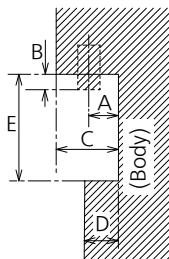

View from back

Magnified figure of terminal b

Magnified figure of terminal a

DETAIL D

Sectional view of terminal a  
(MICRO SD / SERIAL IN / LAN / ANTENNA IN / CABLE IN /  
USB TYPE-C / USB TYPE-A / USB TYPE-A)

Terminal a  
98CQE2U Terminal (Bottom)

Units : mm (inches)

	MICRO SD	SERIAL	LAN	ANTENNA / CABLE IN	USB TYPE-C	USB TYPE-A
A	7.9 (0.31)	10.9 (0.43)	12.5 (0.49)	12.5 (0.49)	8.0 (0.31)	10.5 (0.41)
B	-	1.3 (0.05)	5.7 (0.22)	10.3 (0.40)	-	-
C	34.5 (1.35)					
D	28.6 (1.12)					
E	86.5 (3.40)					