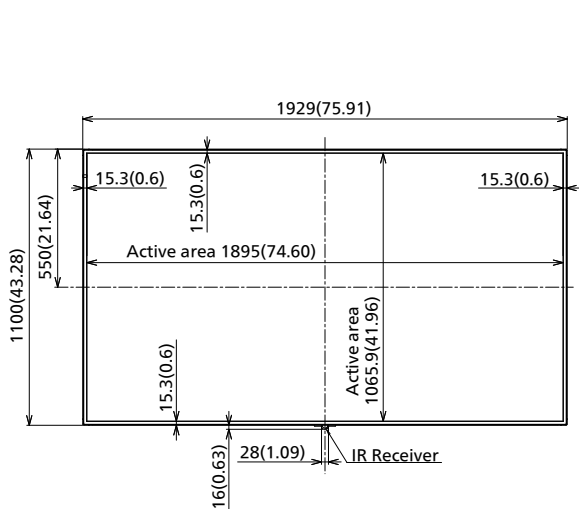

MAIN FEATURE

TV tuner (ATSC)	Yes
Input search	Yes
Multi display settings	Yes
Power Management (HDMI™)	Yes
Power save	Yes
Button Lock	Yes
Controller user level	Yes
Dynamic backlight control	Yes
Timer setting	Yes
PJLink	Yes
Image settings	Yes
USB Media Player	Yes
Memory Viewer	Yes
Built-in memory function	Yes
HDMI™ CEC	Yes
Data Cloning	Yes
Multi Monitoring & Control Software compatible	Yes
Android™ OS	Yes
HTML5 Browser	Yes
Wireless Display	Yes
Operating Time¹	16 h / day

¹ In case of running for a long time, the moving image is recommended to be displayed. If you display a still picture for an extended period, the image retention might remain on the screen. However, image retention can gradually disappear by displaying movie images.

INCLUDED ACCESSORIES

- Remote Control - Batteries (AA Size) x 2
- AC cord x 1 (approx. 2 m (6.56ft.))
- IR sensor x 1 (cable length approx. 1480 mm (4.86 ft))
- IR Sensor Holder x 1 (Screw x 3)
- Wifi Dongle x 1 - USB Extension cable x 1 (approx. 1440 mm (4.72 ft))
- RS232C cable x1 (Approx. 1 m (3.28 ft)) - Clamper x 3
- Plate for IR sensor's holder

DIMENSIONS

Cautions: This drawing is not a scale
Units : mm (inches)