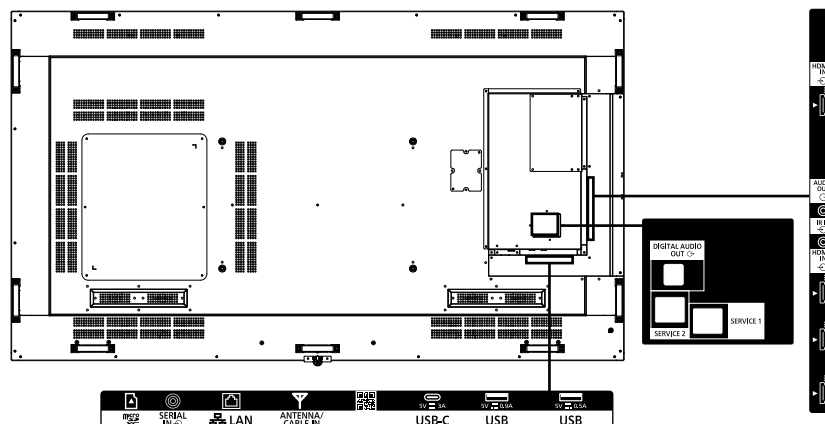

CONNECTION TERMINAL

1 Specifications and appearance are subject to change without notice.

STANDARD (CERTIFICATIONS)

SAFETY REGULATIONS	UL 62368-1, CSA C22.2 No. 62368-1
RADIATION REGULATIONS	FCC 47 CFR Part 15 Subpart B Class B, ICES-003

WIRELESS LAN

Compliance standard	IEEE 802.11 a/b/g/n/ac Dual band (Wireless LAN Standard protocol)
Channel	CH 1-13, CH 36-64, CH 100-140
Communication range	Approx. 30 m (Depends on usage environment)

Bluetooth®

Supported version	Bluetooth® 5.1
Profile	HID / A2DP

REMOTE CONTROL TRANSMITTER

Power Requirements	DC 3 V (AA Size batteries x 2)
Operating distance¹	Approx. 7 m (23ft)
Weight	Approx. 111g (3.92oz) including batteries
Dimensions (W x H x D)	51 x 161 x 27 mm (2.00" x 6.34" x 1.07")

¹ When operated directly in front of remote control sensor.

OPTIONAL ACCESSORIES

Early warning software	ET-SWA 100 / 105 series