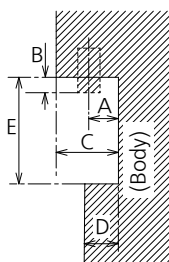

View from back

Magnified figure of terminal b

Magnified figure of terminal a

Sectional view of terminal a

(MICRO SD / SERIAL IN / LAN / ANTENNA IN / CABLE IN / USB TYPE-C / USB TYPE-A / USB TYPE-A)

Terminal a  
86CQE2U Terminal (Bottom)

Units : mm (inches)

	MICRO SD	SERIAL	LAN	ANTENNA / CABLE IN	USB TYPE-C	USB TYPE-A
A	7.7 (0.3)	11.0 (0.43)	12.3 (0.48)	12.5 (0.49)	7.8 (0.31)	10.3 (0.40)
B	-	1.3 (0.05)	5.7 (0.22)	10.3 (0.40)	-	-
C	34.3 (1.35)					
D	12.0 (0.47)					
E	85.5 (3.37)					