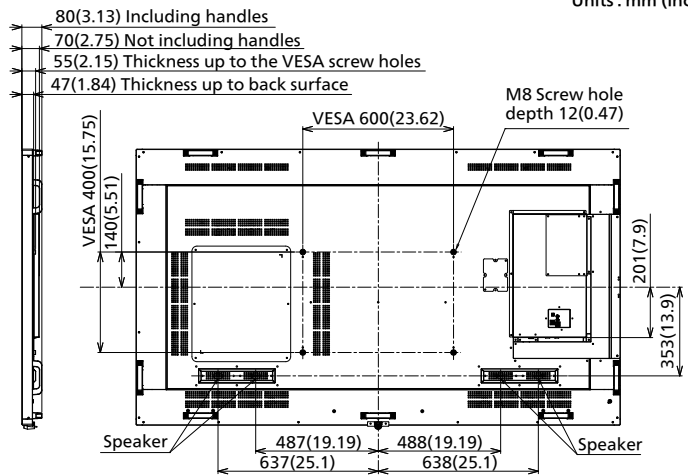

MAIN FEATURE

TV tuner (ATSC)	Yes
Input search	Yes
Multi display settings	Yes
Power Management (HDMI™)	Yes
Power save	Yes
Button Lock	Yes
Controller user level	Yes
Dynamic backlight control	Yes
Timer setting	Yes
PJLink	Yes
Image settings	Yes
USB Media Player	Yes
Memory Viewer	Yes
Built-in memory function	Yes
HDMI™ CEC	Yes
Data Cloning	Yes
Multi Monitoring & Control Software compatible	Yes
Android™ OS	Yes
HTML5 Browser	Yes
Wireless Display	Yes
Operating Time¹	16 h / day

¹ In case of running for a long time, the moving image is recommended to be displayed. If you display a still picture for an extended period, the image retention might remain on the screen. However, image retention can gradually disappear by displaying movie images.

INCLUDED ACCESSORIES

- Remote Control - Batteries (AA Size) x 2
- AC cord x 1 (approx. 2 m (6.56ft.))
- IR sensor x 1 (cable length approx. 1480 mm (4.86 ft))
- IR Sensor Holder x 1 (Screw x 3)
- Wifi Dongle x 1 - USB Extension cable x 1 (approx. 1440 mm (4.72 ft))
- RS232C cable x1 (Approx. 1 m (3.28 ft)) - Clamper x 3
- Plate for IR sensor's holder

DIMENSIONS

Cautions: This drawing is not a scale
Units : mm (inches)