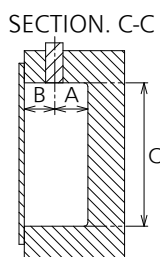

Units : mm (inches)

	MICRO SD	SERIAL	LAN	ANTENNA / CABLE IN	USB TYPE-C	USB TYPE-A
A	7.7 (0.3)	11.0 (0.43)	12.3 (0.48)	12.5 (0.49)	7.8 (0.31)	10.3 (0.40)
B	-	1.3 (0.05)	5.7 (0.22)	10.3 (0.40)	-	-
C	34.3 (1.35)					
D	12.0 (0.47)					
E	85.5 (3.37)					

Sectional view of terminal b

(HDMI 1 / AUDIO OUT / IR IN / HDMI 4 / HDMI 3 / HDMI 2)

Terminal b  
86CQE2U Terminal (Side)

Units : mm (inches)

	HDMI	IR / AUDIO OUT
A	9.6 (0.38)	10.8 (0.42)
B	-	0.8 (0.03)
C	34.3 (1.35)	
D	7.9 (0.31)	
E	92.6 (3.65)	

Sectional view of terminal c

(USB TYPE-A)

Terminal c  
86CQE2U Terminal

Units : mm (inches)

	USB TYPE-A
A	9.5 (0.38)
B	9.5 (0.38)
C	102.0 (4.02)

1 Due to the construction of terminal, some types of connecting cable or USB memory device cannot be used. Be sure to use connecting cable or USB memory device after confirmation in this drawing.