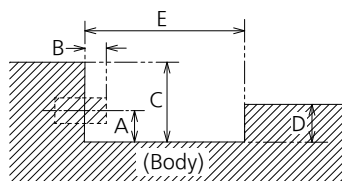

Units : mm (inches)

	MICRO SD	SERIAL	LAN	ANTENNA / CABLE IN	USB TYPE-C	USB TYPE-A
A	7.7 (0.3)	11.0 (0.43)	12.3 (0.48)	12.5 (0.49)	7.8 (0.31)	10.3 (0.40)
B	-	1.3 (0.05)	5.7 (0.22)	10.3 (0.40)	-	-
C	34.3 (1.35)					
D	12.0 (0.47)					
E	85.5 (3.37)					

(HDMI 1 / AUDIO OUT / IR IN / HDMI 4 / HDMI 3 / HDMI 2)

Terminal b
86CQE2U Terminal (Side)

Units : mm (inches)

	HDMI	IR / AUDIO OUT
A	9.6 (0.38)	10.8 (0.42)
B	-	0.8 (0.03)
C	34.3 (1.35)	
D	7.9 (0.31)	
E	92.6 (3.65)	

Sectional view of terminal c

(USB TYPE-A)