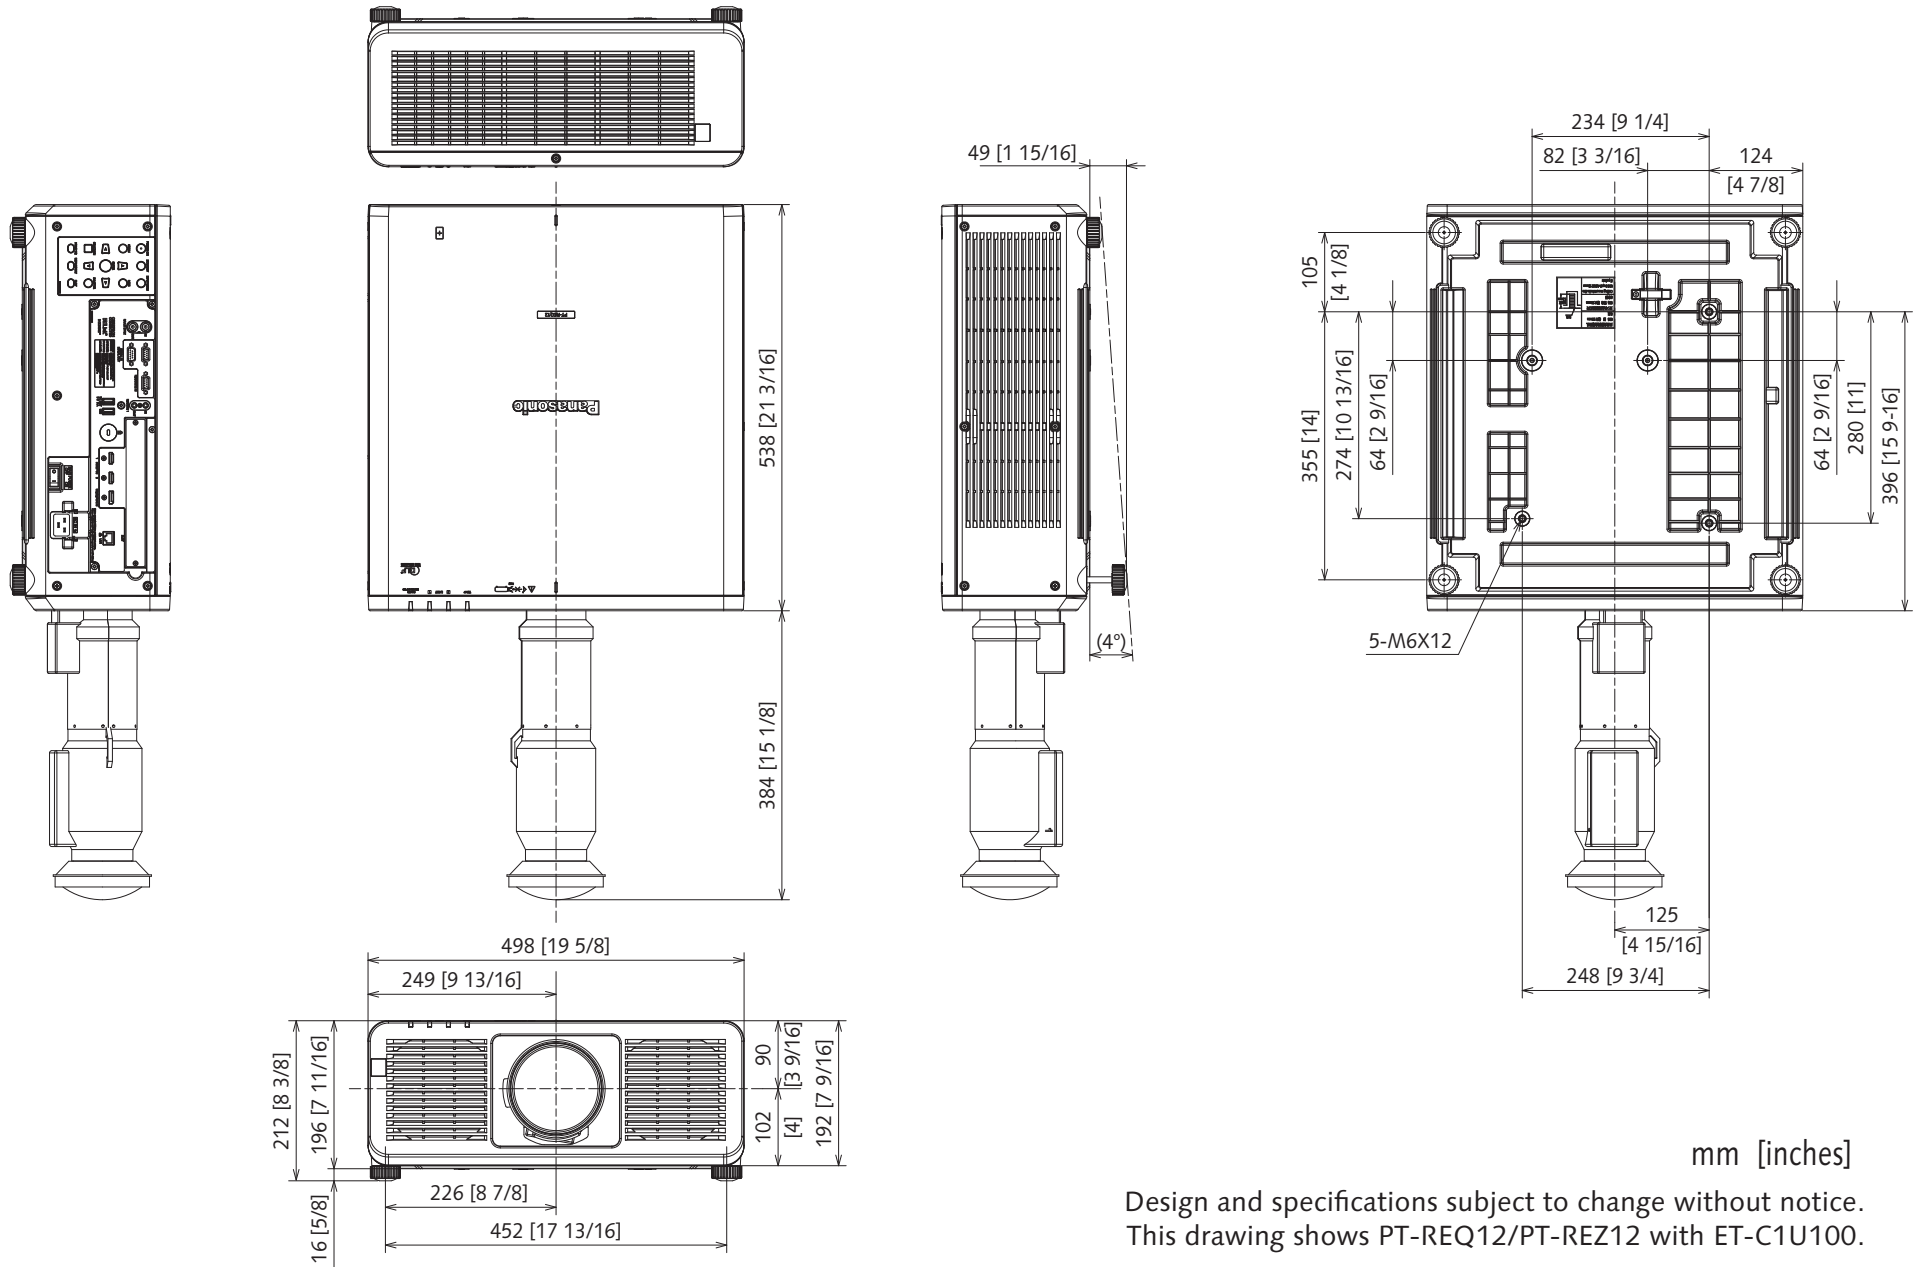

Panasonic Projector

PT-REQ12/REQ10/REQ80

PT-REZ12/REZ10/REZ80

mm [inches]

Design and specifications subject to change without notice.
This drawing shows PT-REQ12/PT-REZ12 with ET-C1U100.