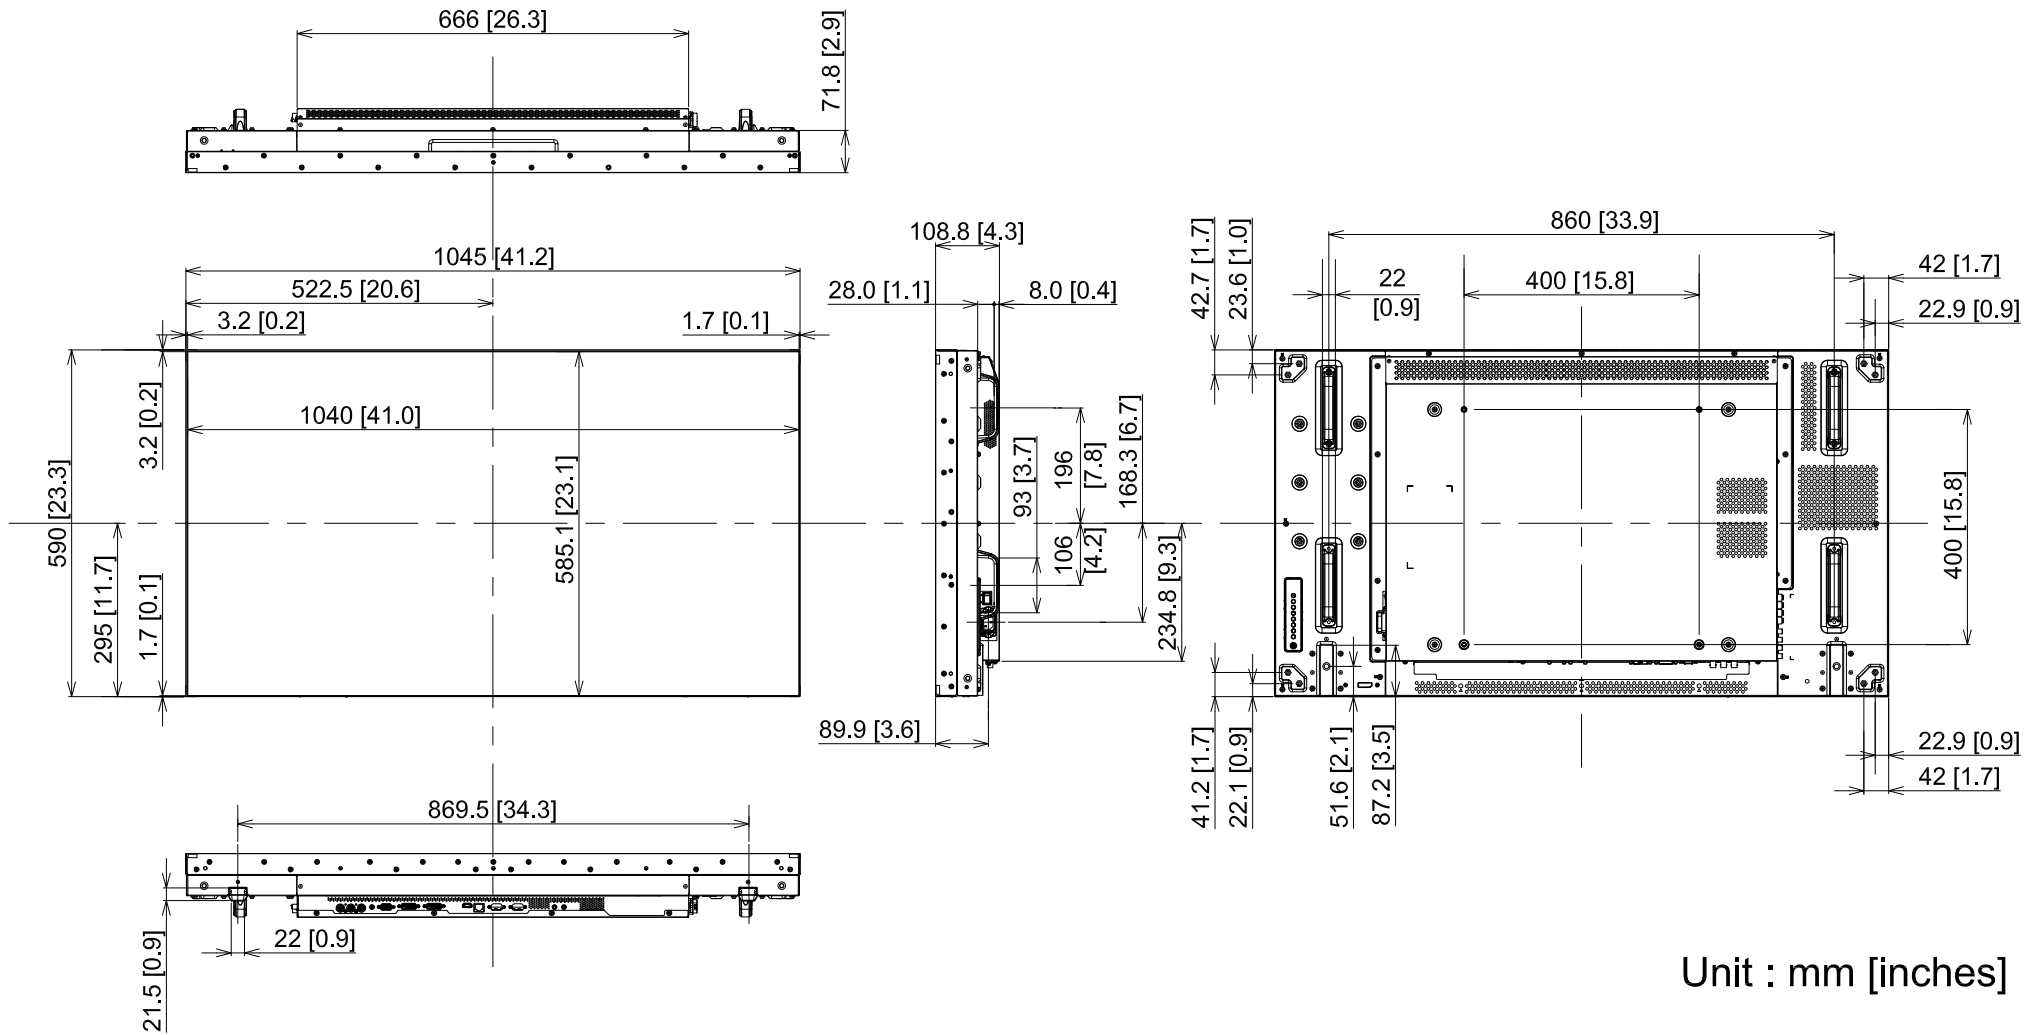

# 47-inch Class Super Narrow Bezel LED Display TH-47LFV5

3-DECEMBER-2013

Unit : mm [inches]

Design and specifications subject to change without notice.