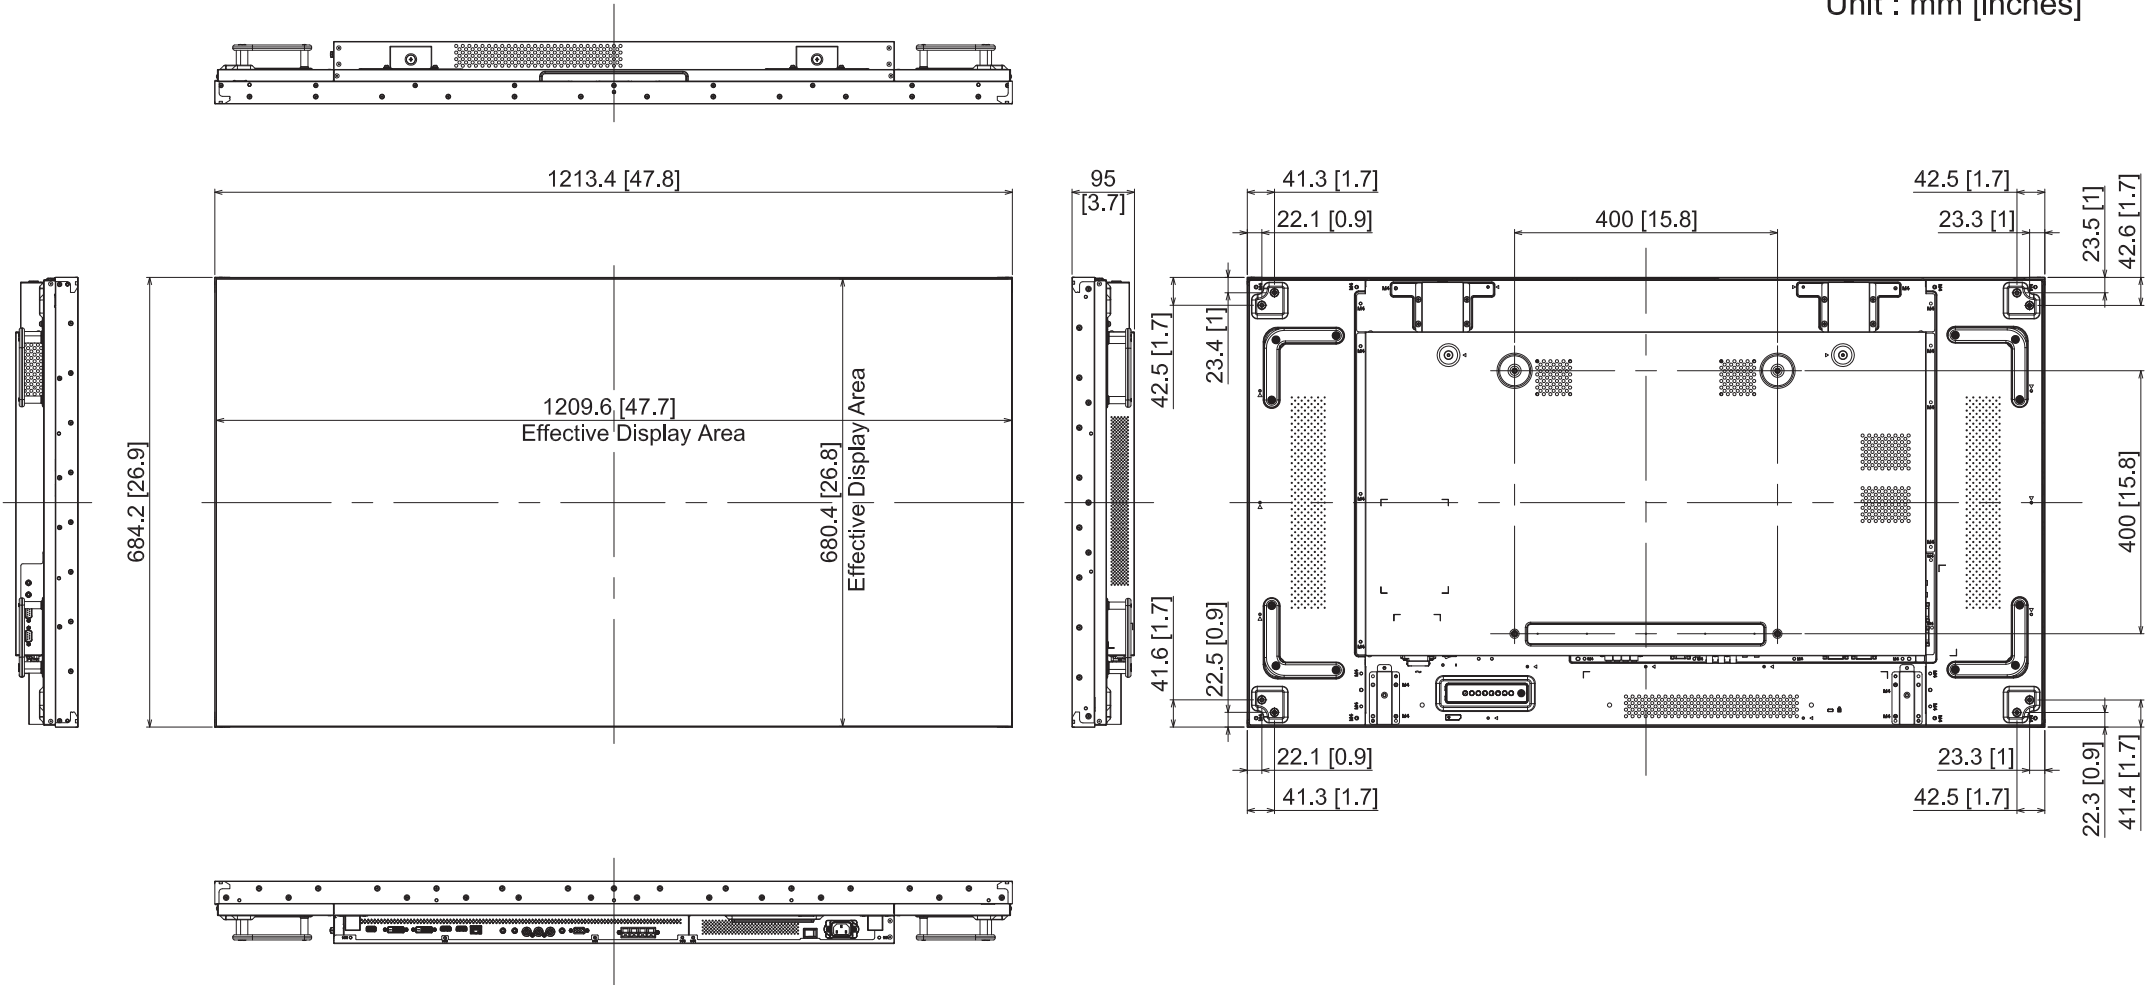

55-inch Class Ultra Narrow Bezel LCD Display

TH-55LFV6/TH-55LFV60

10-NOVEMBER-2015

Unit : mm [inches]

Design and specification subject to change without notice.