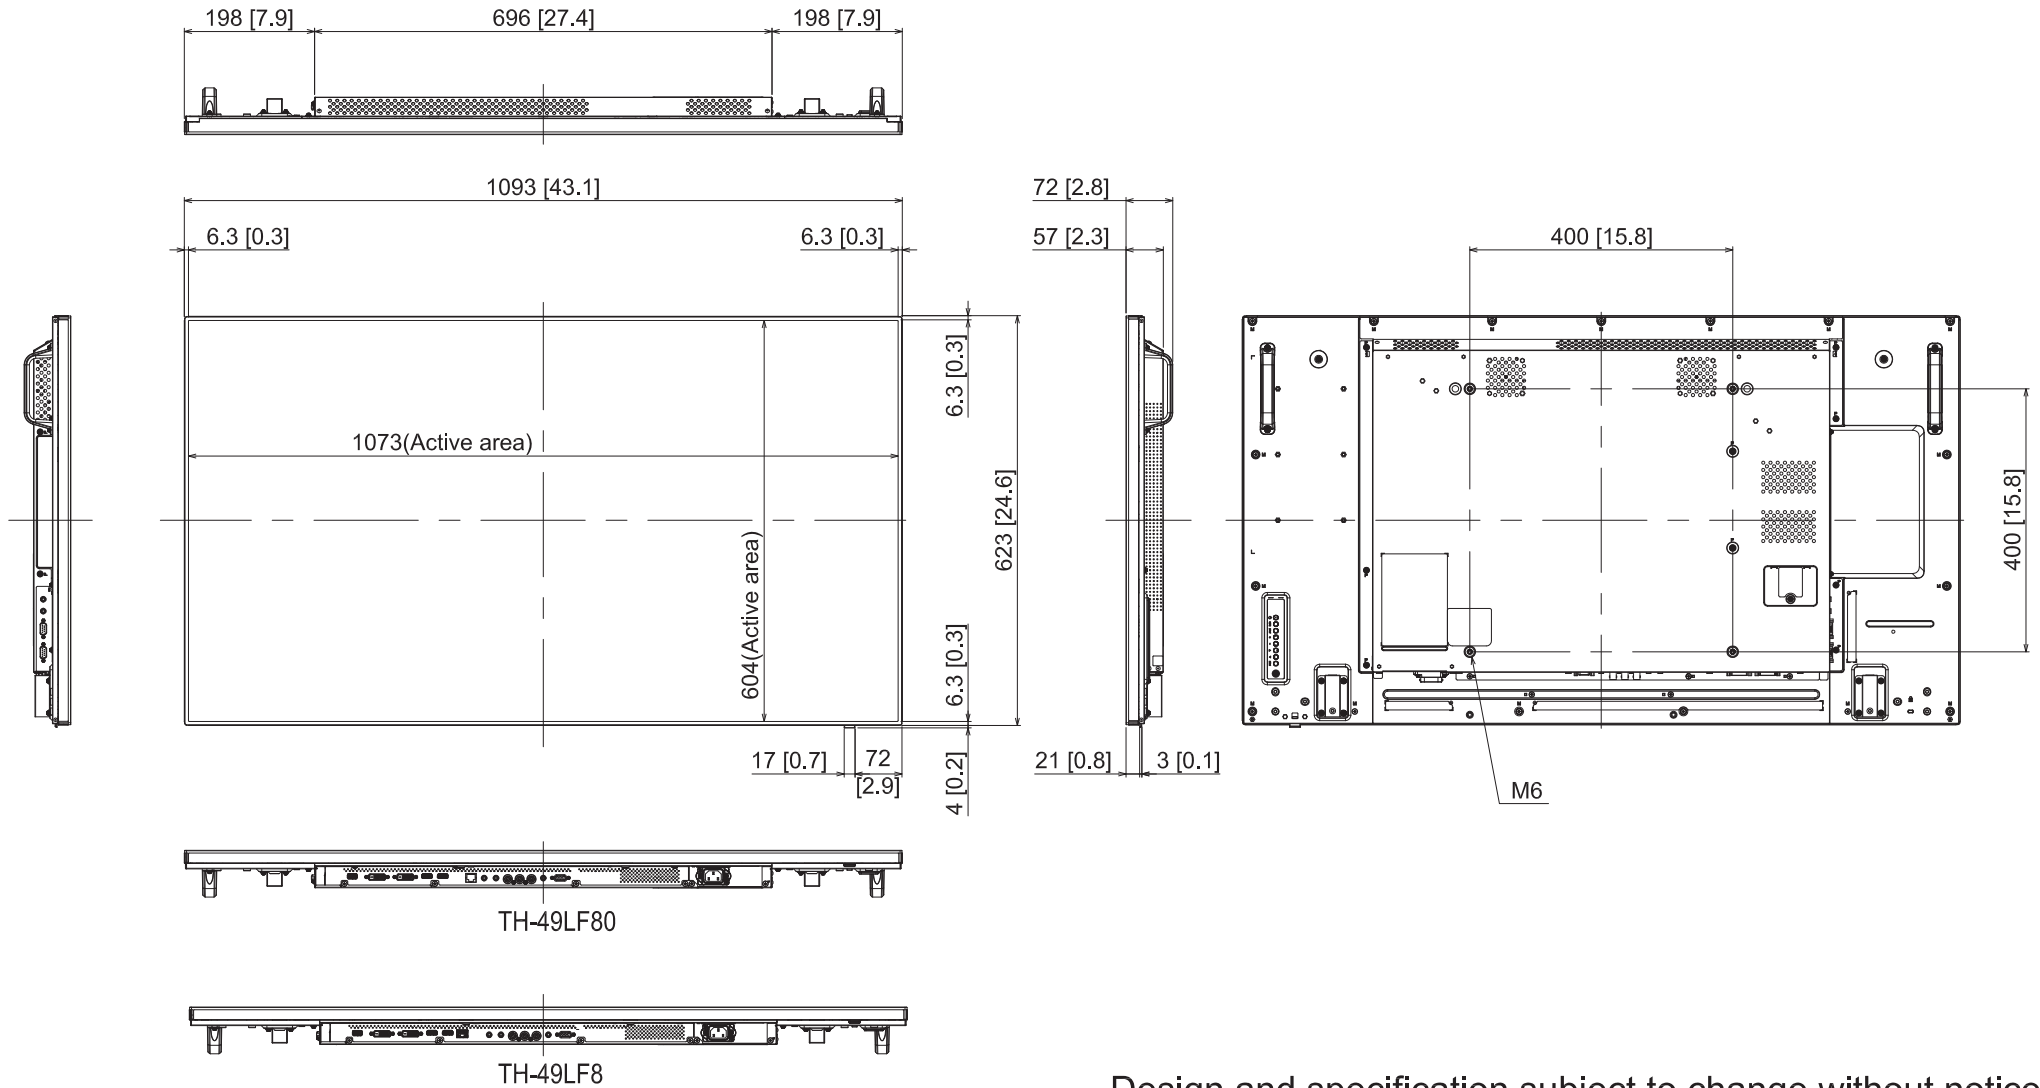

# 49-inch FULL HD LCD Display

## TH-49LF8/TH-49LF80

01-SEPTEMBER-2015

Unit : mm [inches]

Design and specification subject to change without notice.