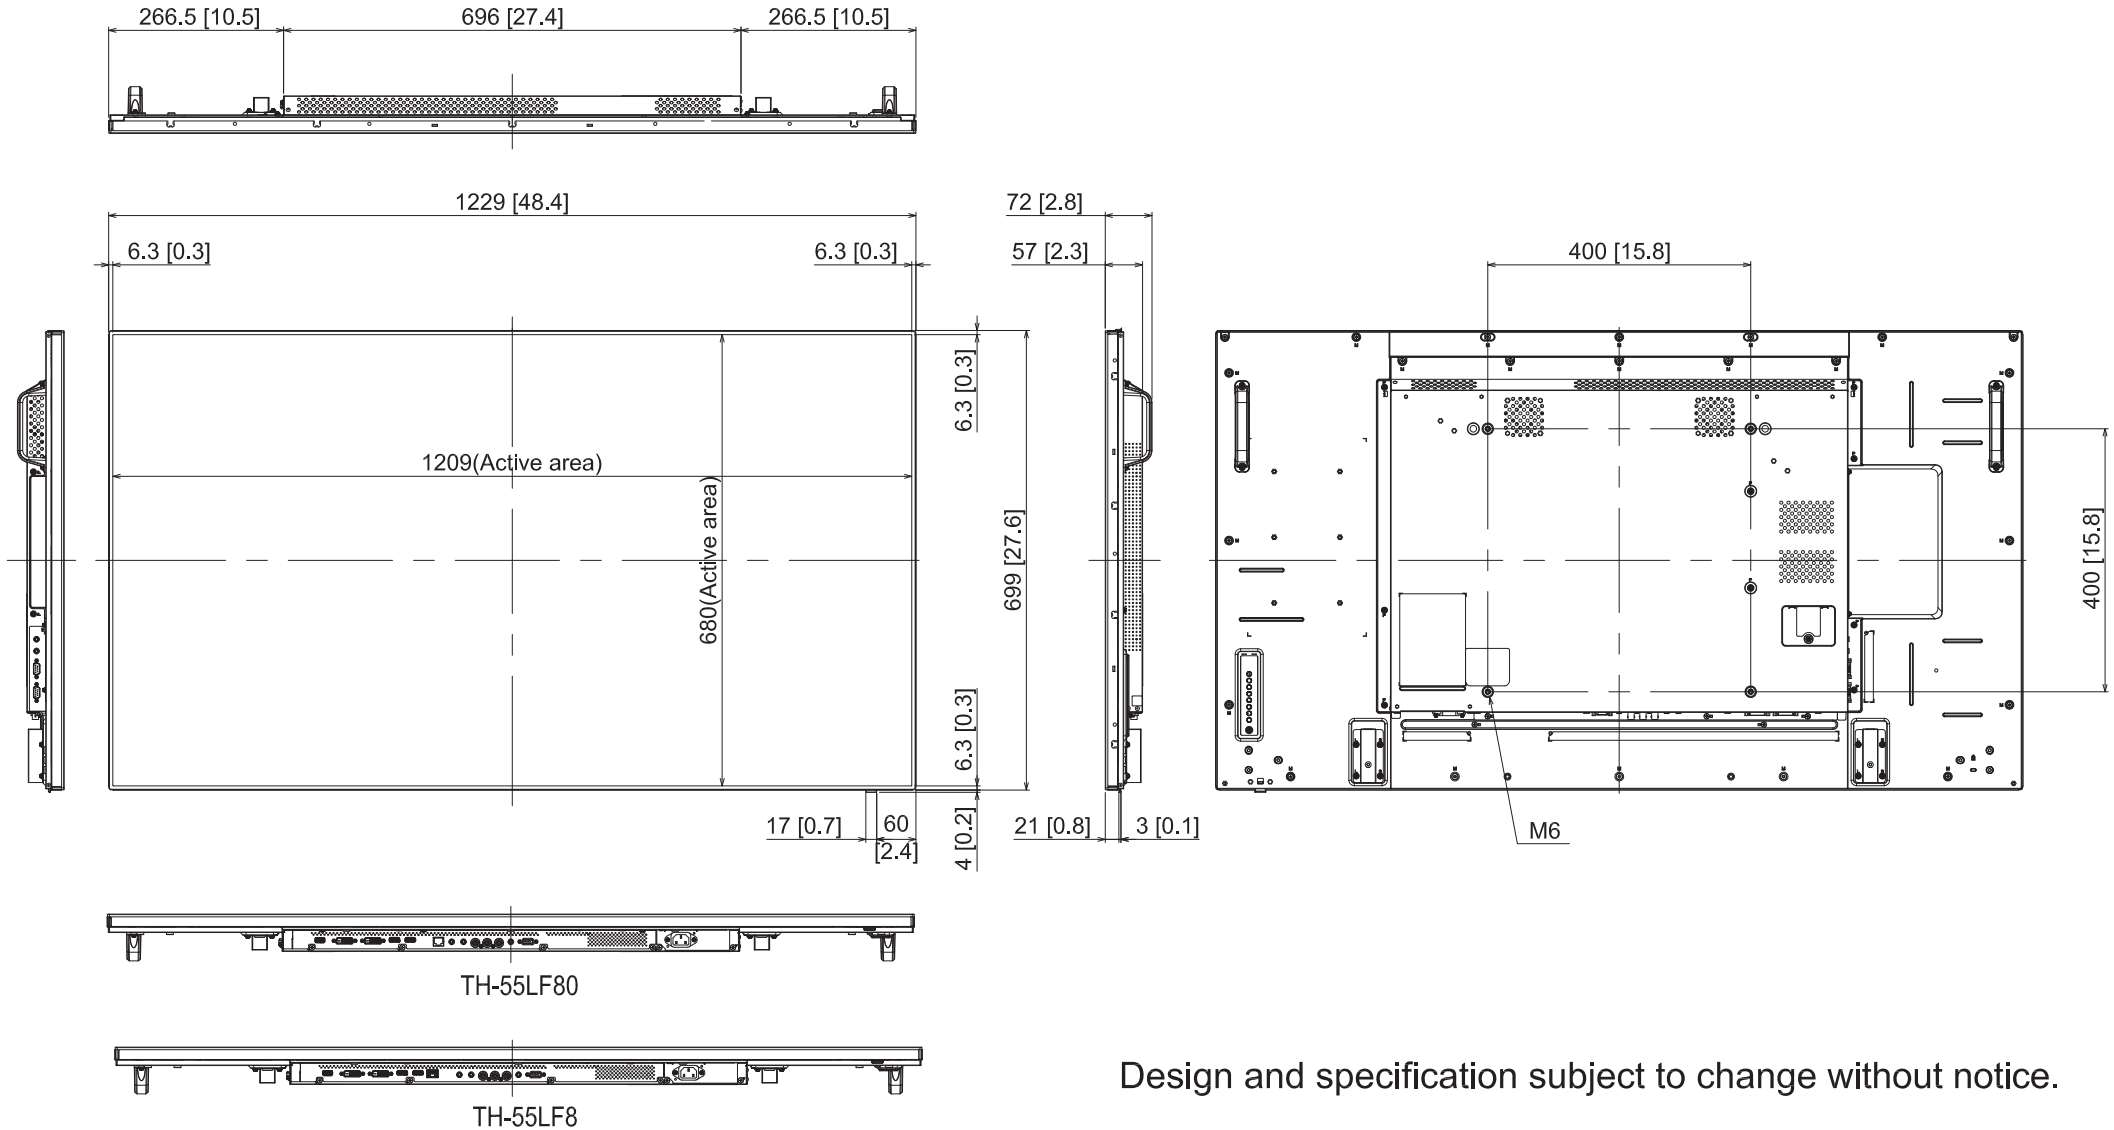

55-inch FULL HD LCD Display

TH-55LF8/TH-55LF80

01-SEPTEMBER-2015

Unit : mm [inches]

Design and specification subject to change without notice.