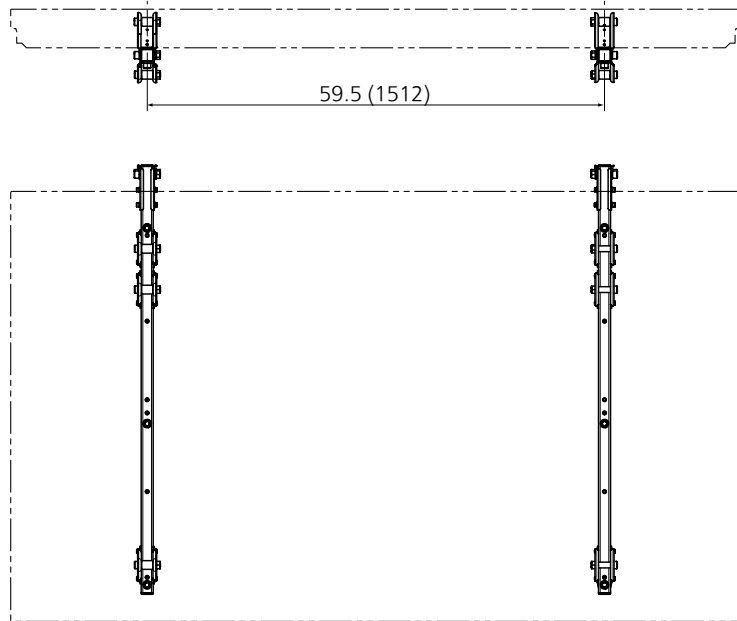

DIMENSIONS When attaching the Plasma Display (Vertical hanging)

Cautions: This drawing is not a scale
Units : inches (mm)