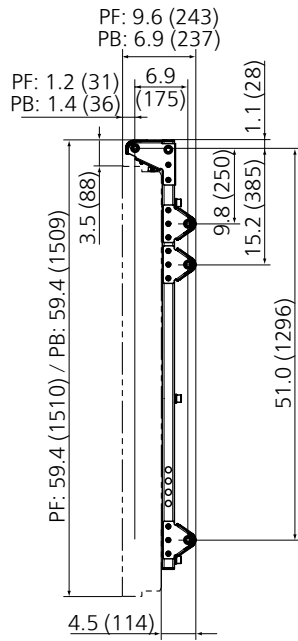

DIMENSIONS When attaching the Plasma Display (Vertical hanging)

Cautions: This drawing is not a scale
Units : inches (mm)