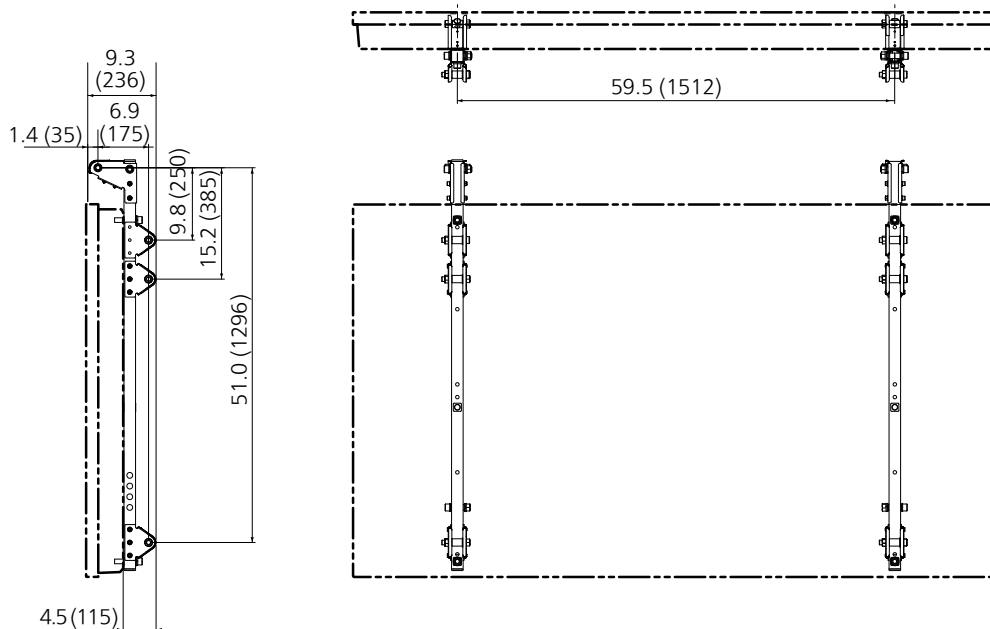

Panasonic

Ceiling-hanging bracket TY-CE103PS10

Product specification (design and specification subject to change without notice)

Dimensions (W x H x D)	63.2" x 26.2" x 55.9" (1605 x 665 x 1421 mm)
Weight	Vertical hanging: approx. 33.1 lbs. (15 kg) / Inclined hanging: approx. 81.6 lbs. (37 kg)
Carton Dimensions (W x H x D)	65.2" x 8.7" x 10.7" (1657 x 222 x 273 mm)
Gross weight	approx. 92.6 lbs. (42 kg)
Accessories	<p>Main parts</p> <ul style="list-style-type: none"> - Column (L/R) (1) - Base (2) - Plate (12) - Collar (14) - Insulating collar (1, 2) (8) - Protective collar (8) - Frame (2) - Stay (2) - Joint (1) -Gasket (6) <p>Accessory parts</p> <ul style="list-style-type: none"> - M16 bolt (80 mm) (20) - M8 bolt (60 mm) (22) - M8 bolt (20 mm) (4) - Allen wrench (small) (1) - Allen wrench (large) (1) - Plain washer (large) (34) - Spring washer (large) (20) - Nut (large) (14) - Plain washer (small) (22) - Spring washer (small) (22) - Nut (small) (26)

DIMENSIONS When attaching the LCD Display (TH-98LQ70) (Vertical hanging)

Cautions: This drawing is not a scale
Units : inches (mm)

DIMENSIONS When attaching the LCD Display (TH-98LQ70) (Inclined hanging)
 : LQ70/LQ70L series (up to 10 degree setting)

Cautions: This drawing is not a scale
 Units : inches (mm)

R	5°	10°
	inches (mm)	inches (mm)
A	50.5 (1283)	49.9 (1268)
B	9.7 (245)	10.1 (256)
C	3.5 (90)	3.9 (100)
D	1.0 (26)	1.0 (26)
E	23.0 (584)	22.7 (576)
F	22.5 (571)	22.0 (578)
G	16.7 (425)	16.7 (425)
H	13.4 (340)	12.1 (307)
I	4.8 (123)	4.8 (122)
J	19.1 (484)	18.7 (474)
K	54.8 (1391)	54.0 (1371)
L	60.2 (1528)	60.0 (2525)
M	18.1 (459)	13.2 (335)
N	10.3 (261)	5.9 (149)