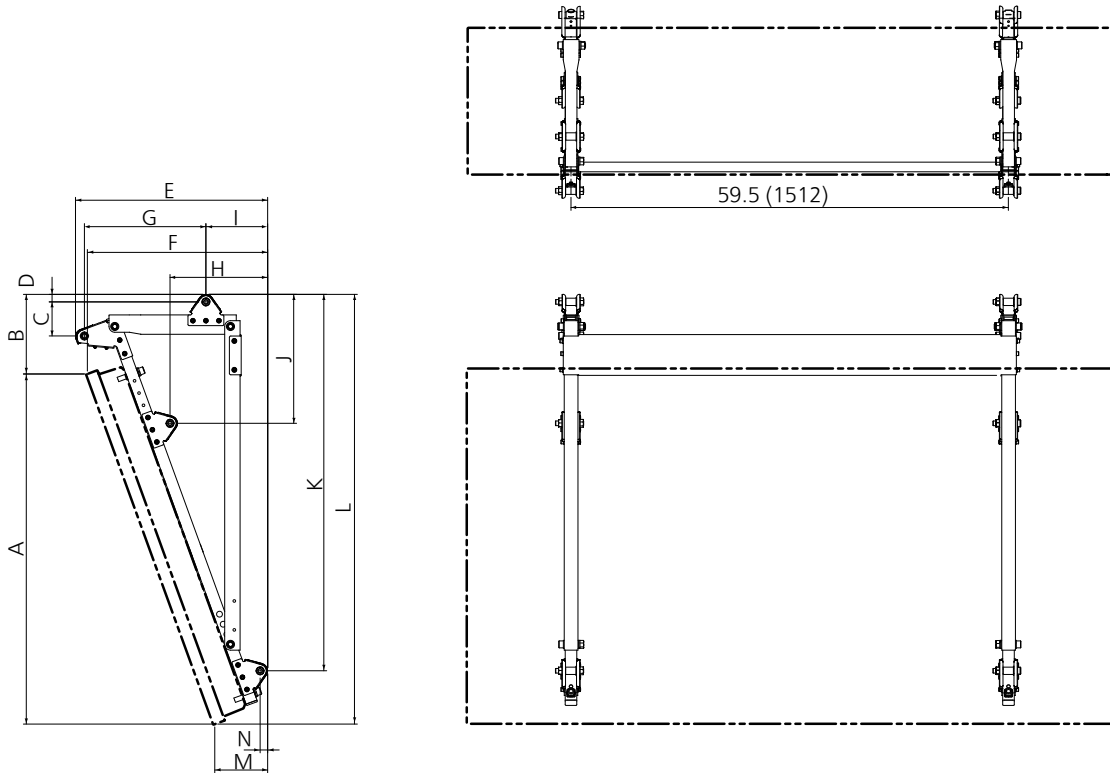

DIMENSIONS When attaching the LCD Display (TH-98LQ70) (Inclined hanging)
: LQ70/LQ70L series (up to 10 degree setting)

Cautions: This drawing is not a scale
Units : inches (mm)

R	5°	10°
	inches (mm)	inches (mm)
A	50.5 (1283)	49.9 (1268)
B	9.7 (245)	10.1 (256)
C	3.5 (90)	3.9 (100)
D	1.0 (26)	1.0 (26)
E	23.0 (584)	22.7 (576)
F	22.5 (571)	22.0 (578)
G	16.7 (425)	16.7 (425)
H	13.4 (340)	12.1 (307)
I	4.8 (123)	4.8 (122)
J	19.1 (484)	18.7 (474)
K	54.8 (1391)	54.0 (1371)
L	60.2 (1528)	60.0 (2525)
M	18.1 (459)	13.2 (335)
N	10.3 (261)	5.9 (149)